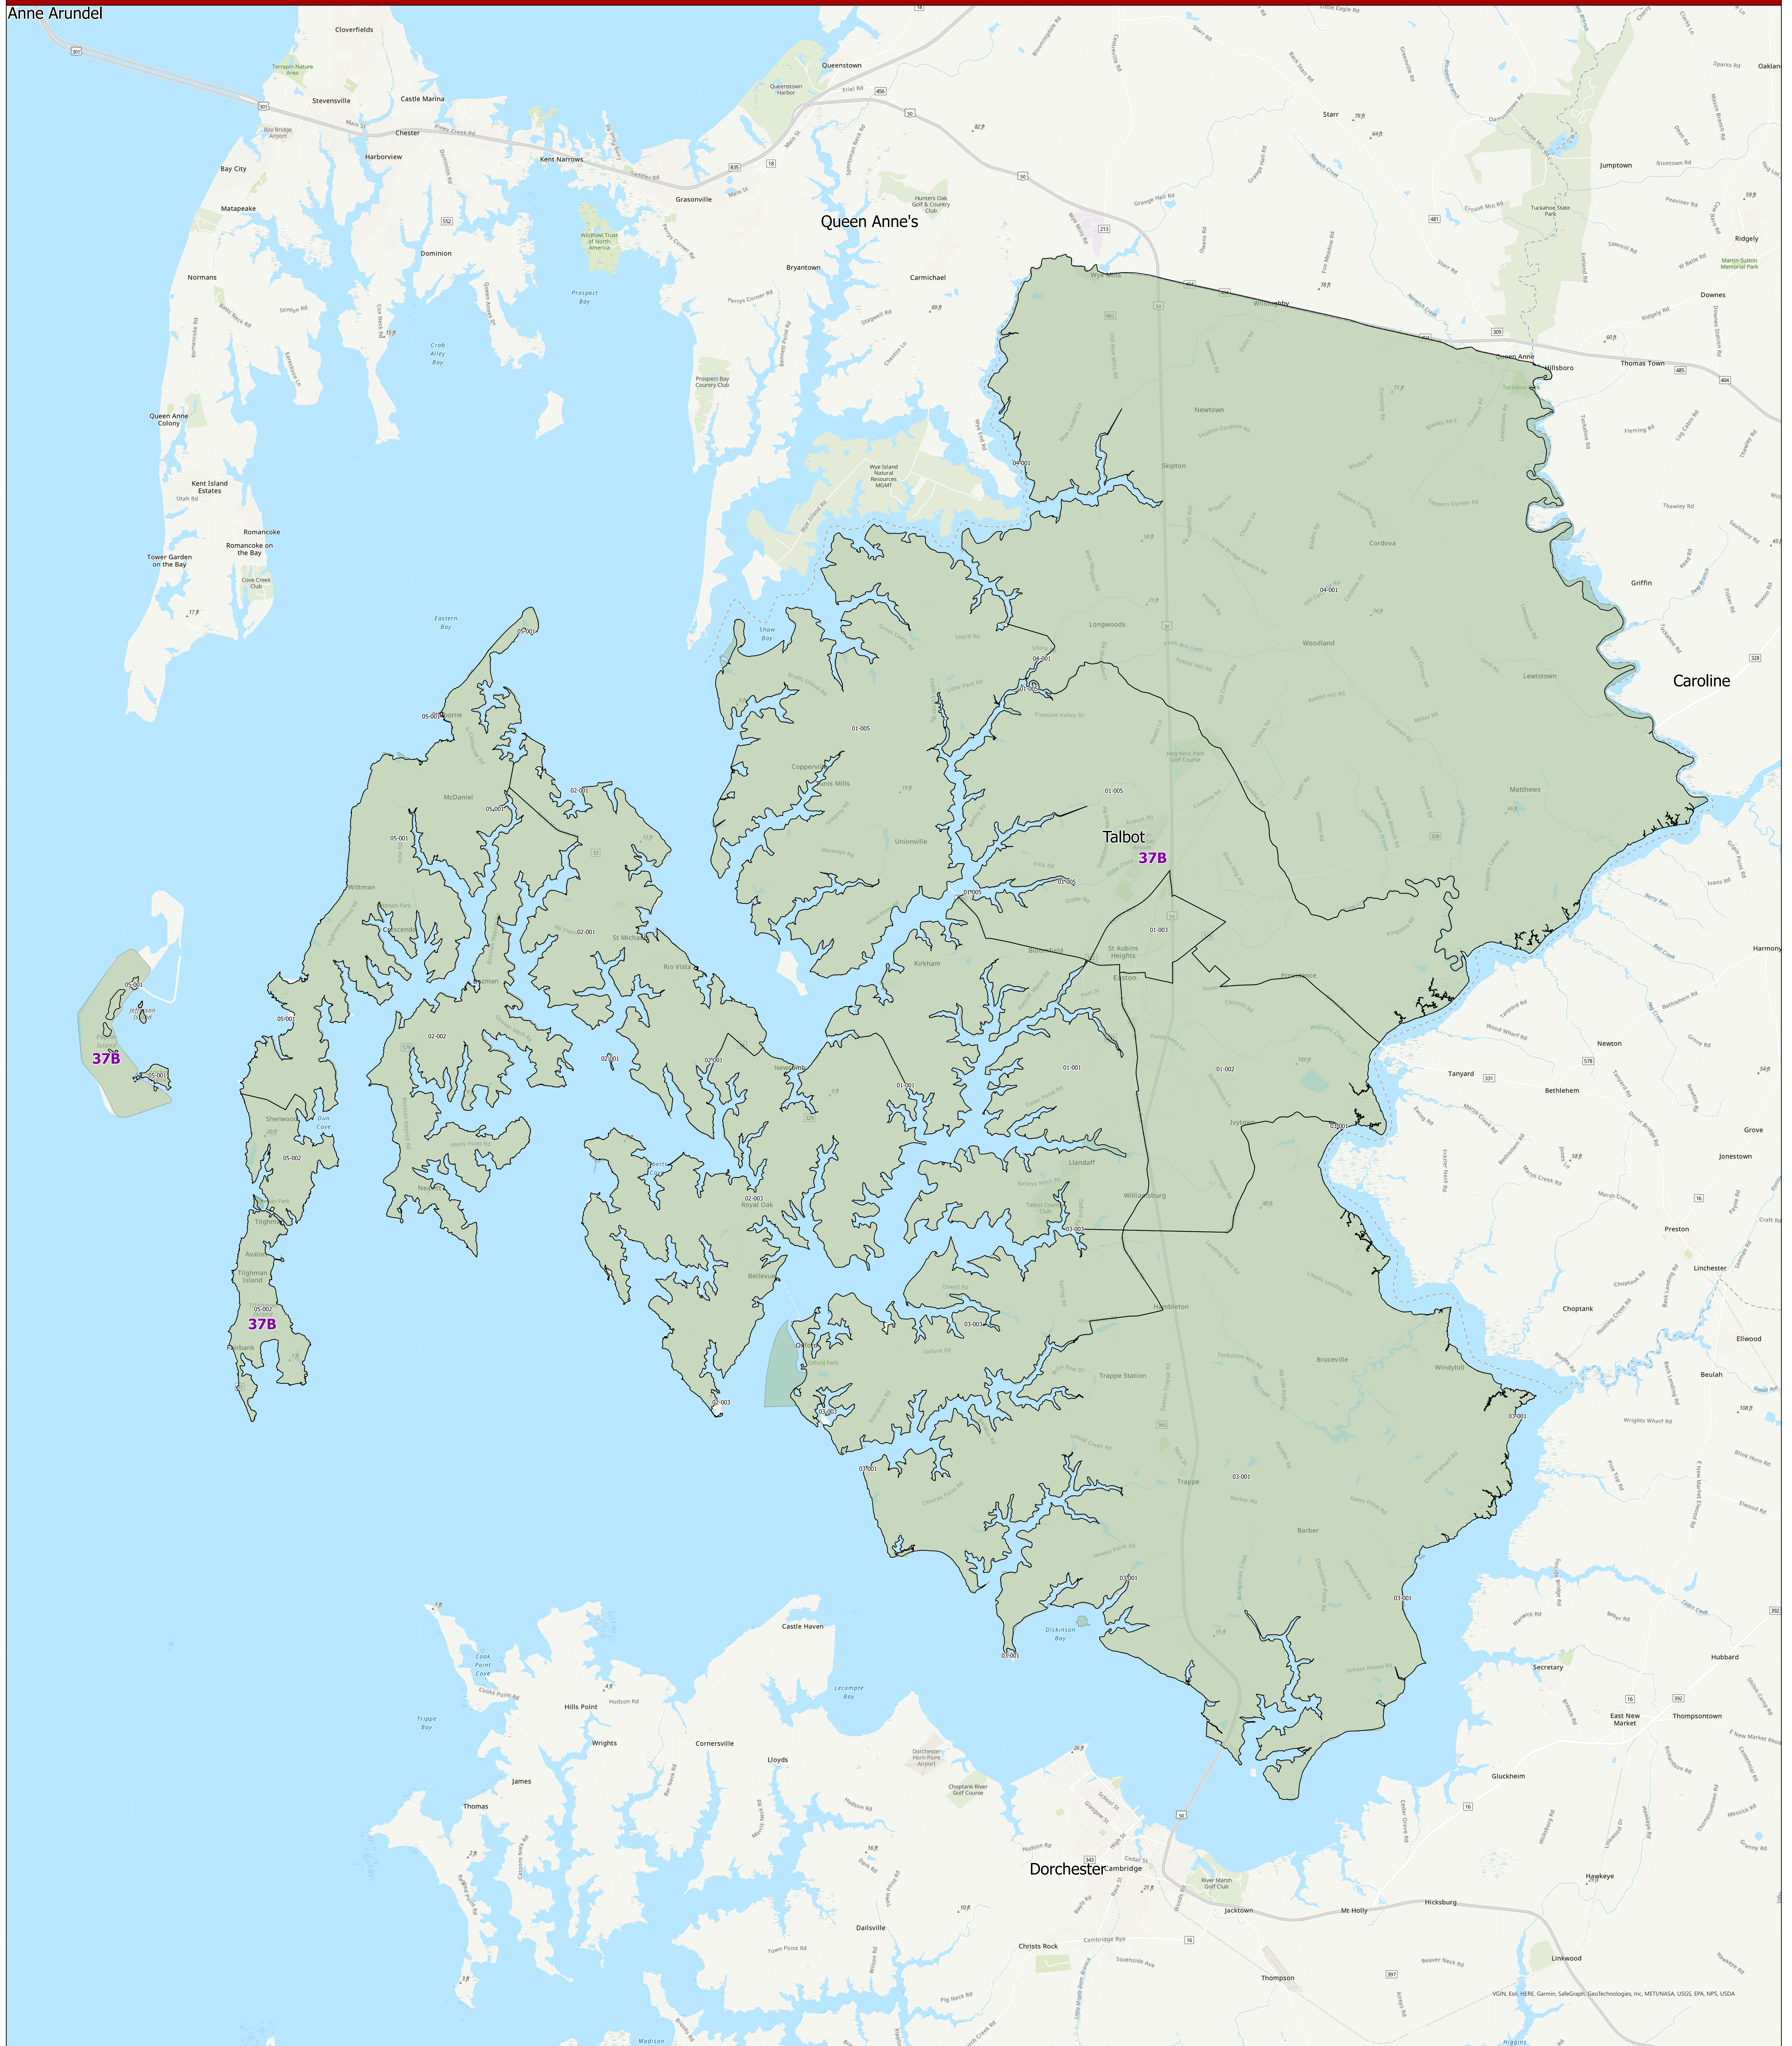

Maryland 2022 Legislative Districts with Precincts Talbot County

Data Sources:

- 2022 precinct boundaries received from counties (including Baltimore City) or digitized by Planning in coordination with counties, with precinct numbers reformatted as needed for statewide consistency.
- Legislative districts sourced from 2020 Census TIGER/Line Files & Senate Joint Resolution 2 General Assembly 2022 Session.

Prepared by the Maryland Department of Planning September 2022

Notes:

- Portions of any legislative districts that extend beyond the county are not depicted. Legislative district and precinct boundaries exclude 2020 Census blocks containing water area only.
- Planning may complete minor future adjustments to ensure precincts are edge matched with Census block boundaries.