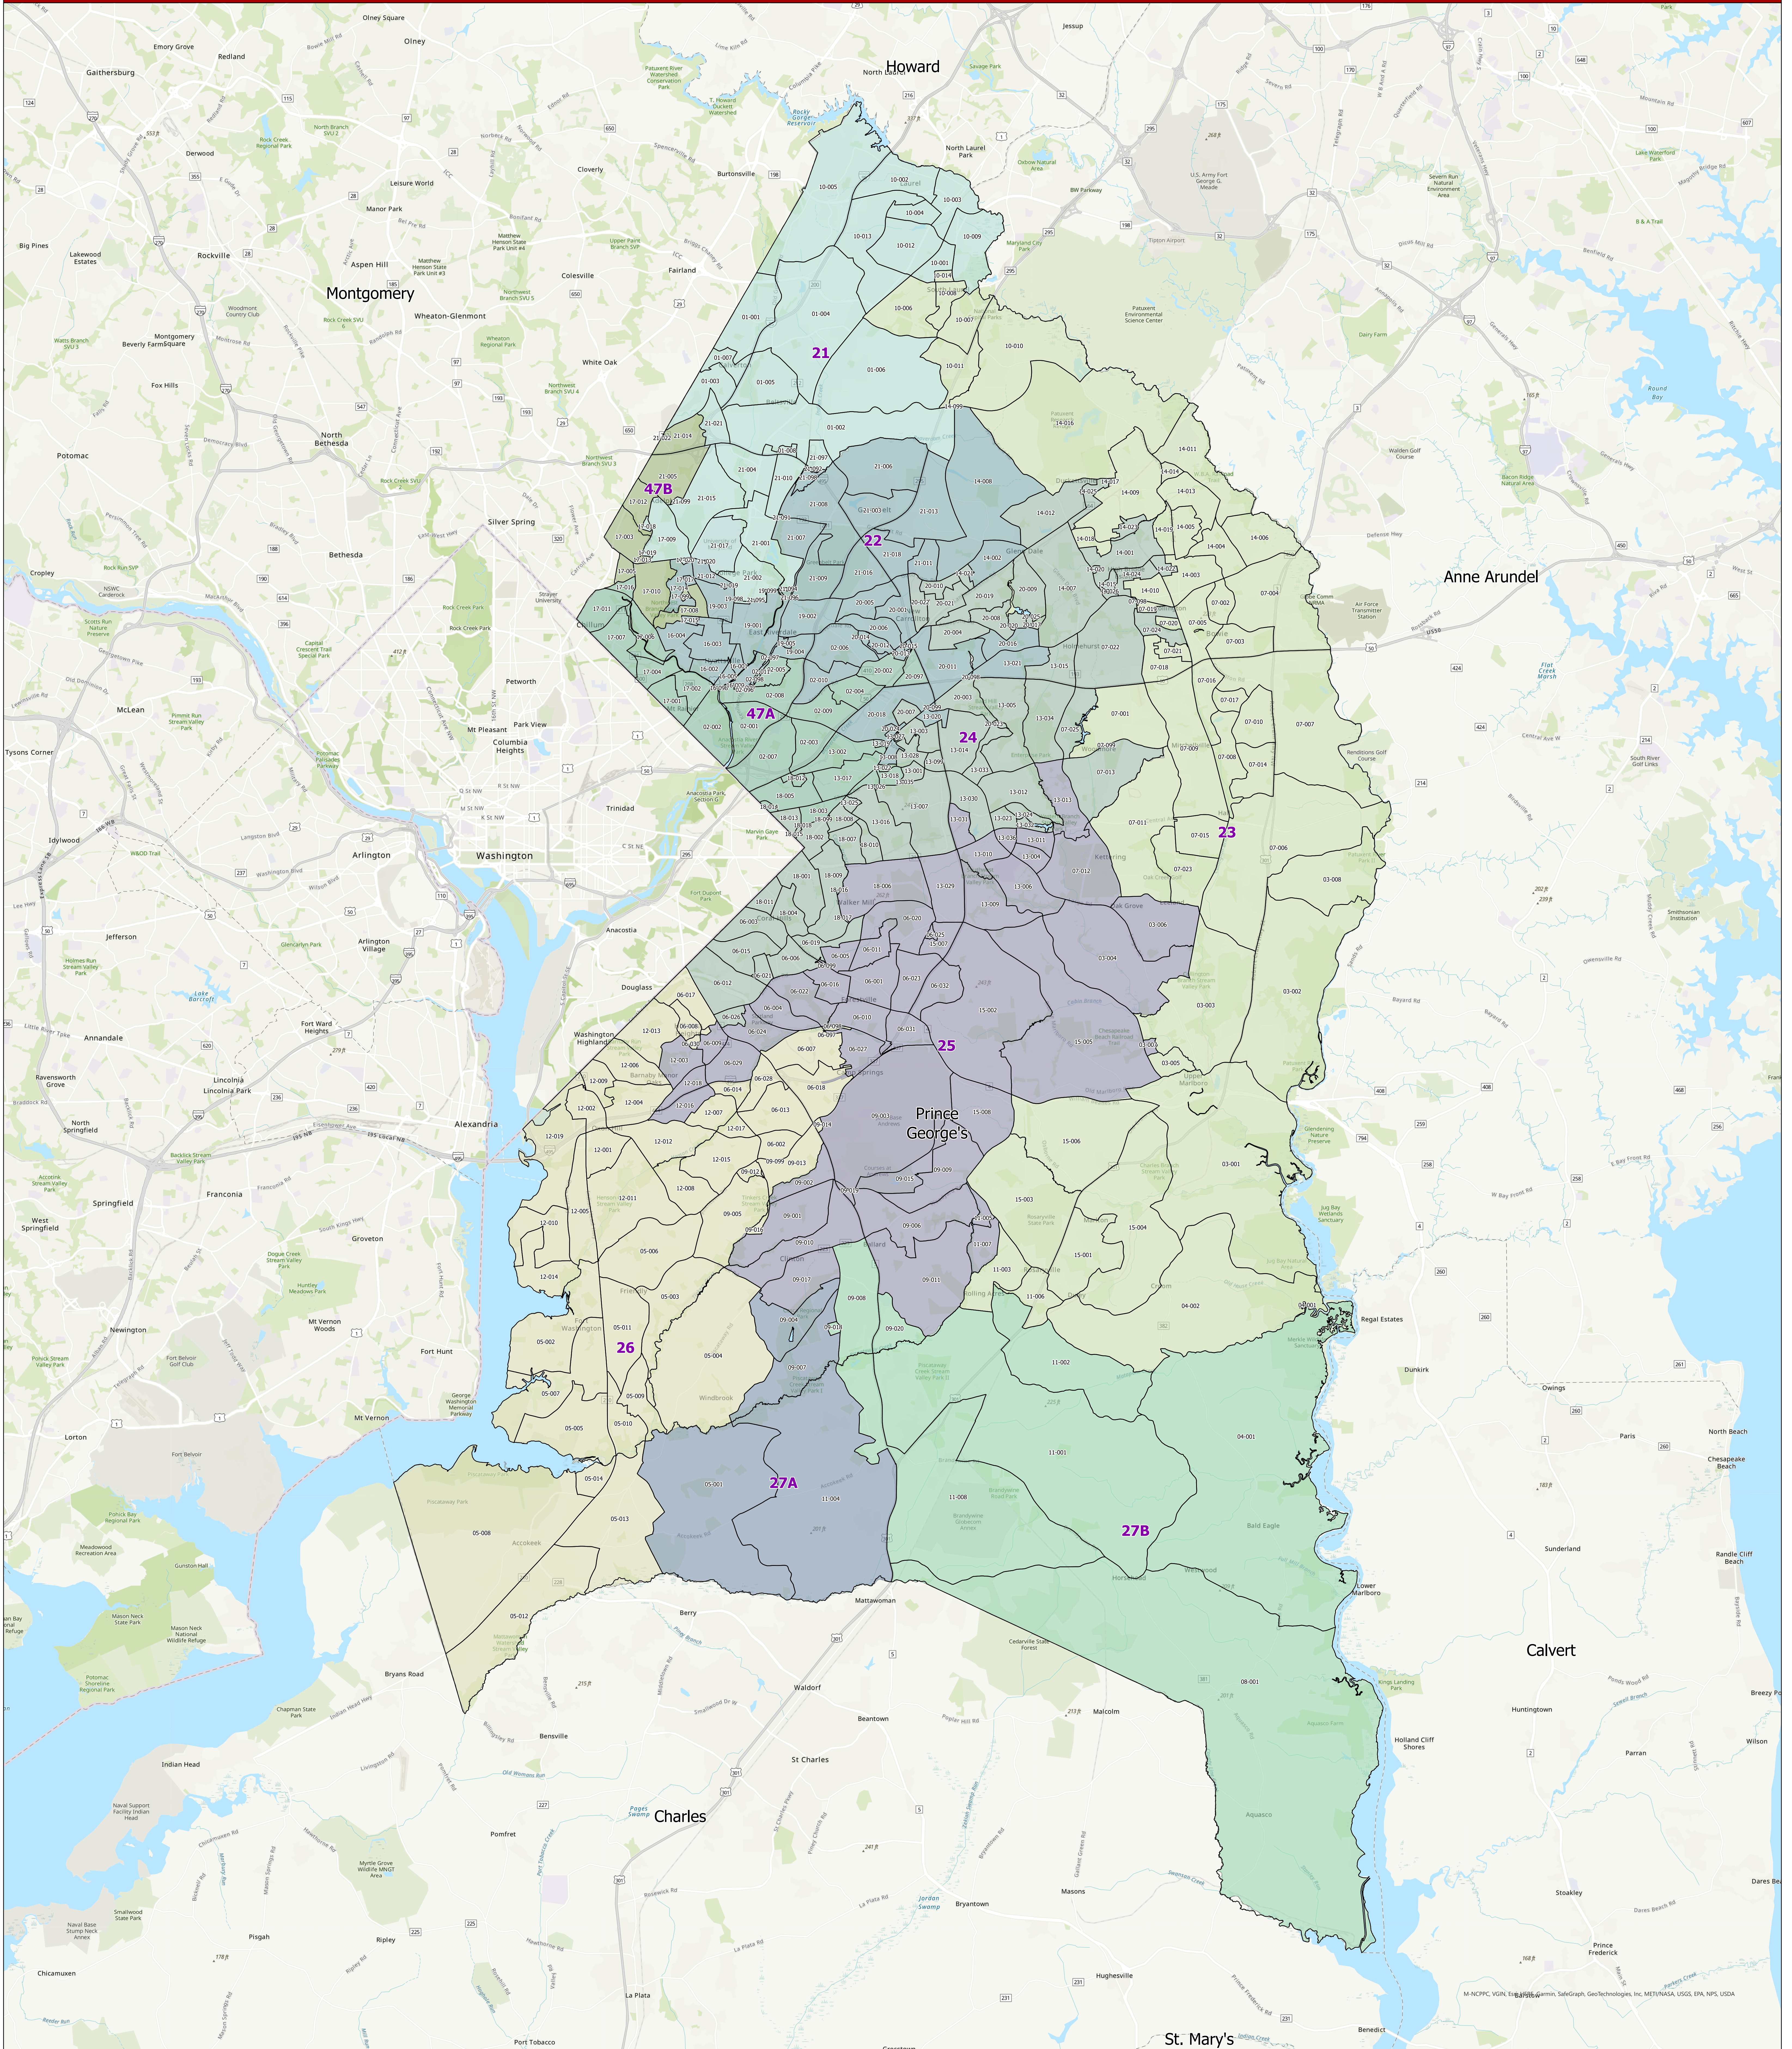

Maryland 2022 Legislative Districts with Precincts Prince George's County

Data Sources:

- 2022 precinct boundaries received from counties (including Baltimore City) or digitized by Planning in coordination with counties, with precinct numbers reformatted as needed for statewide consistency.
- Legislative districts sourced from 2020 Census TIGER/Line Files & Senate Joint Resolution 2 General Assembly 2022 Session.

Notes:

- Portions of any legislative districts that extend beyond the county are not depicted. Legislative district and precinct boundaries exclude 2020 Census blocks containing water area only.
- Planning may complete minor future adjustments to ensure precincts are edge matched with Census block boundaries.