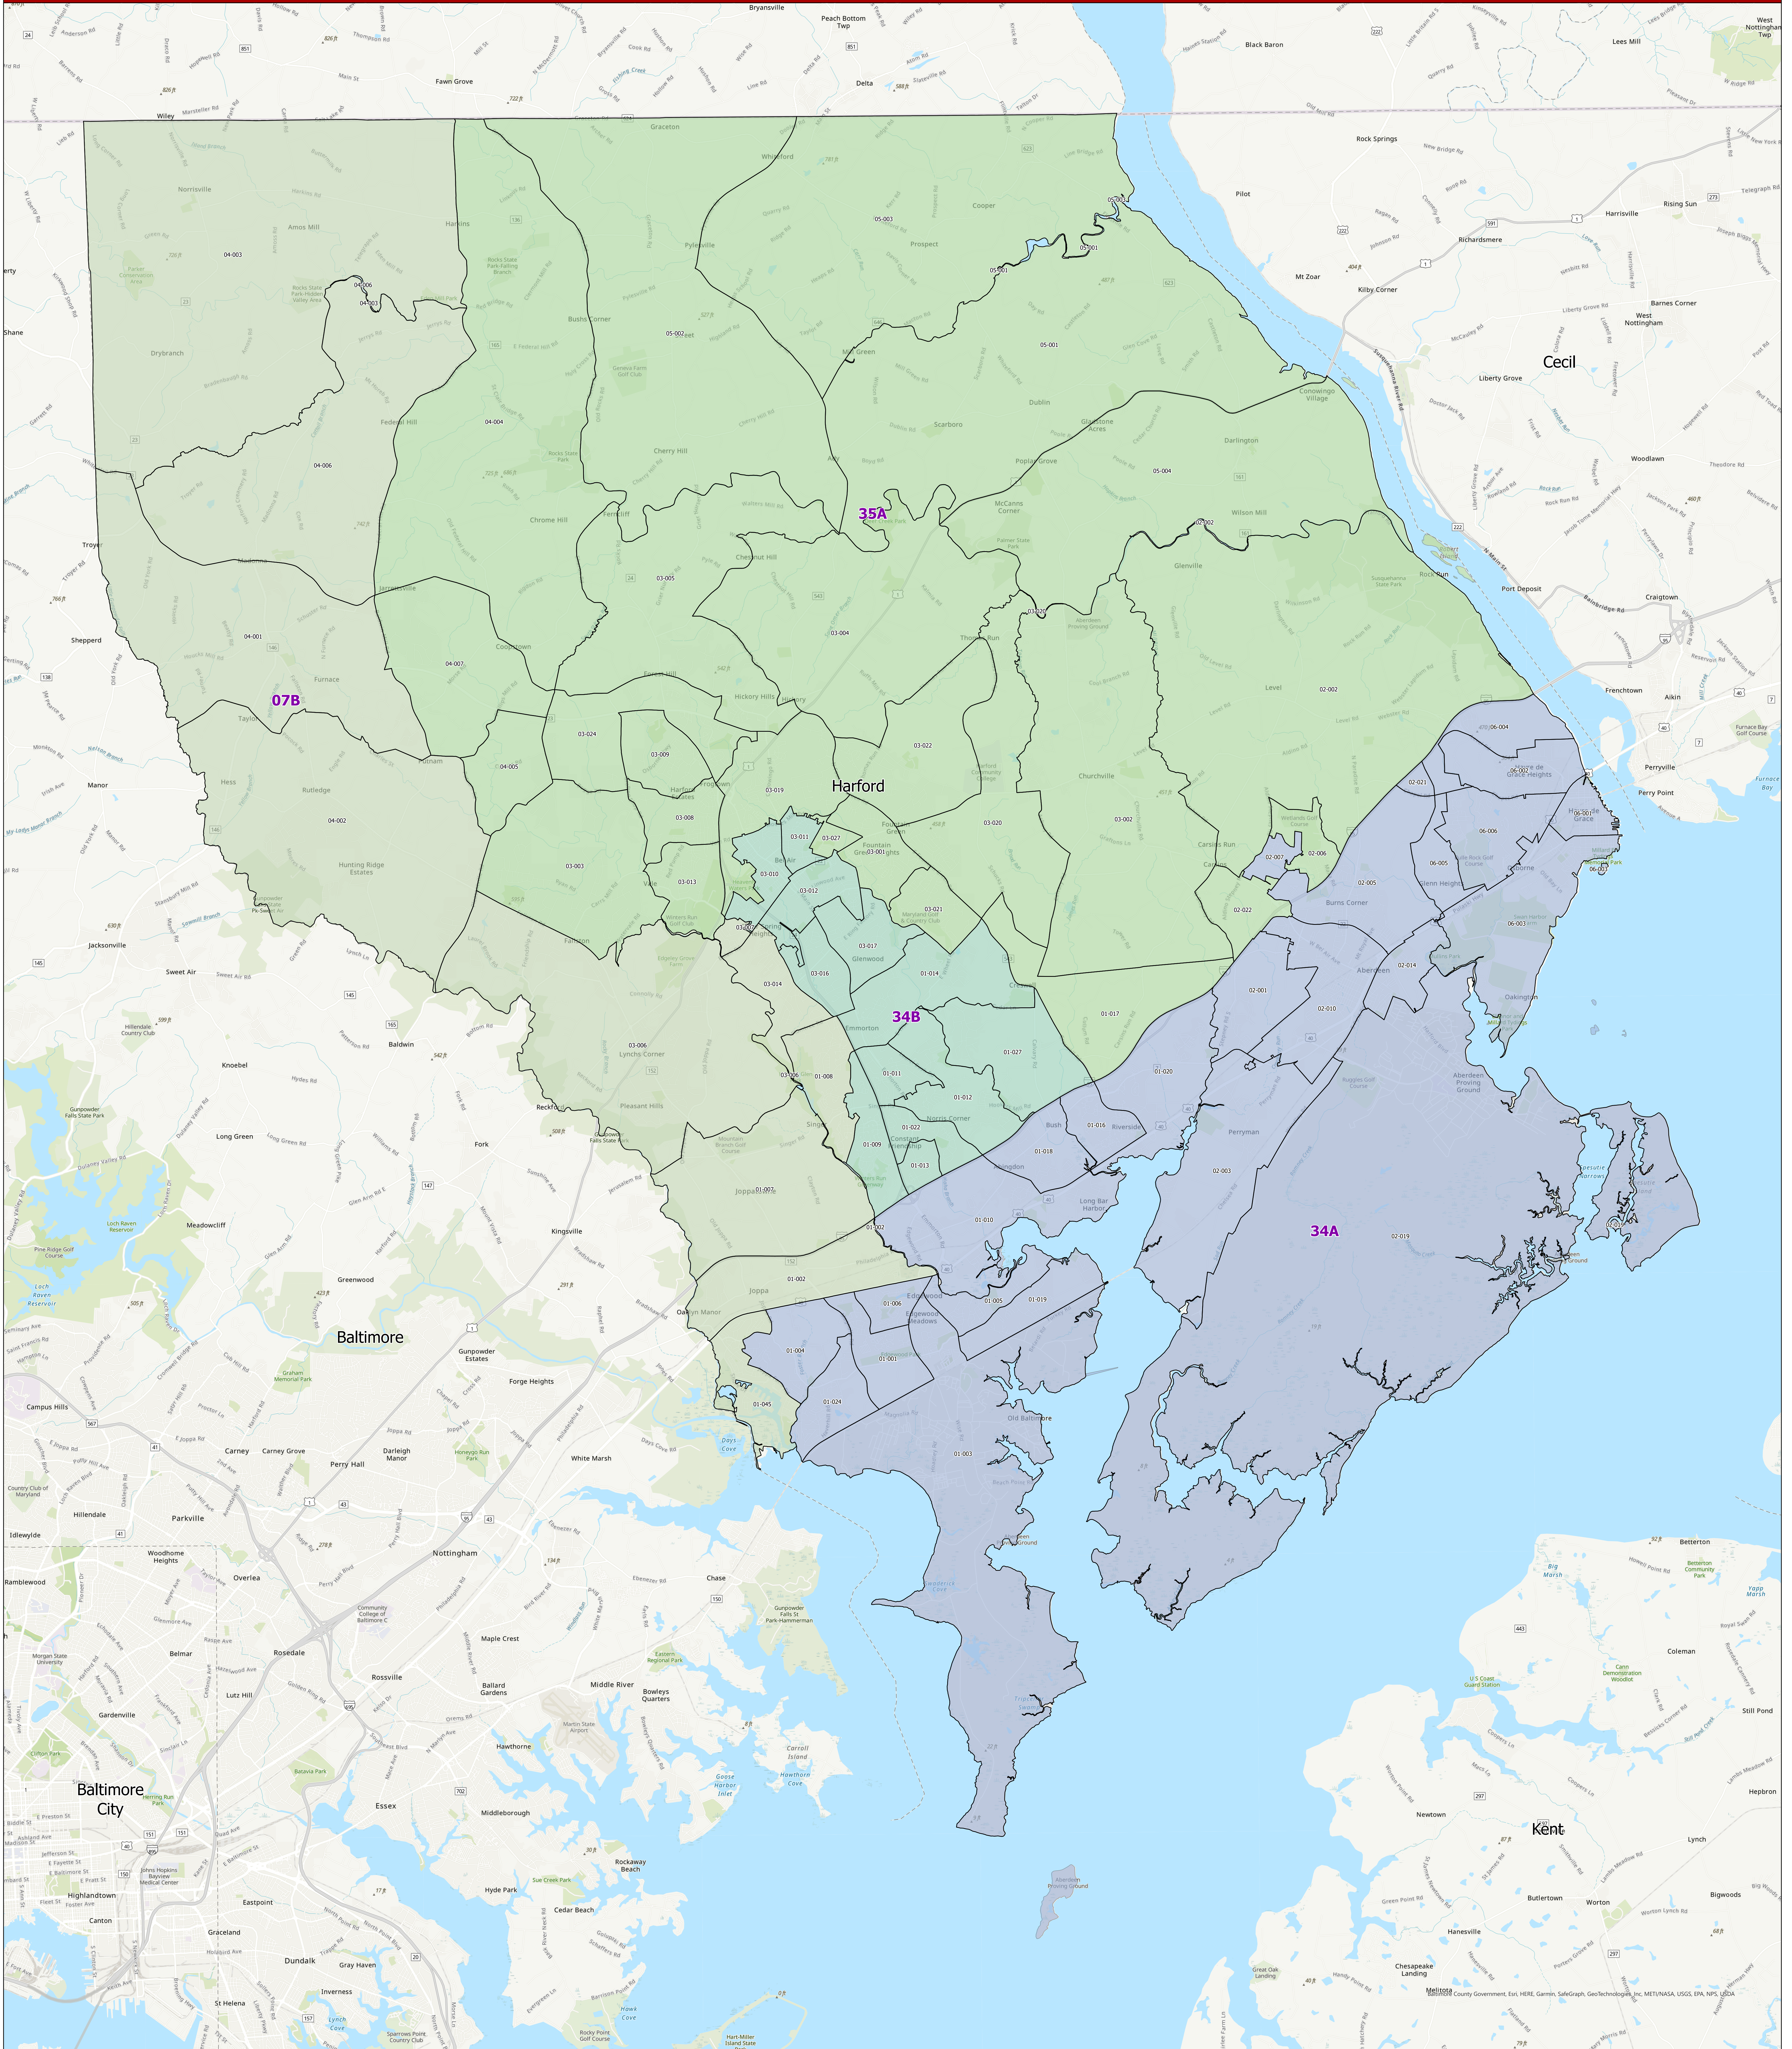

# Maryland 2022 Legislative Districts with Precincts Harford County

**Data Sources:**

- 2022 precinct boundaries received from counties (including Baltimore City) or digitized by Planning in coordination with counties, with precinct numbers reformatted as needed for statewide consistency.
- Legislative districts sourced from 2020 Census TIGER/Line Files & Senate Joint Resolution 2 General Assembly 2022 Session.

**Notes:**

- Portions of any legislative districts that extend beyond the county are not depicted. Legislative district and precinct boundaries exclude 2020 Census blocks containing water area only.
- Planning may complete minor future adjustments to ensure precincts are edge matched with Census block boundaries.