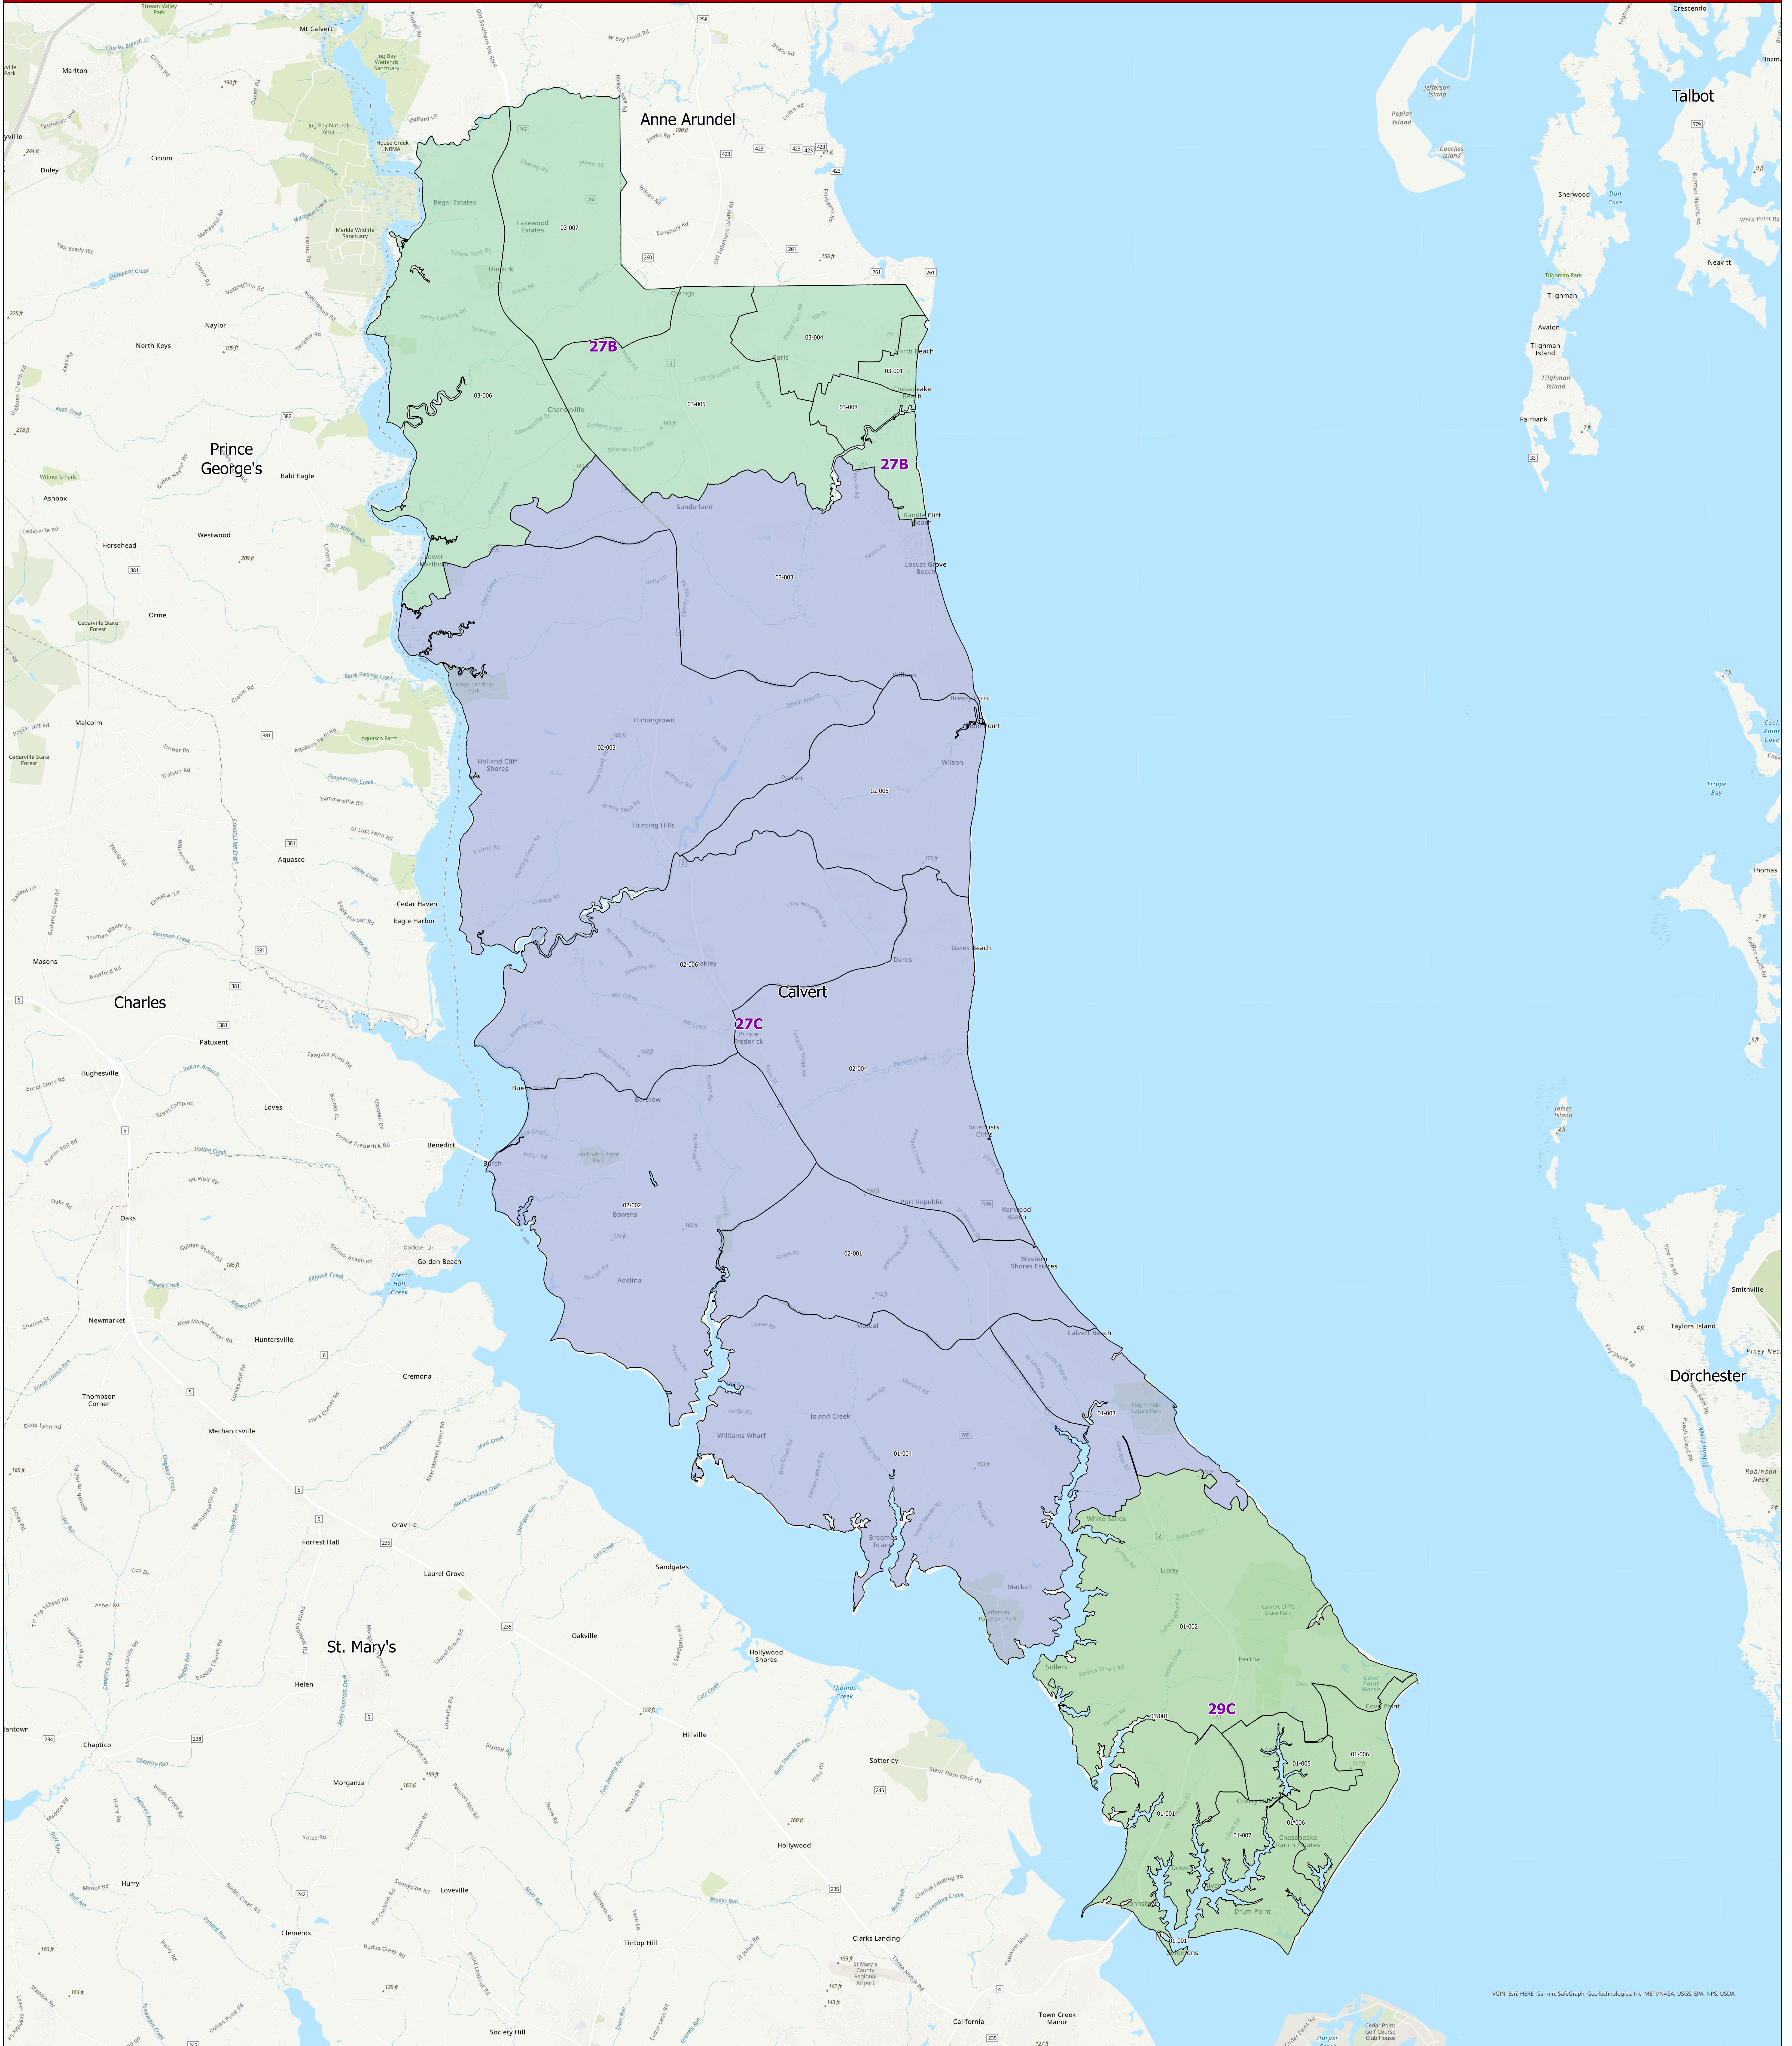

Maryland 2022 Legislative Districts with Precincts Calvert County

Data Sources:

- 2022 precinct boundaries received from counties (including Baltimore City) or digitized by Planning in coordination with counties, with precinct numbers reformatted as needed for statewide consistency.
- Legislative districts sourced from 2020 Census TIGER/Line Files & Senate Joint Resolution 2 General Assembly 2022 Session.

Notes:

- Portions of any legislative districts that extend beyond the county are not depicted. Legislative district and precinct boundaries exclude 2020 Census blocks containing water area only.
- Planning may complete minor future adjustments to ensure precincts are edge matched with Census block boundaries.

Prepared by the Maryland Department of Planning September 2022

Legend	
	Precinct
	DISTRICT 27B
	DISTRICT 27C
	DISTRICT 29C