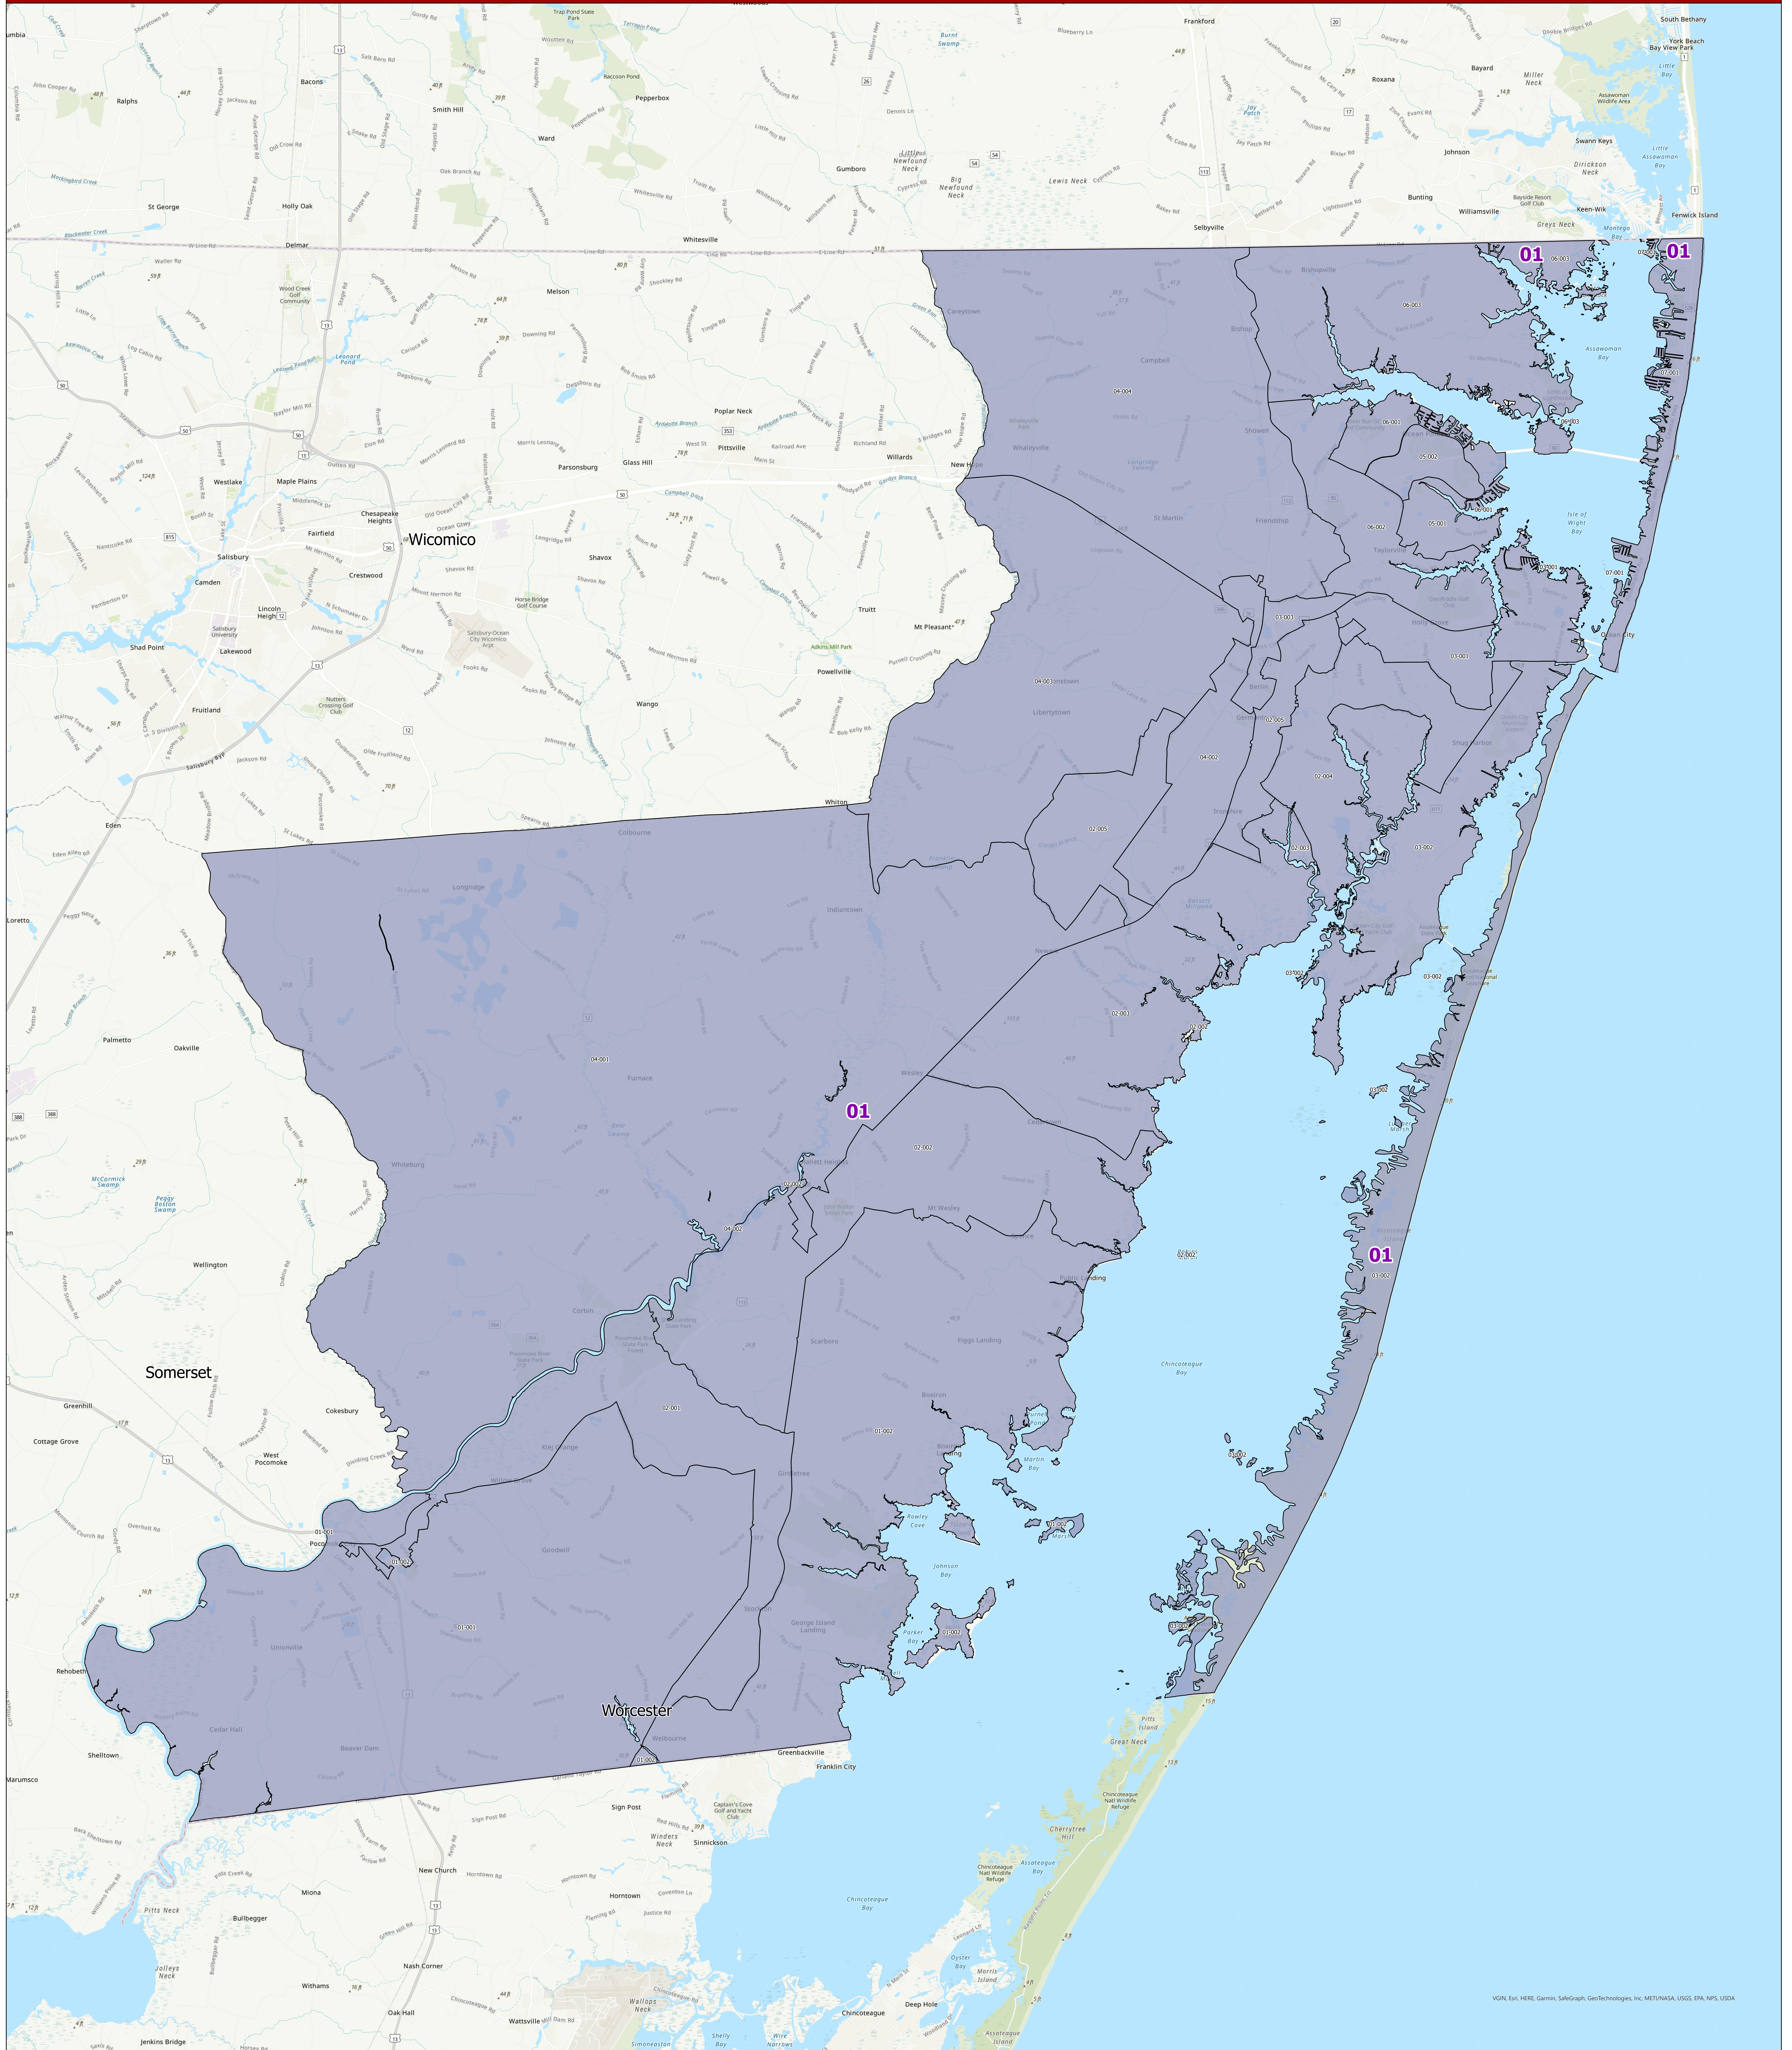

Maryland 2022 Congressional Districts with Precincts Worcester County

Data Sources:

- 2022 precinct boundaries received from counties (including Baltimore City) or digitized by Planning in coordination with counties, with precinct numbers reformatted as needed for statewide consistency.
- Congressional districts sourced from 2020 Census TIGER/Line Files & Senate Bill 1012.

Notes:

- Portions of any congressional districts that extend beyond the county are not depicted. Congressional district and precinct boundaries exclude 2020 Census blocks containing water area only.
- Planning may complete minor future adjustments to ensure precincts are edge matched with Census block boundaries.

Legend

- Precinct
- DISTRICT 01

Prepared by the Maryland Department of Planning September 2022