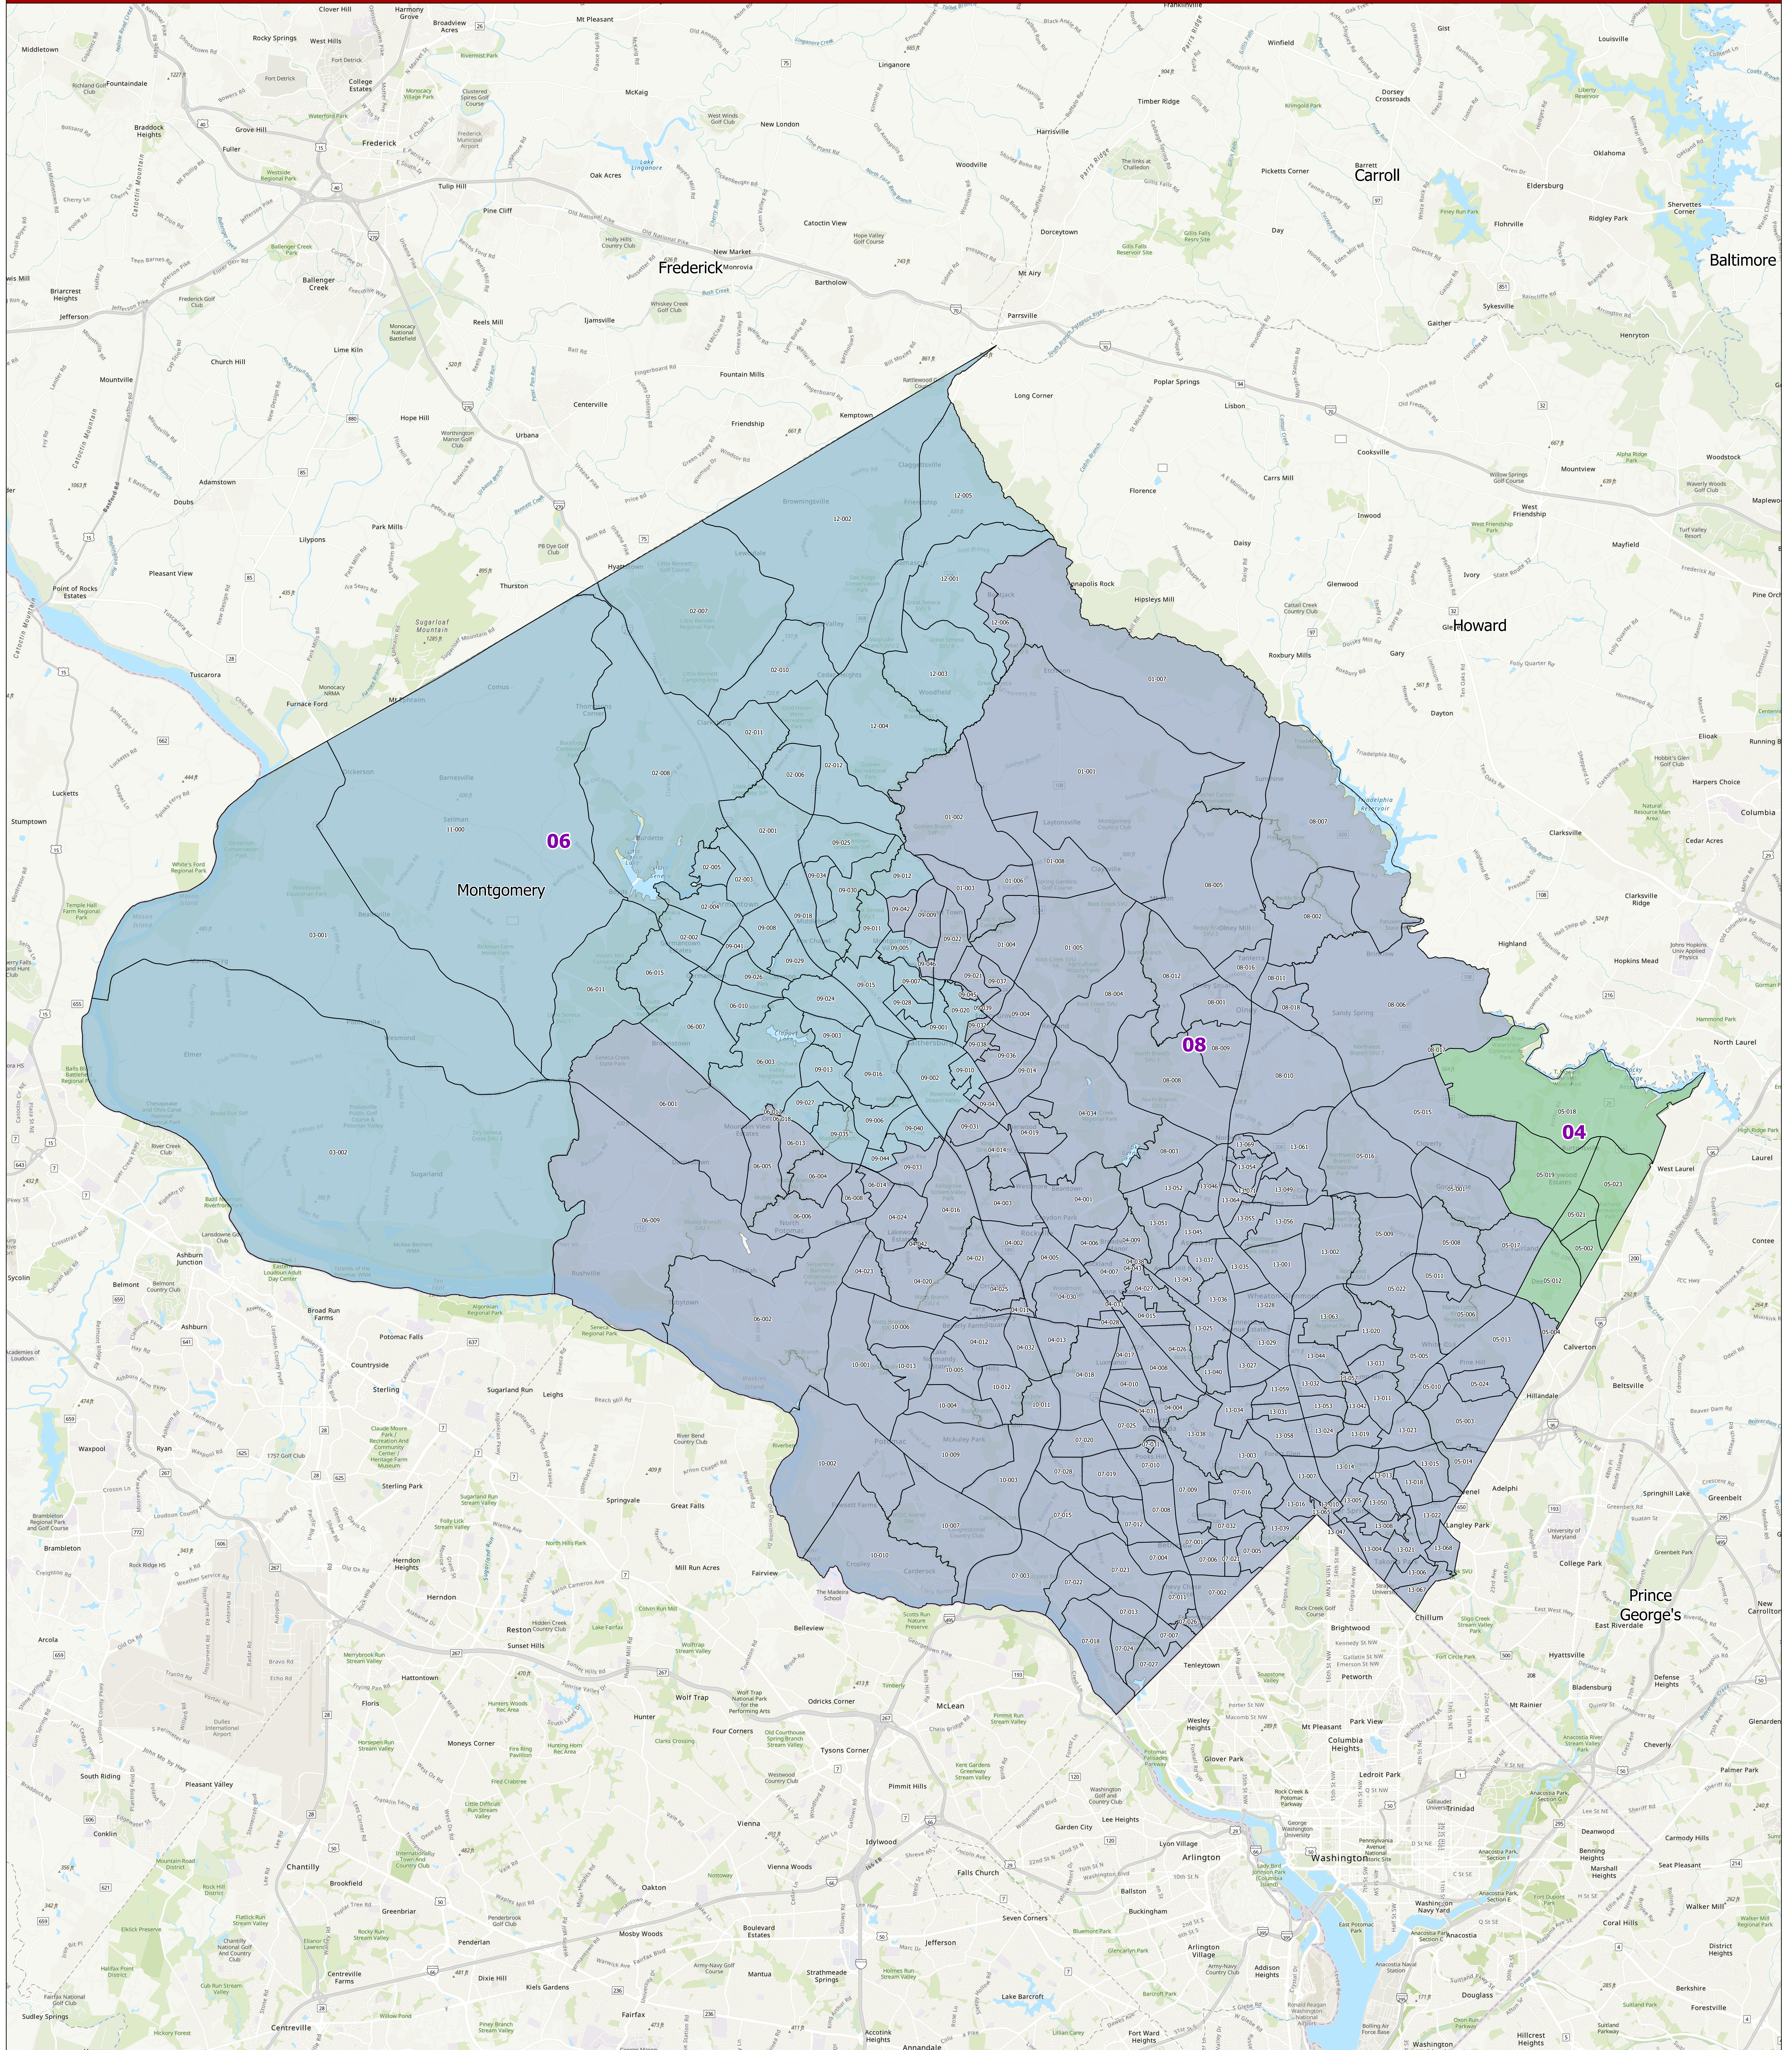

Maryland 2022 Congressional Districts with Precincts Montgomery County

Data Sources:

- 2022 precinct boundaries received from counties (including Baltimore City) or digitized by Planning in coordination with counties, with precinct numbers reformatted as needed for statewide consistency.
- Congressional districts sourced from 2020 Census TIGER/Line Files & Senate Bill 1012.

Notes:

- Portions of any congressional districts that extend beyond the county are not depicted. Congressional district and precinct boundaries exclude 2020 Census blocks containing water area only.
- Planning may complete minor future adjustments to ensure precincts are edge matched with Census block boundaries.