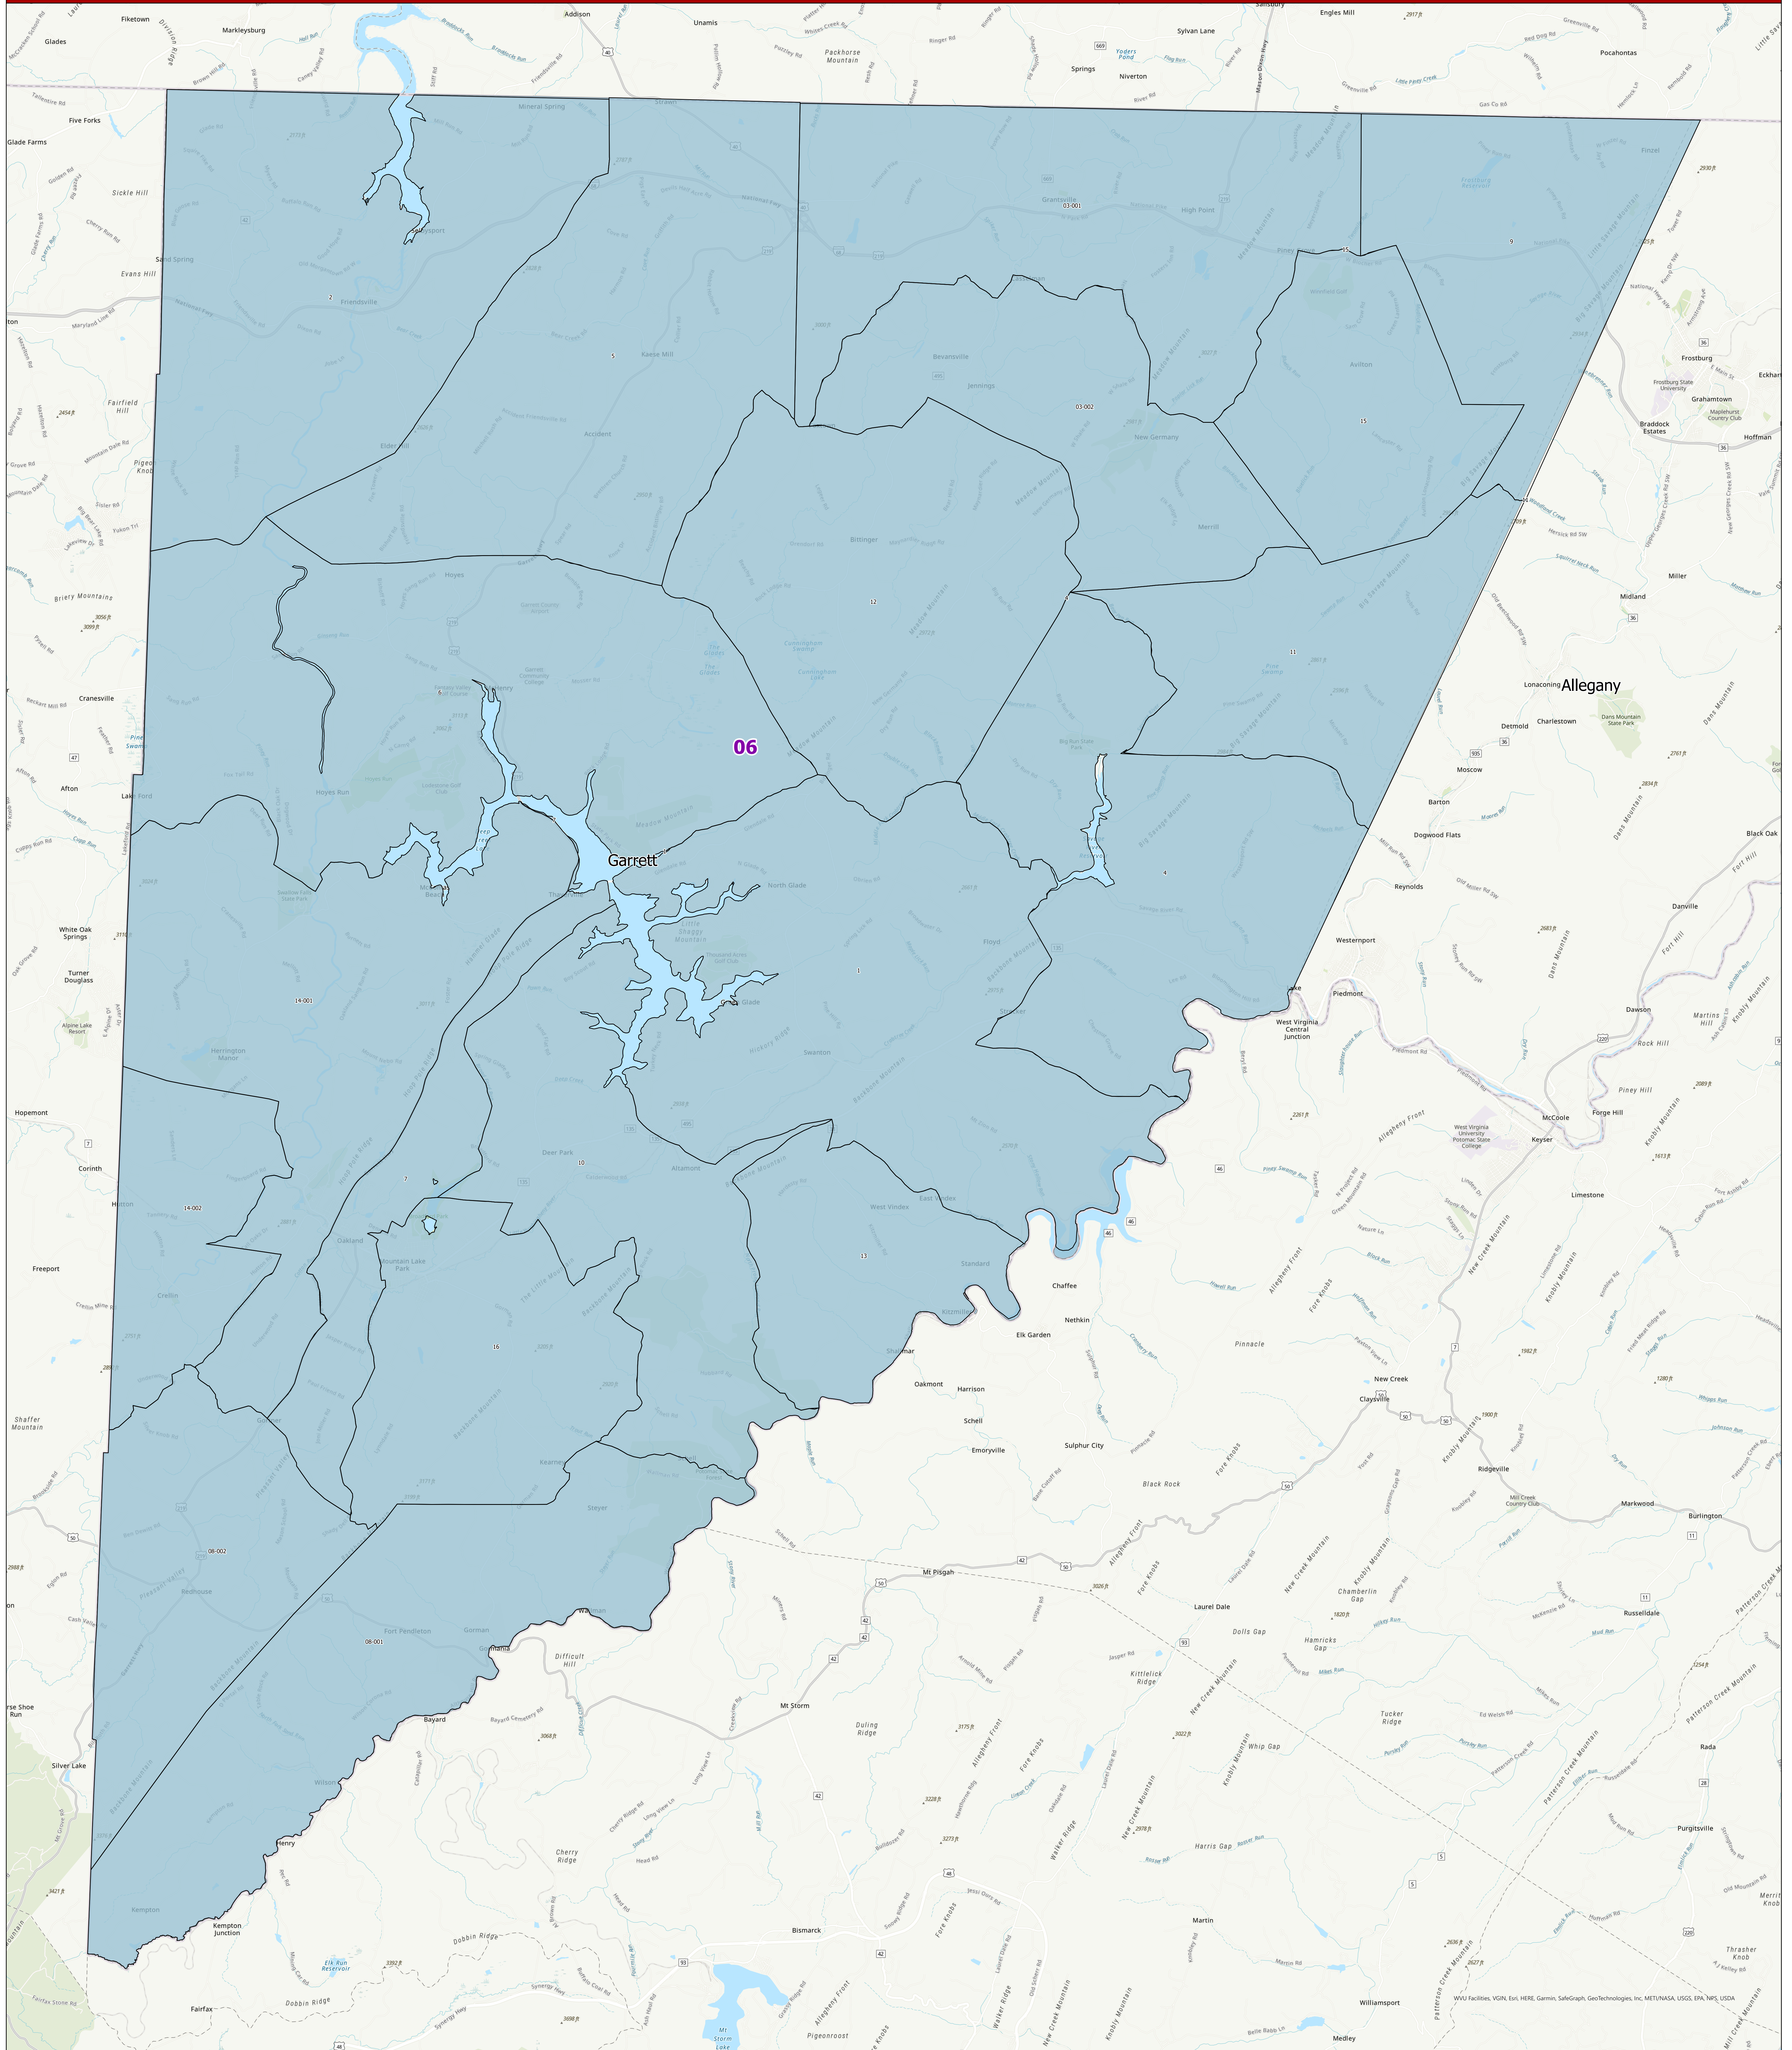

Maryland 2022 Congressional Districts with Precincts Garrett County

Data Sources:

- 2022 precinct boundaries received from counties (including Baltimore City) or digitized by Planning in coordination with counties, with precinct numbers reformatted as needed for statewide consistency.
- Congressional districts sourced from 2020 Census TIGER/Line Files & Senate Bill 1012.

Notes:

- Portions of any congressional districts that extend beyond the county are not depicted. Congressional district and precinct boundaries exclude 2020 Census blocks containing water area only.
- Planning may complete minor future adjustments to ensure precincts are edge matched with Census block boundaries.