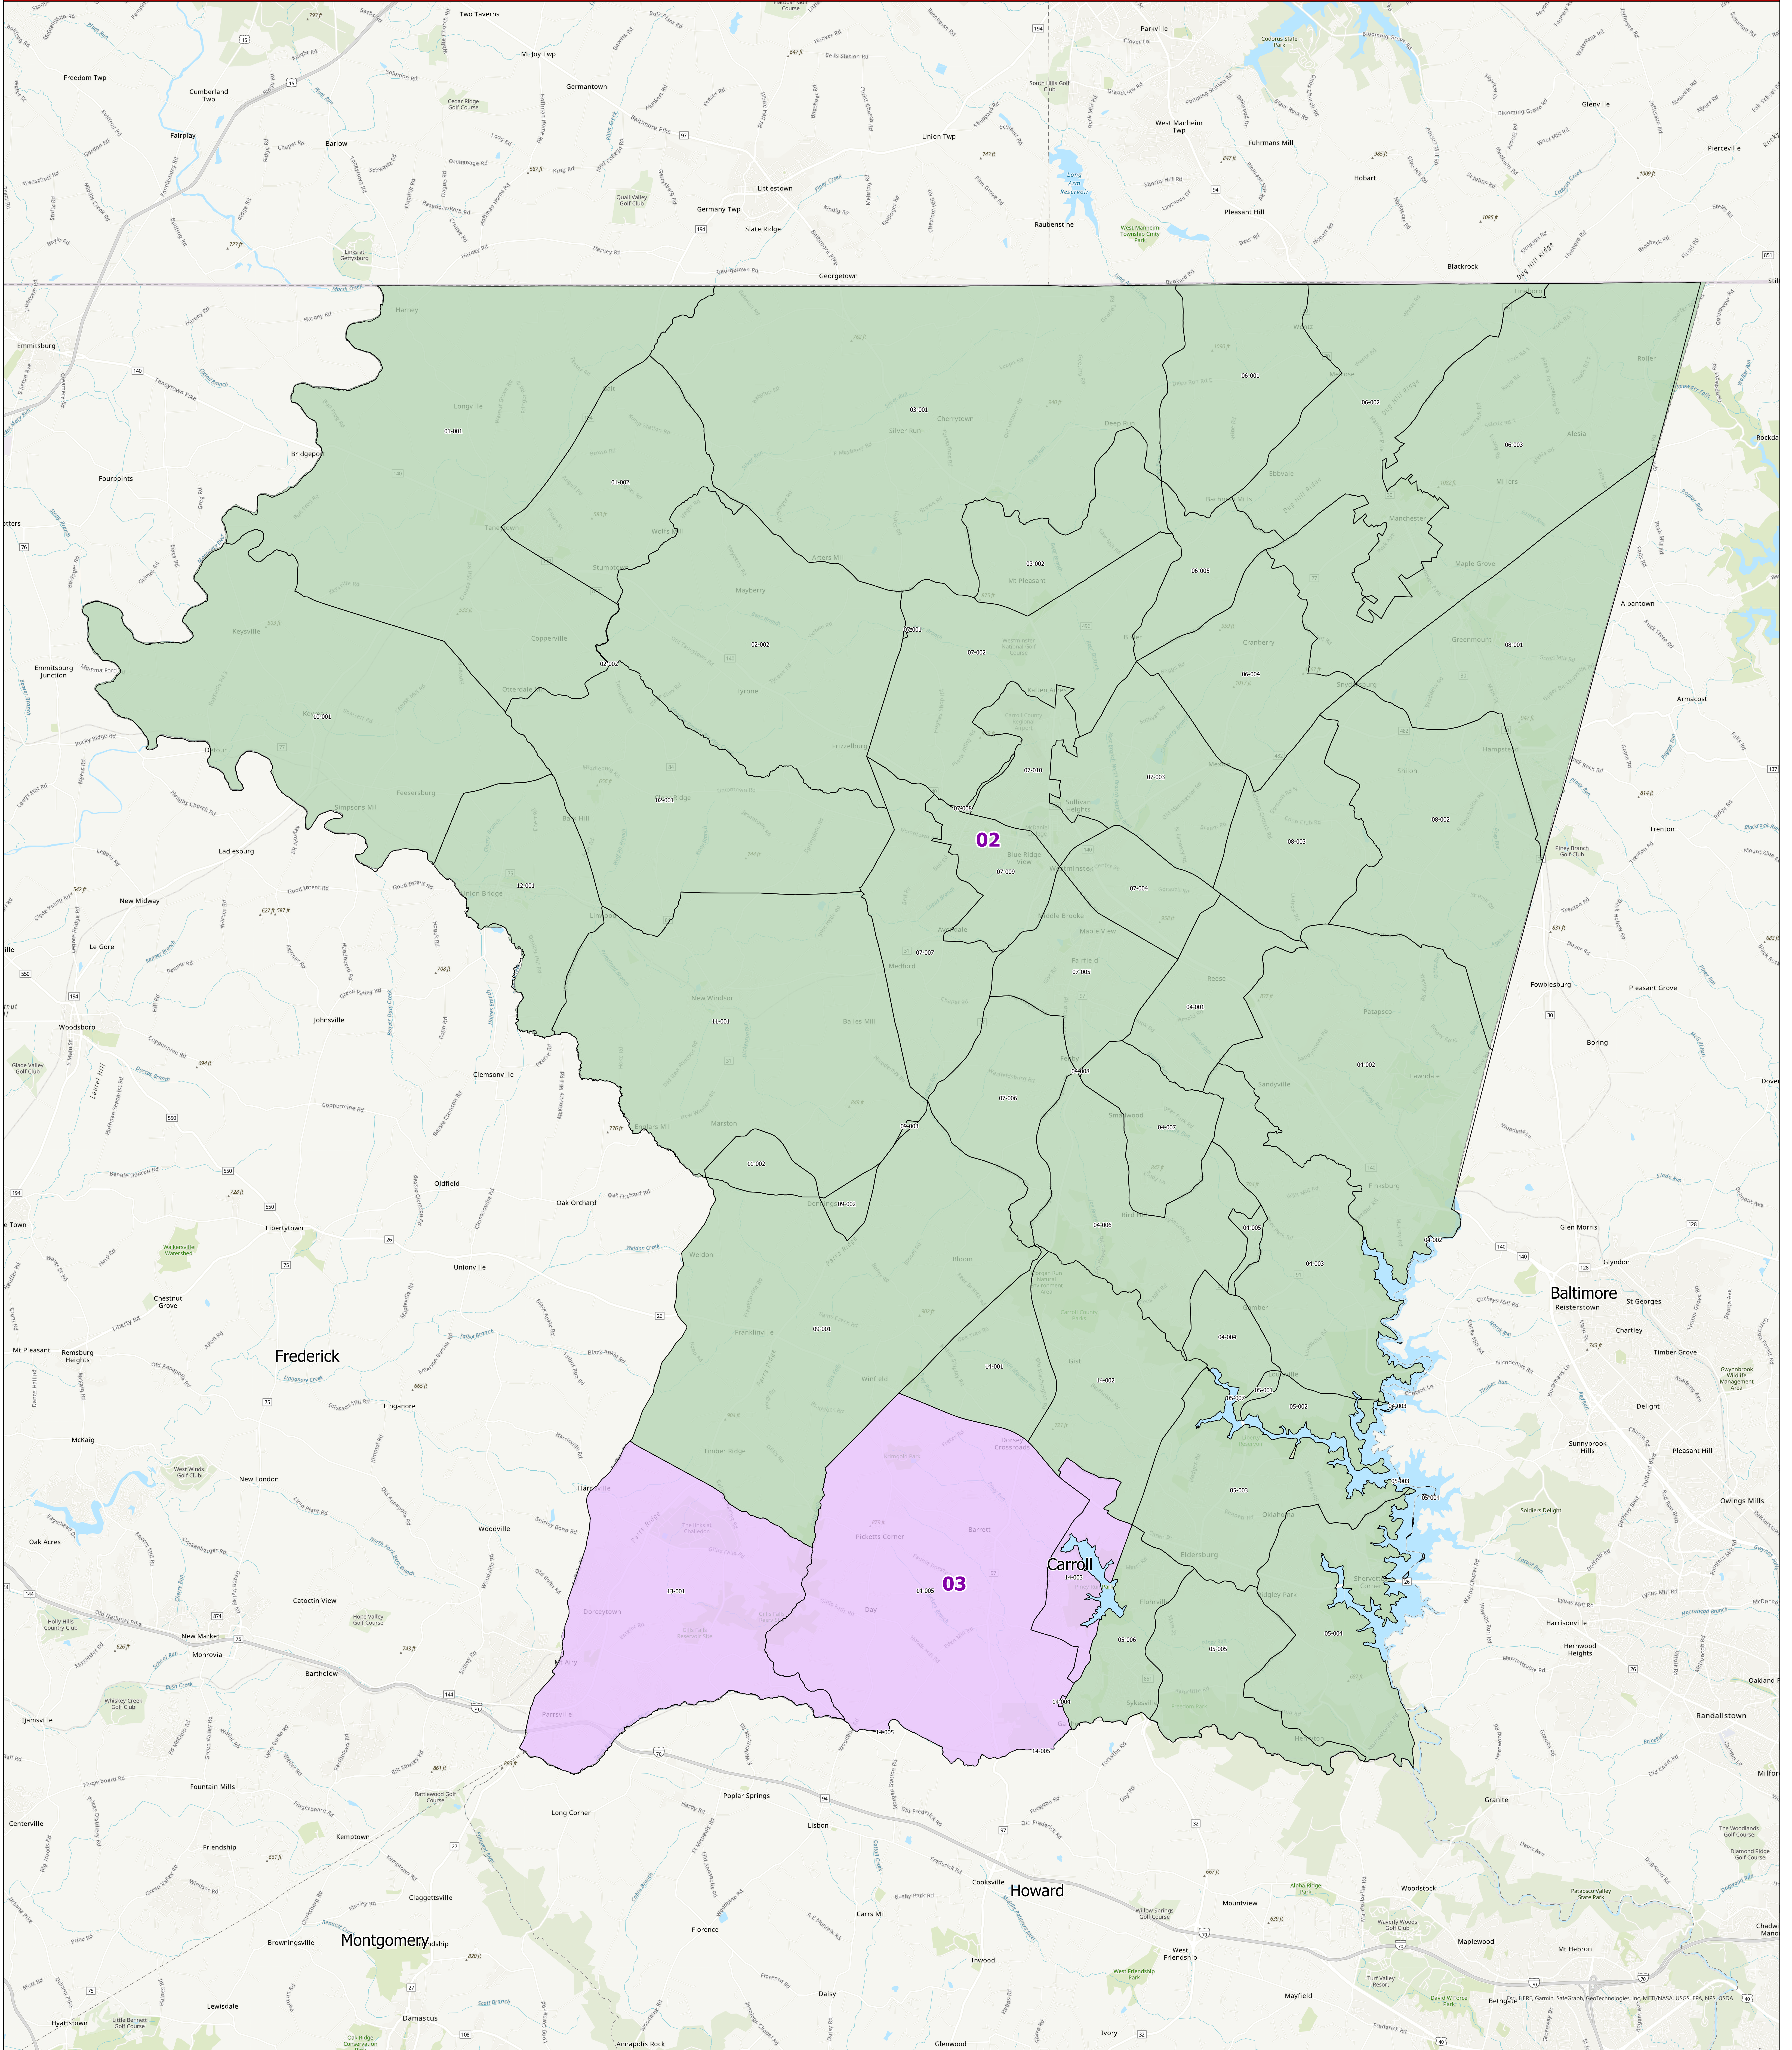

Maryland 2022 Congressional Districts with Precincts Carroll County

Data Sources:

- 2022 precinct boundaries received from counties (including Baltimore City) or digitized by Planning in coordination with counties, with precinct numbers reformatted as needed for statewide consistency.
- Congressional districts sourced from 2020 Census TIGER/Line Files & Senate Bill 1012.

Notes:

- Portions of any congressional districts that extend beyond the county are not depicted. Congressional district and precinct boundaries exclude 2020 Census blocks containing water area only.
- Planning may complete minor future adjustments to ensure precincts are edge matched with Census block boundaries.

Legend

- Precinct
- DISTRICT
 - 02
 - 03