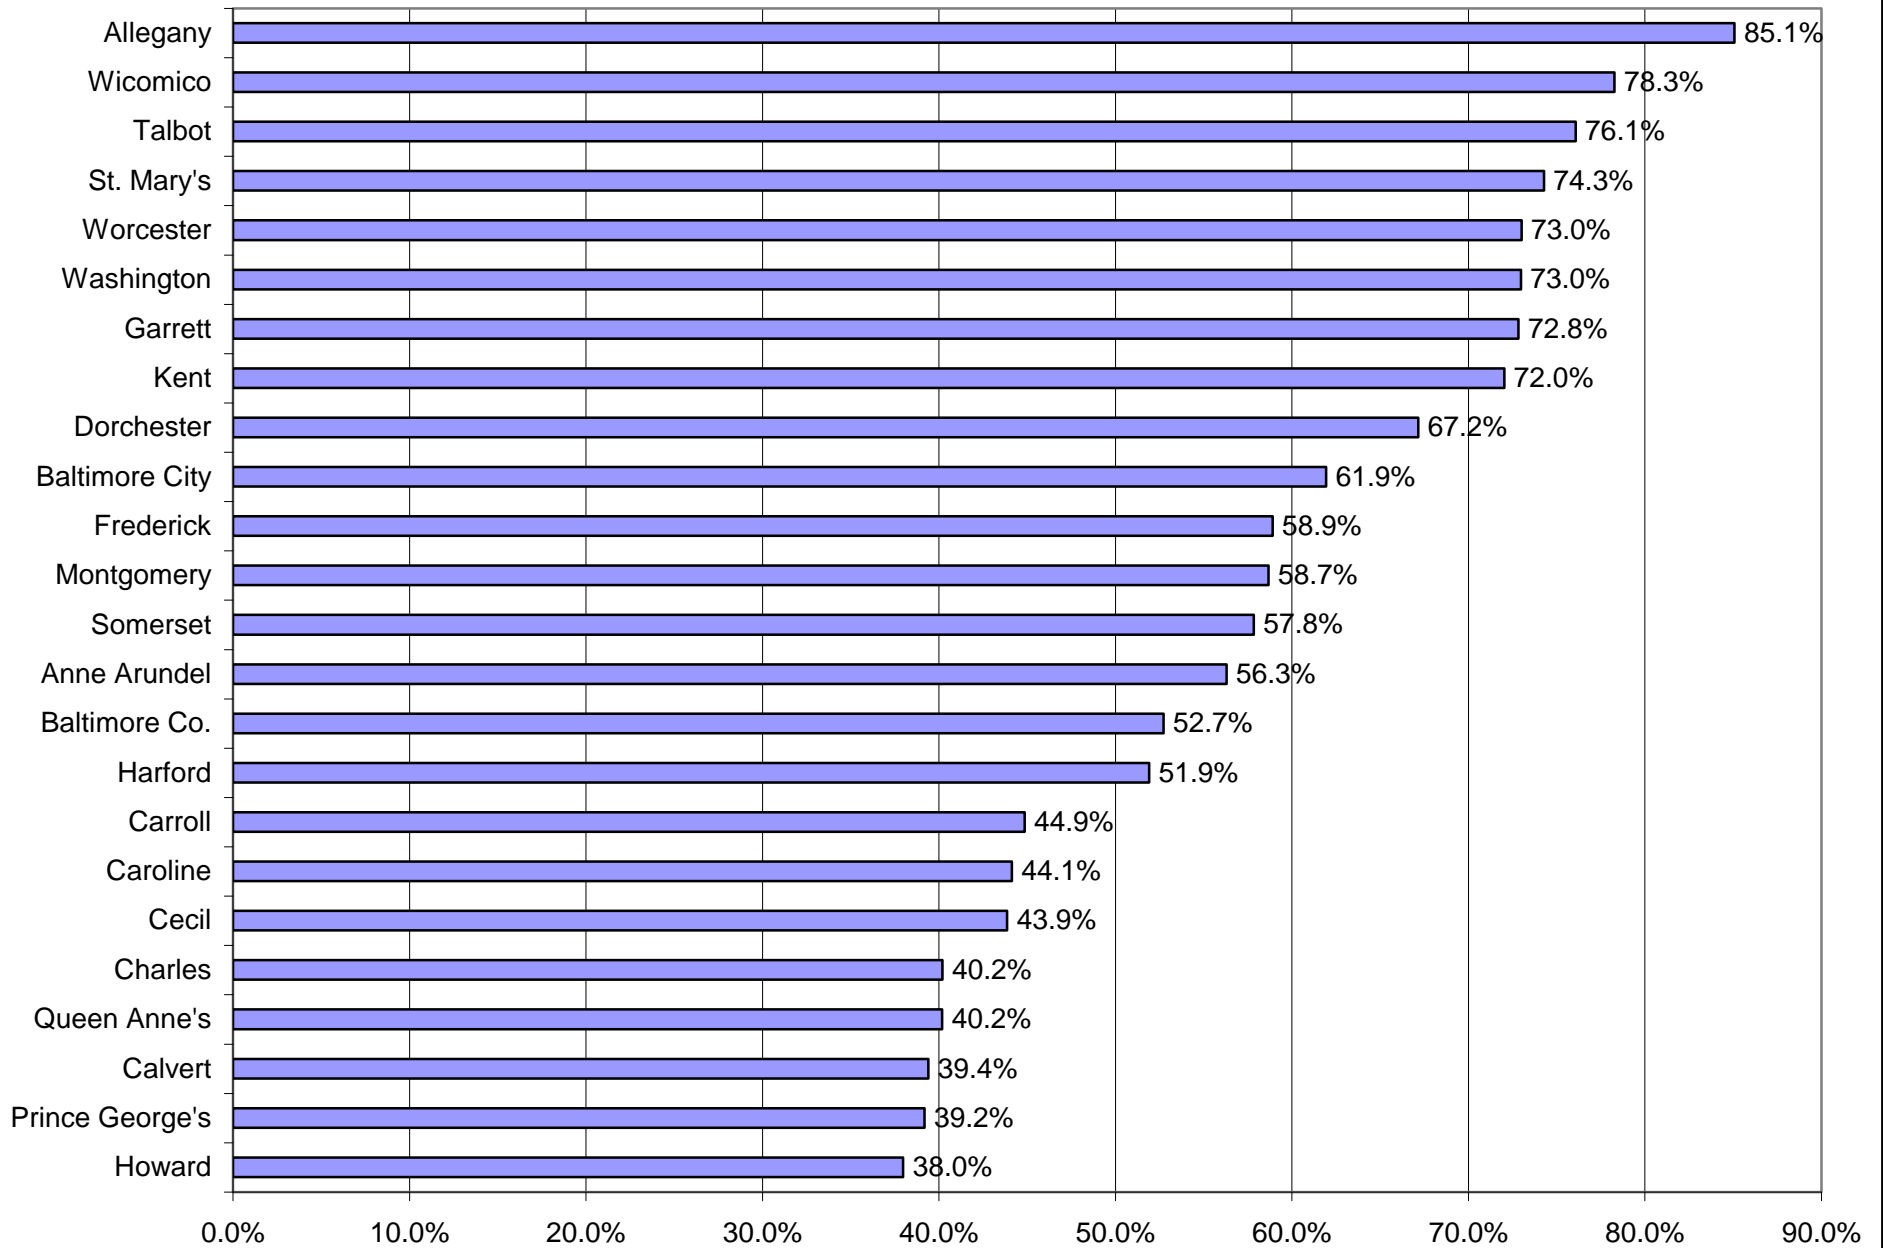

Chart 3. Percent of Residents Who Work in Own Jurisdiction - 2000

Prepared by the Maryland Department of Planning, Planning Data Services, from the 2000 Census Commutation data, March 2003