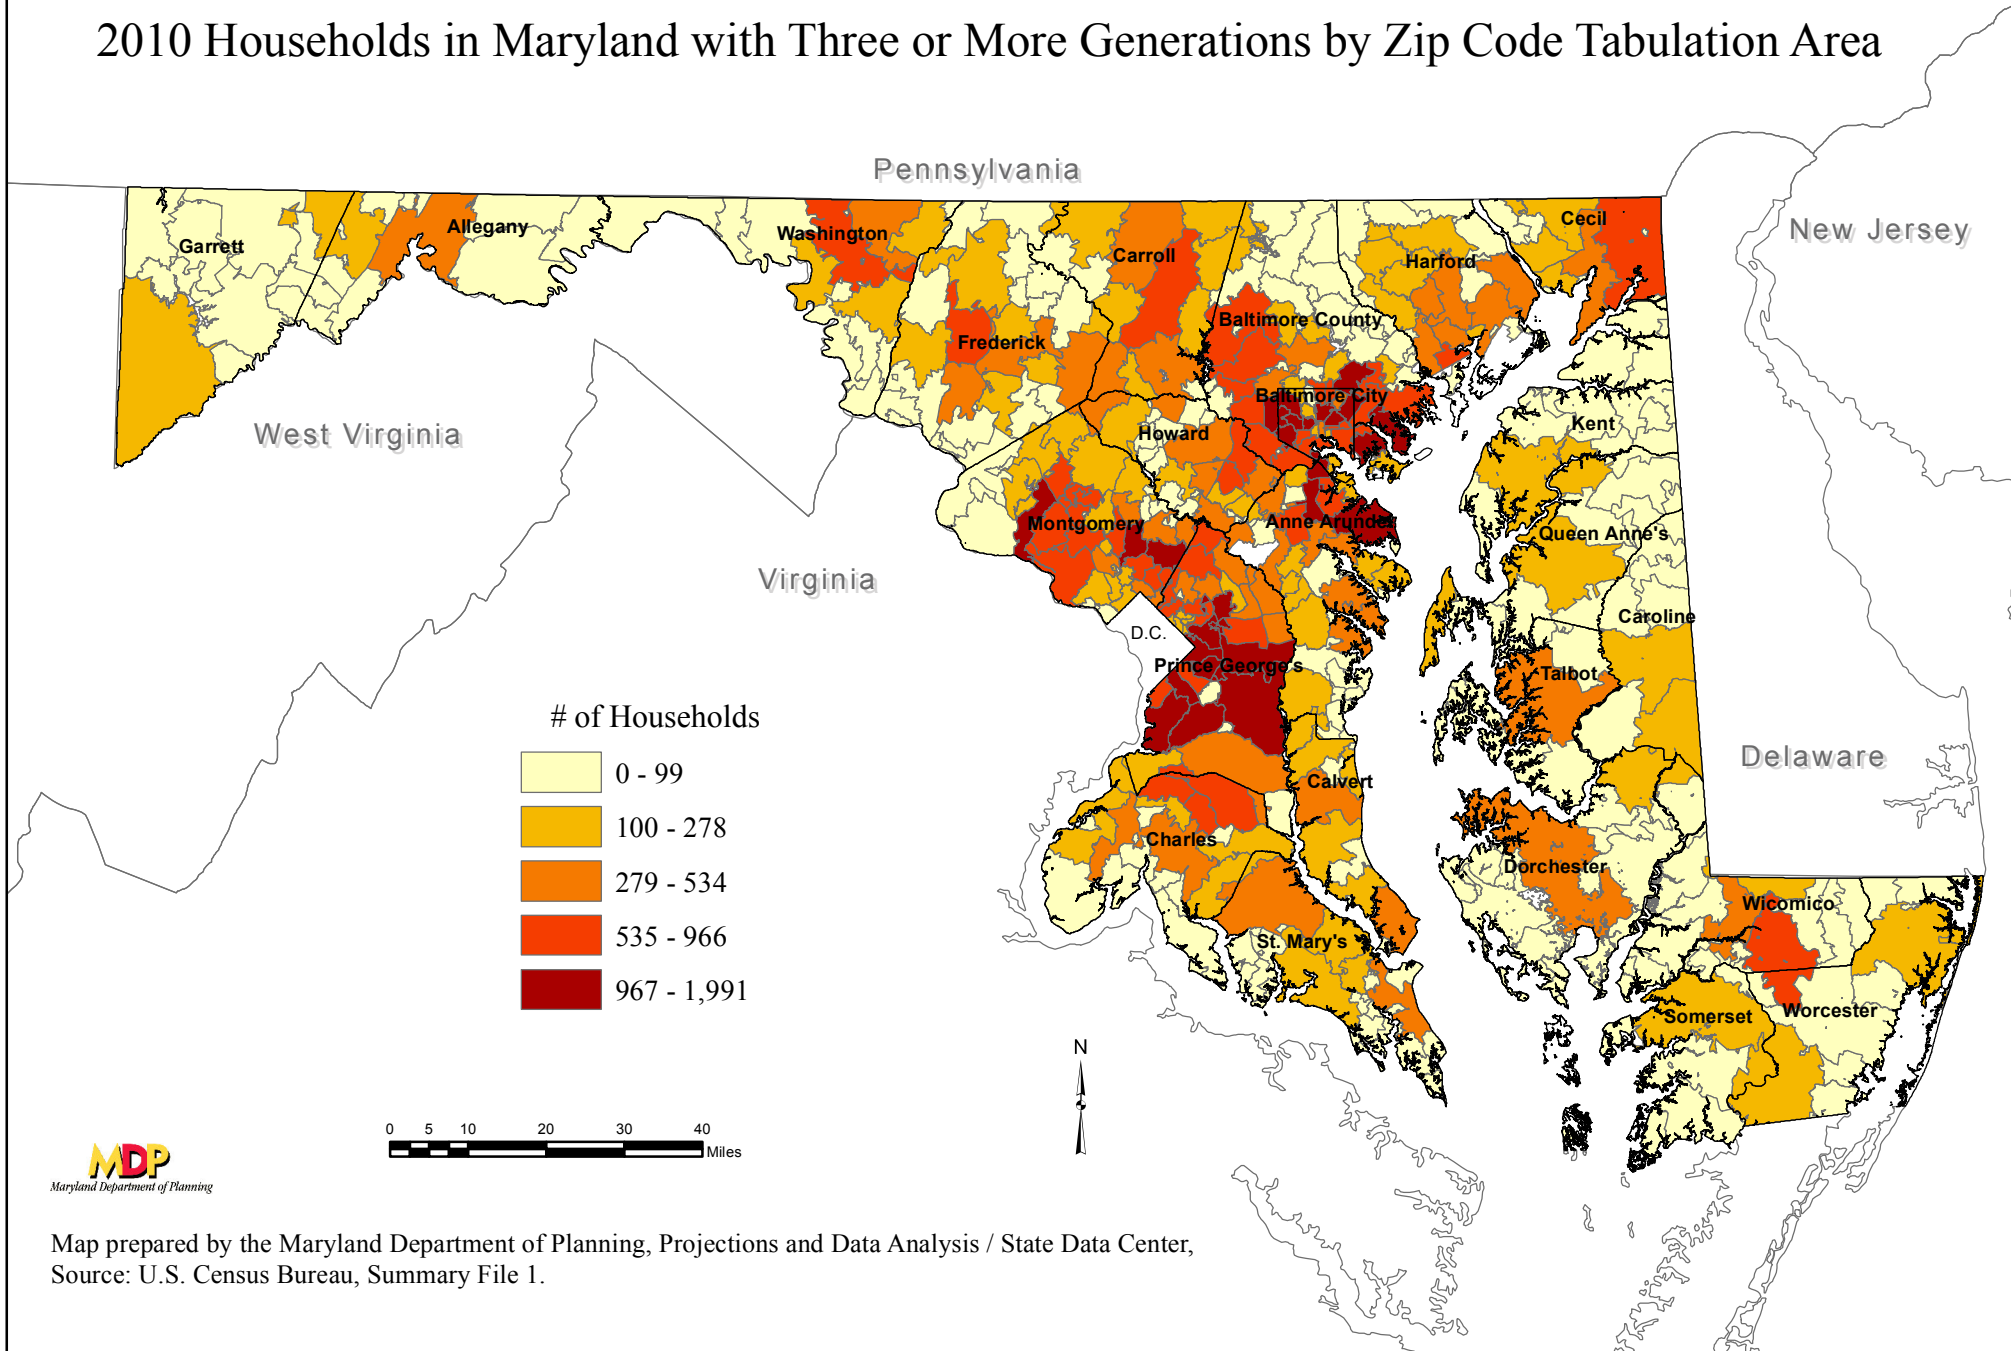

# 2010 Households in Maryland with Three or More Generations by Zip Code Tabulation Area

Map prepared by the Maryland Department of Planning, Projections and Data Analysis / State Data Center,  
Source: U.S. Census Bureau, Summary File 1.