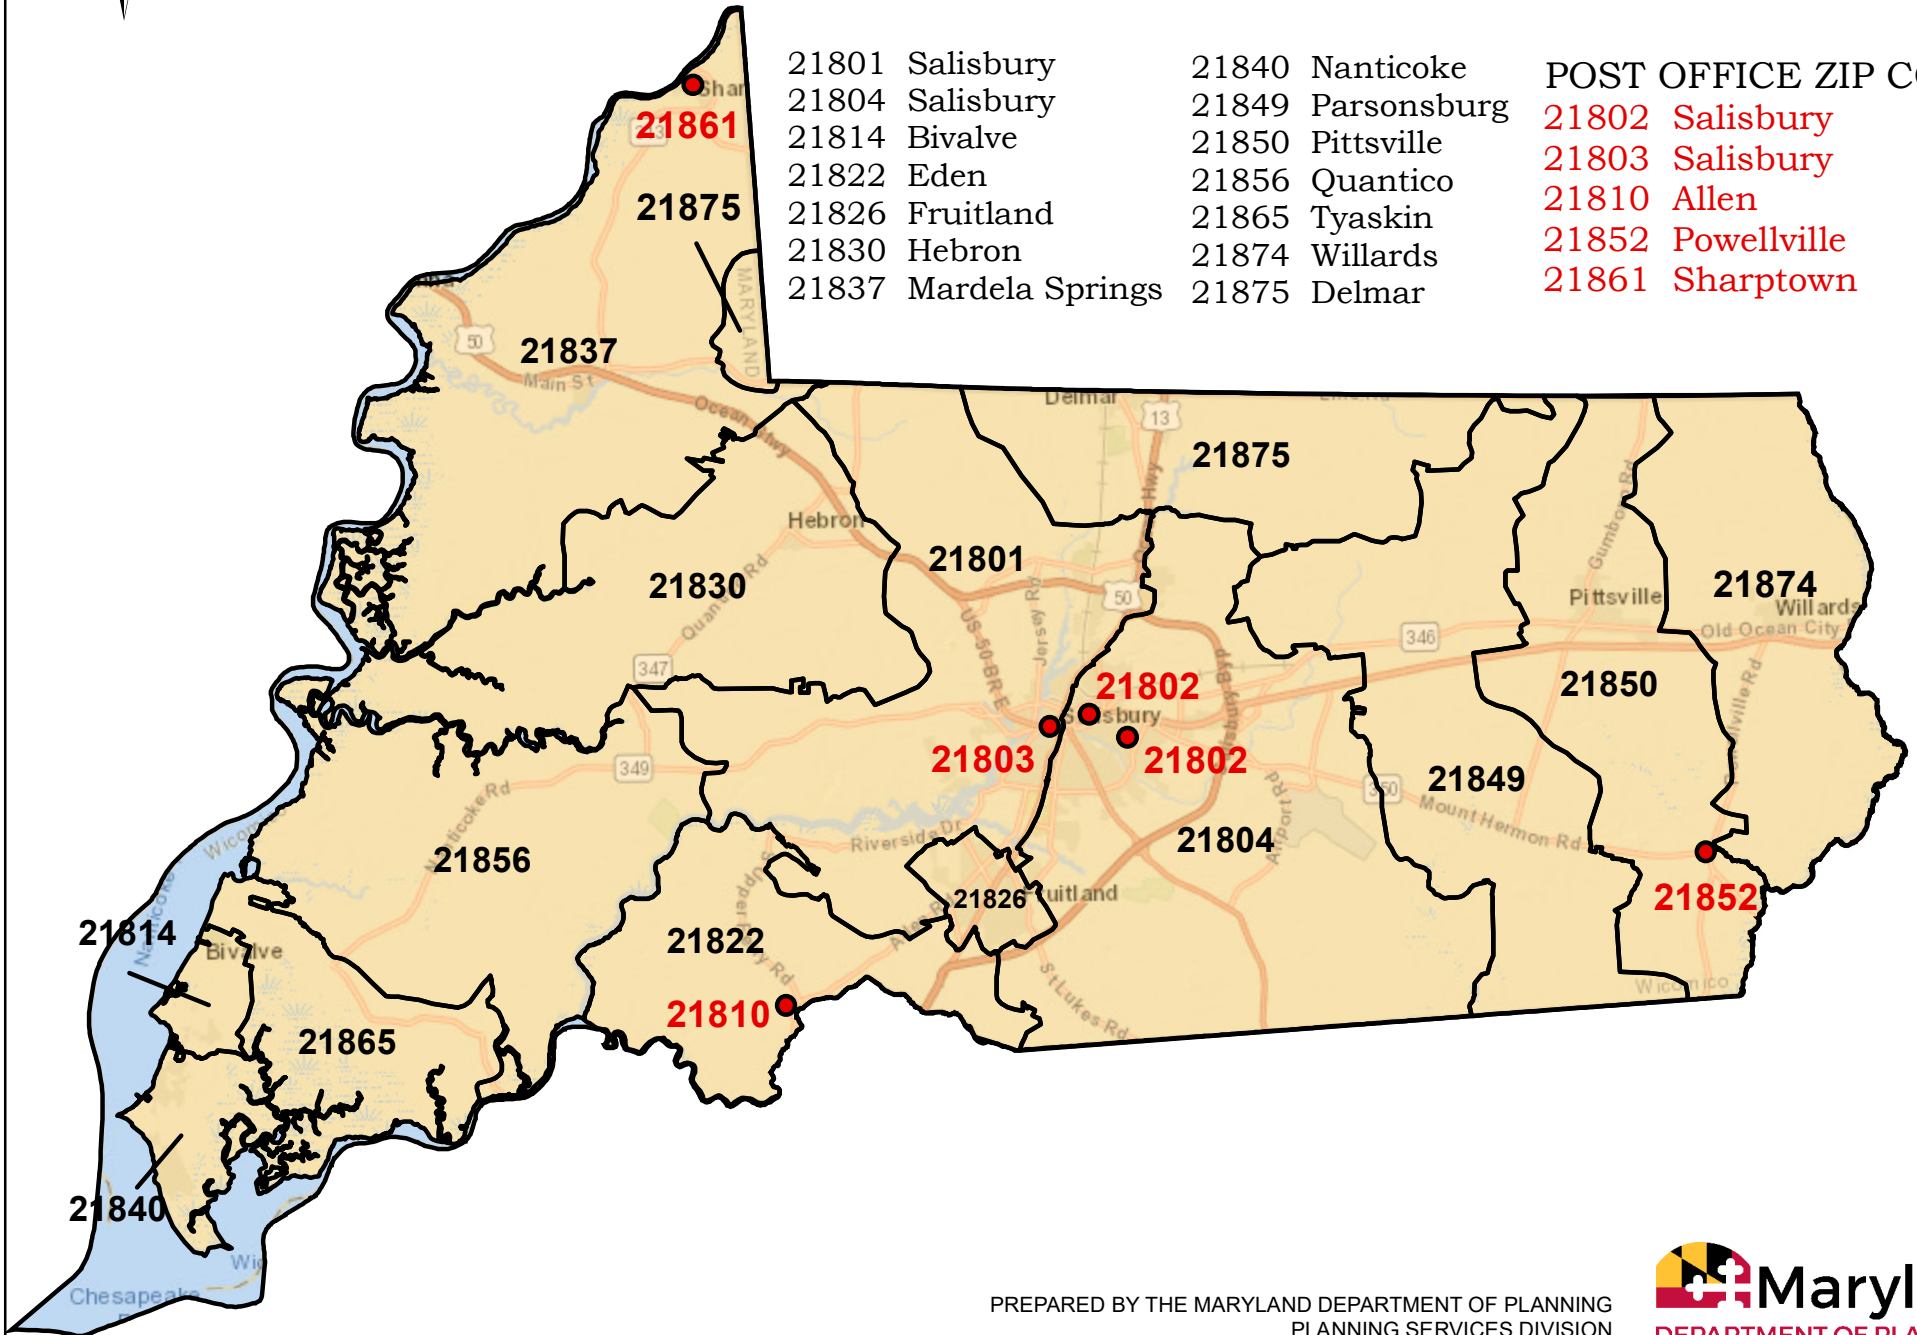

# WICOMICO COUNTY, MD

## 2017 ZIP CODE AREAS

21801 Salisbury	21840 Nanticoke	POST OFFICE ZIP CODES
21804 Salisbury	21849 Parsonsburg	21802 Salisbury
21814 Bivalve	21850 Pittsville	21803 Salisbury
21822 Eden	21856 Quantico	21810 Allen
21826 Fruitland	21865 Tyaskin	21852 Powellville
21830 Hebron	21874 Willards	21861 Sharptown
21837 Mardela Springs	21875 Delmar	