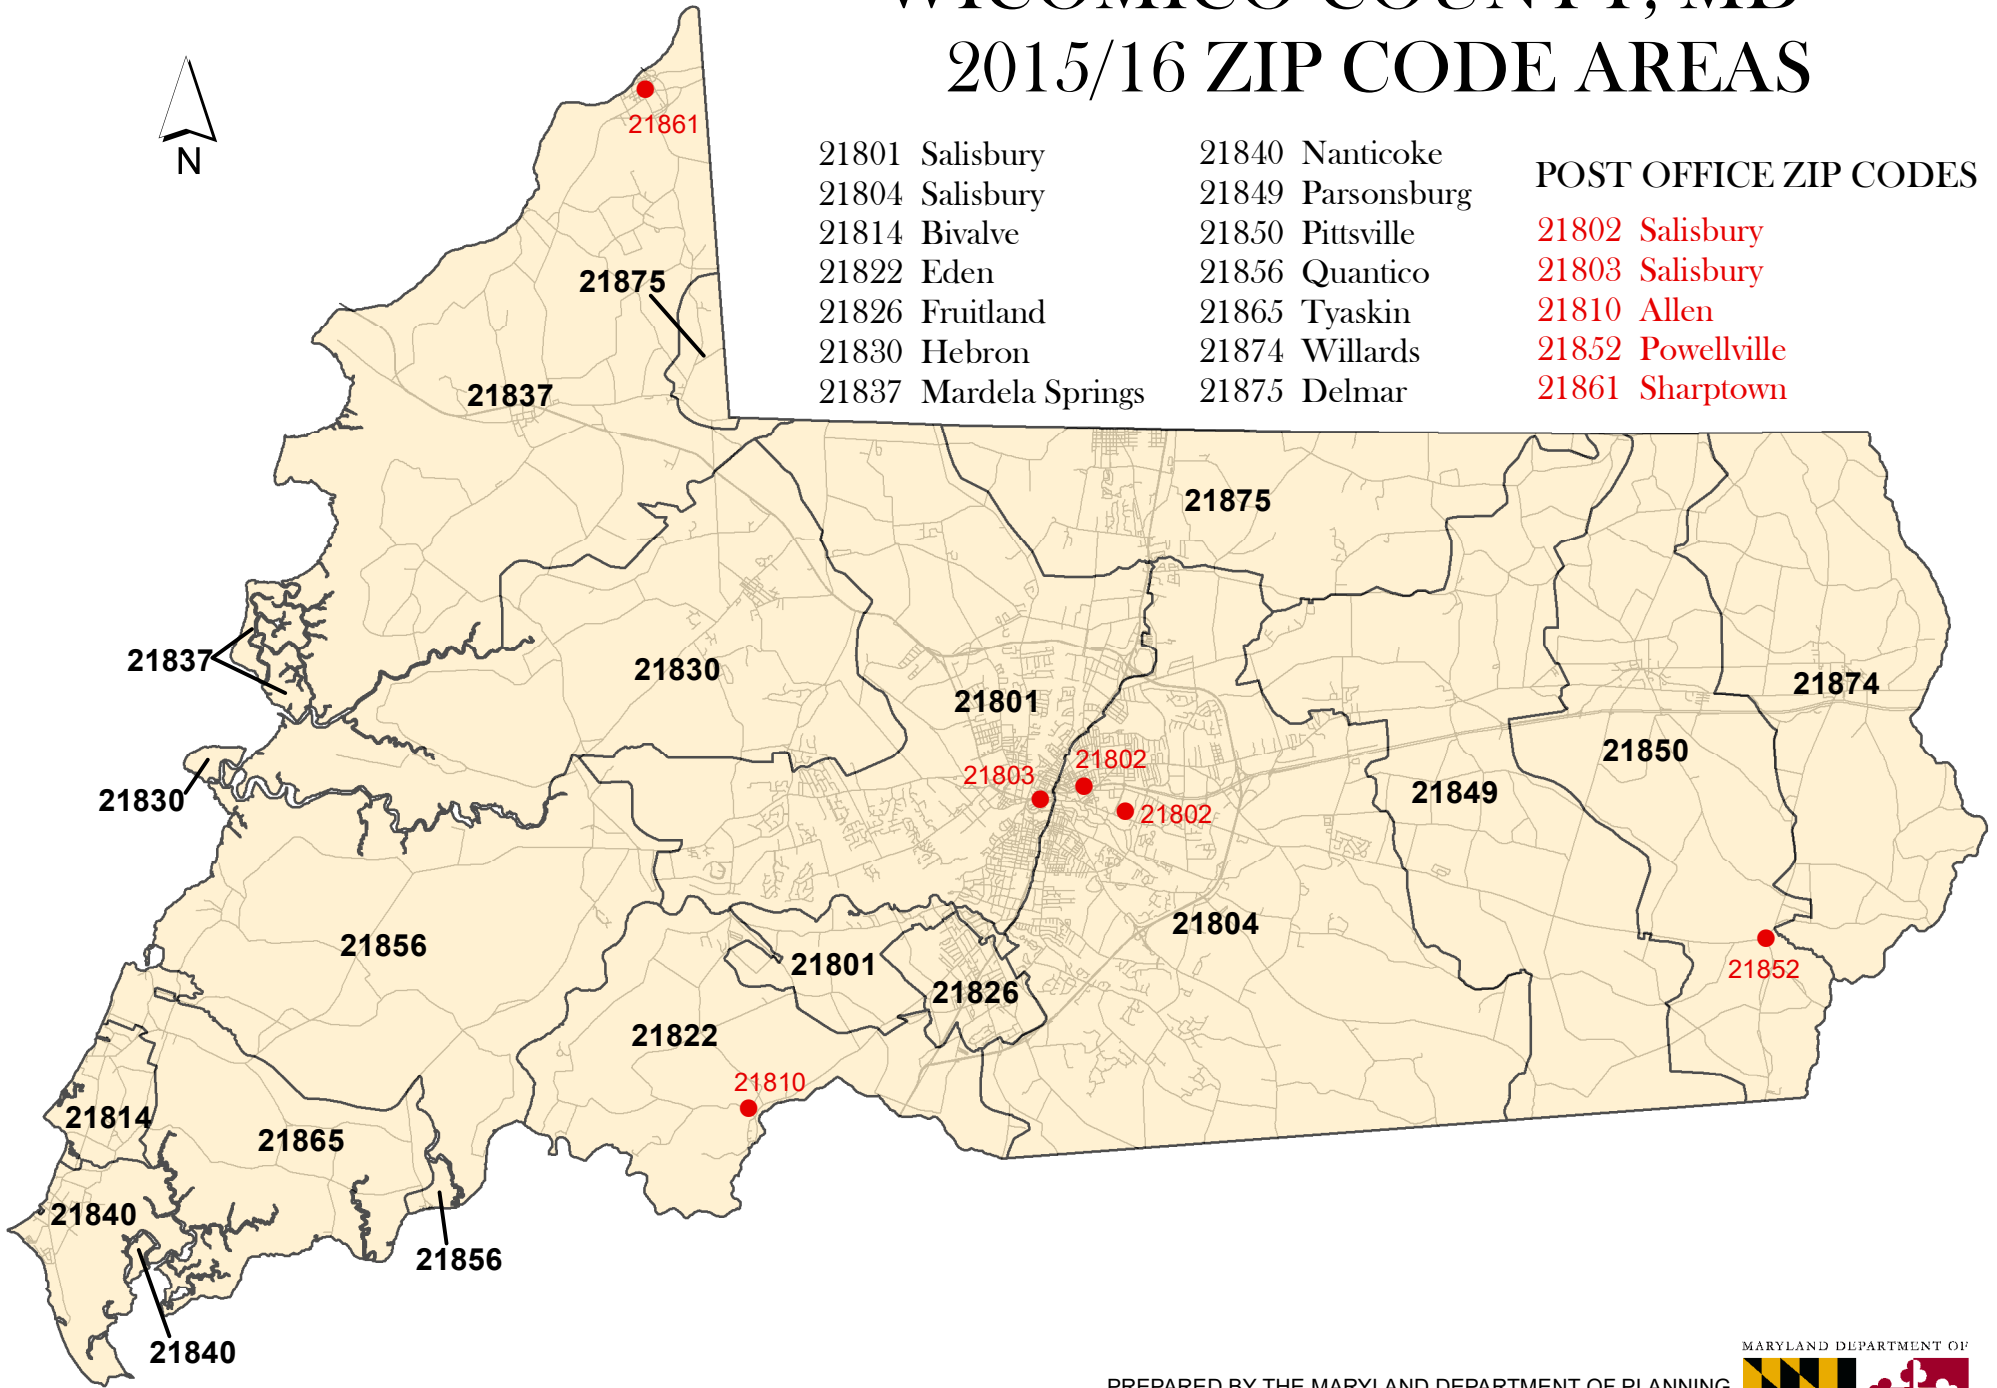

WICOMICO COUNTY, MD

2015/16 ZIP CODE AREAS

- | | |
|-----------------------|-------------------|
| 21801 Salisbury | 21840 Nanticoke |
| 21804 Salisbury | 21849 Parsonsburg |
| 21814 Bivalve | 21850 Pittsville |
| 21822 Eden | 21856 Quantico |
| 21826 Fruitland | 21865 Tyaskin |
| 21830 Hebron | 21874 Willards |
| 21837 Mardela Springs | 21875 Delmar |

POST OFFICE ZIP CODES

- 21802 Salisbury
- 21803 Salisbury
- 21810 Allen
- 21852 Powellville
- 21861 Sharptown