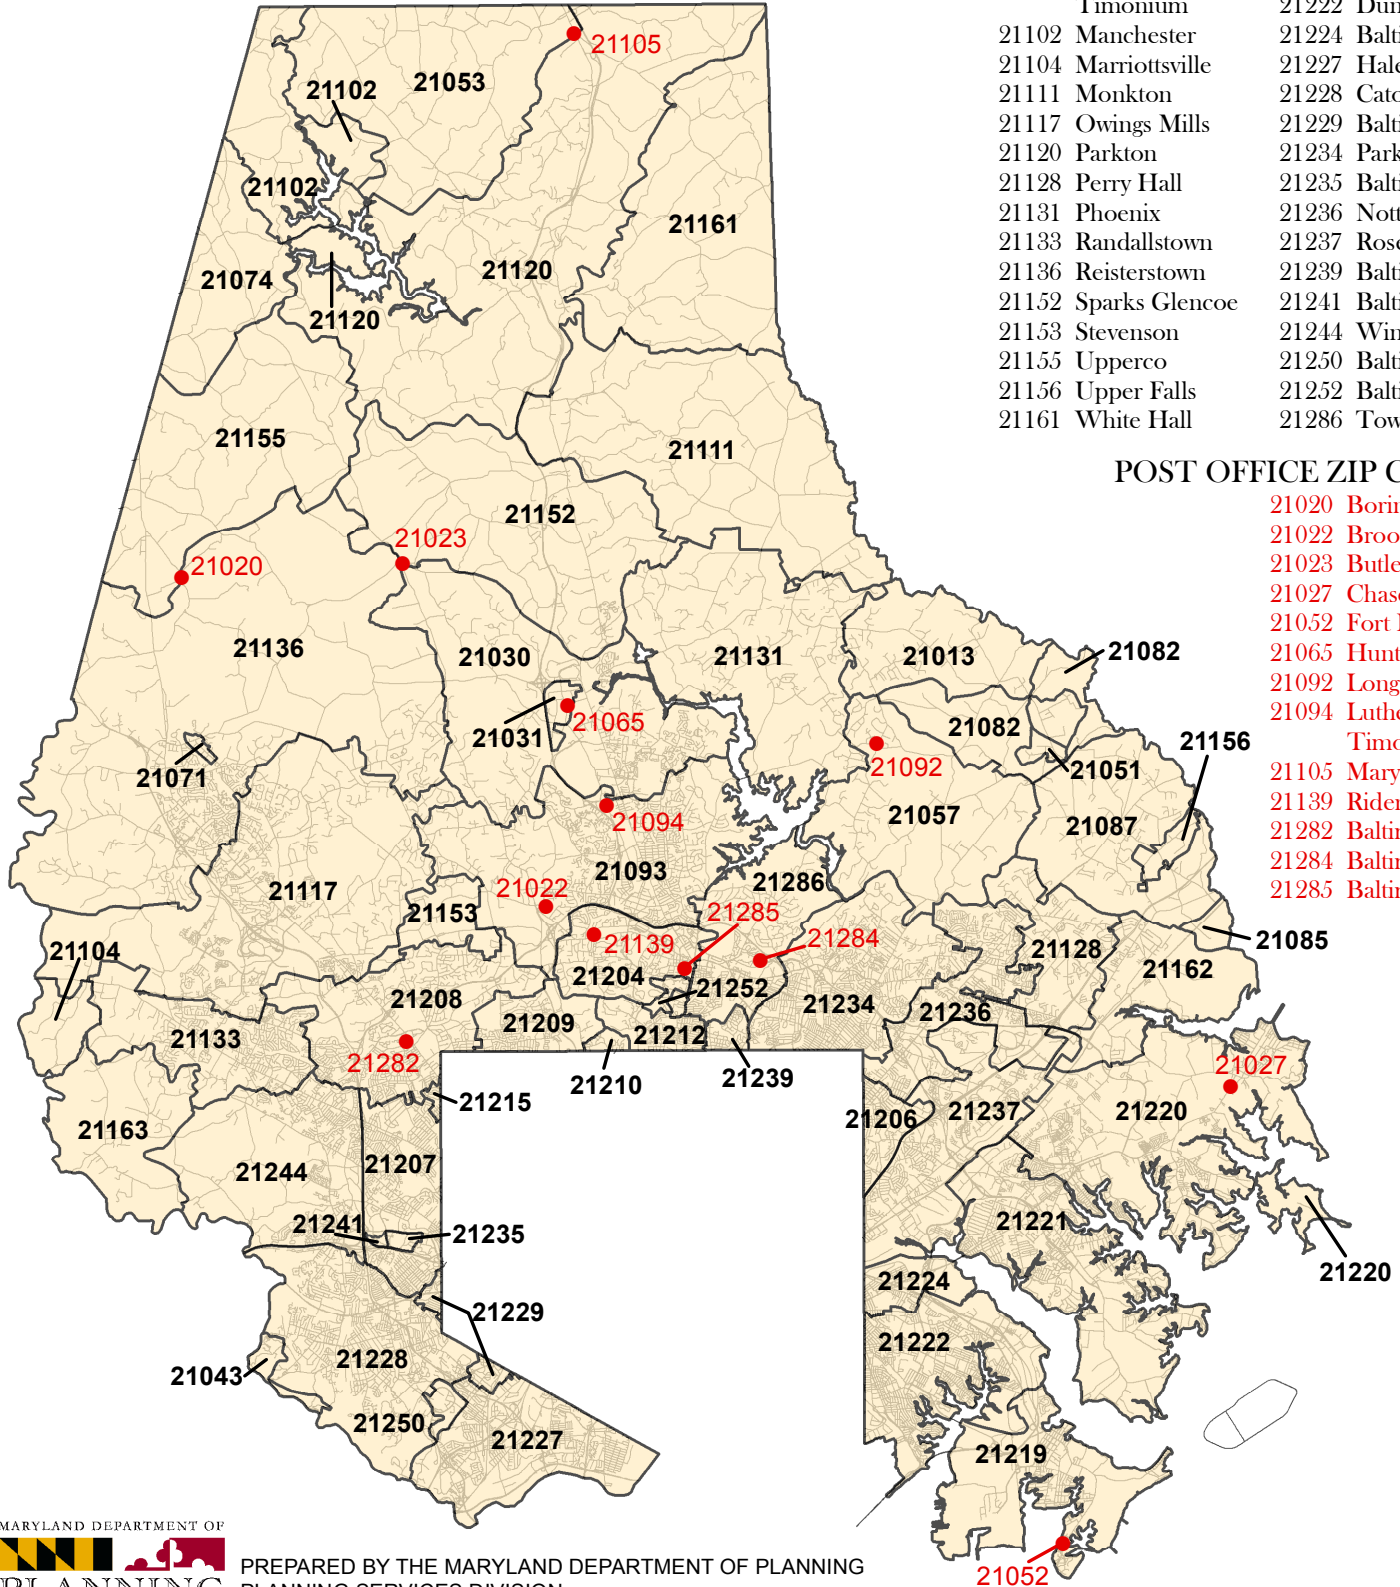

BALTIMORE COUNTY, MD

2015/16 ZIP CODE AREAS

- | | |
|-------------------------------|----------------------|
| 21013 Baldwin | 21162 White Marsh |
| 21030 Cockeysville | 21163 Woodstock |
| 21031 Hunt Valley | 21204 Towson |
| 21043 Ellicott City | 21206 Baltimore |
| 21051 Fork | 21207 Gwynn Oak |
| 21053 Freeland | 21208 Pikesville |
| 21057 Glen Arm | 21209 Baltimore |
| 21071 Glyndon | 21210 Baltimore |
| 21074 Hampstead | 21212 Baltimore |
| 21082 Hydes | 21215 Baltimore |
| 21085 Joppa | 21219 Sparrows Point |
| 21087 Kingsville | 21220 Middle River |
| 21093 Lutherville
Timonium | 21221 Essex |
| 21102 Manchester | 21222 Dundalk |
| 21104 Marriottsville | 21224 Baltimore |
| 21111 Monkton | 21227 Halethorpe |
| 21117 Owings Mills | 21228 Catonsville |
| 21120 Parkton | 21229 Baltimore |
| 21128 Perry Hall | 21234 Parkville |
| 21131 Phoenix | 21235 Baltimore |
| 21133 Randallstown | 21236 Nottingham |
| 21136 Reisterstown | 21237 Rosedale |
| 21152 Sparks Glencoe | 21239 Baltimore |
| 21153 Stevenson | 21241 Baltimore |
| 21155 Upperco | 21244 Windsor Mill |
| 21156 Upper Falls | 21250 Baltimore |
| 21161 White Hall | 21252 Baltimore |
| | 21286 Towson |

POST OFFICE ZIP CODES

- 21020 Boring
- 21022 Brooklandville
- 21023 Butler
- 21027 Chase
- 21052 Fort Howard
- 21065 Hunt Valley
- 21092 Long Green
- 21094 Lutherville
Timonium
- 21105 Maryland Line
- 21139 Riderwood
- 21282 Baltimore
- 21284 Baltimore
- 21285 Baltimore