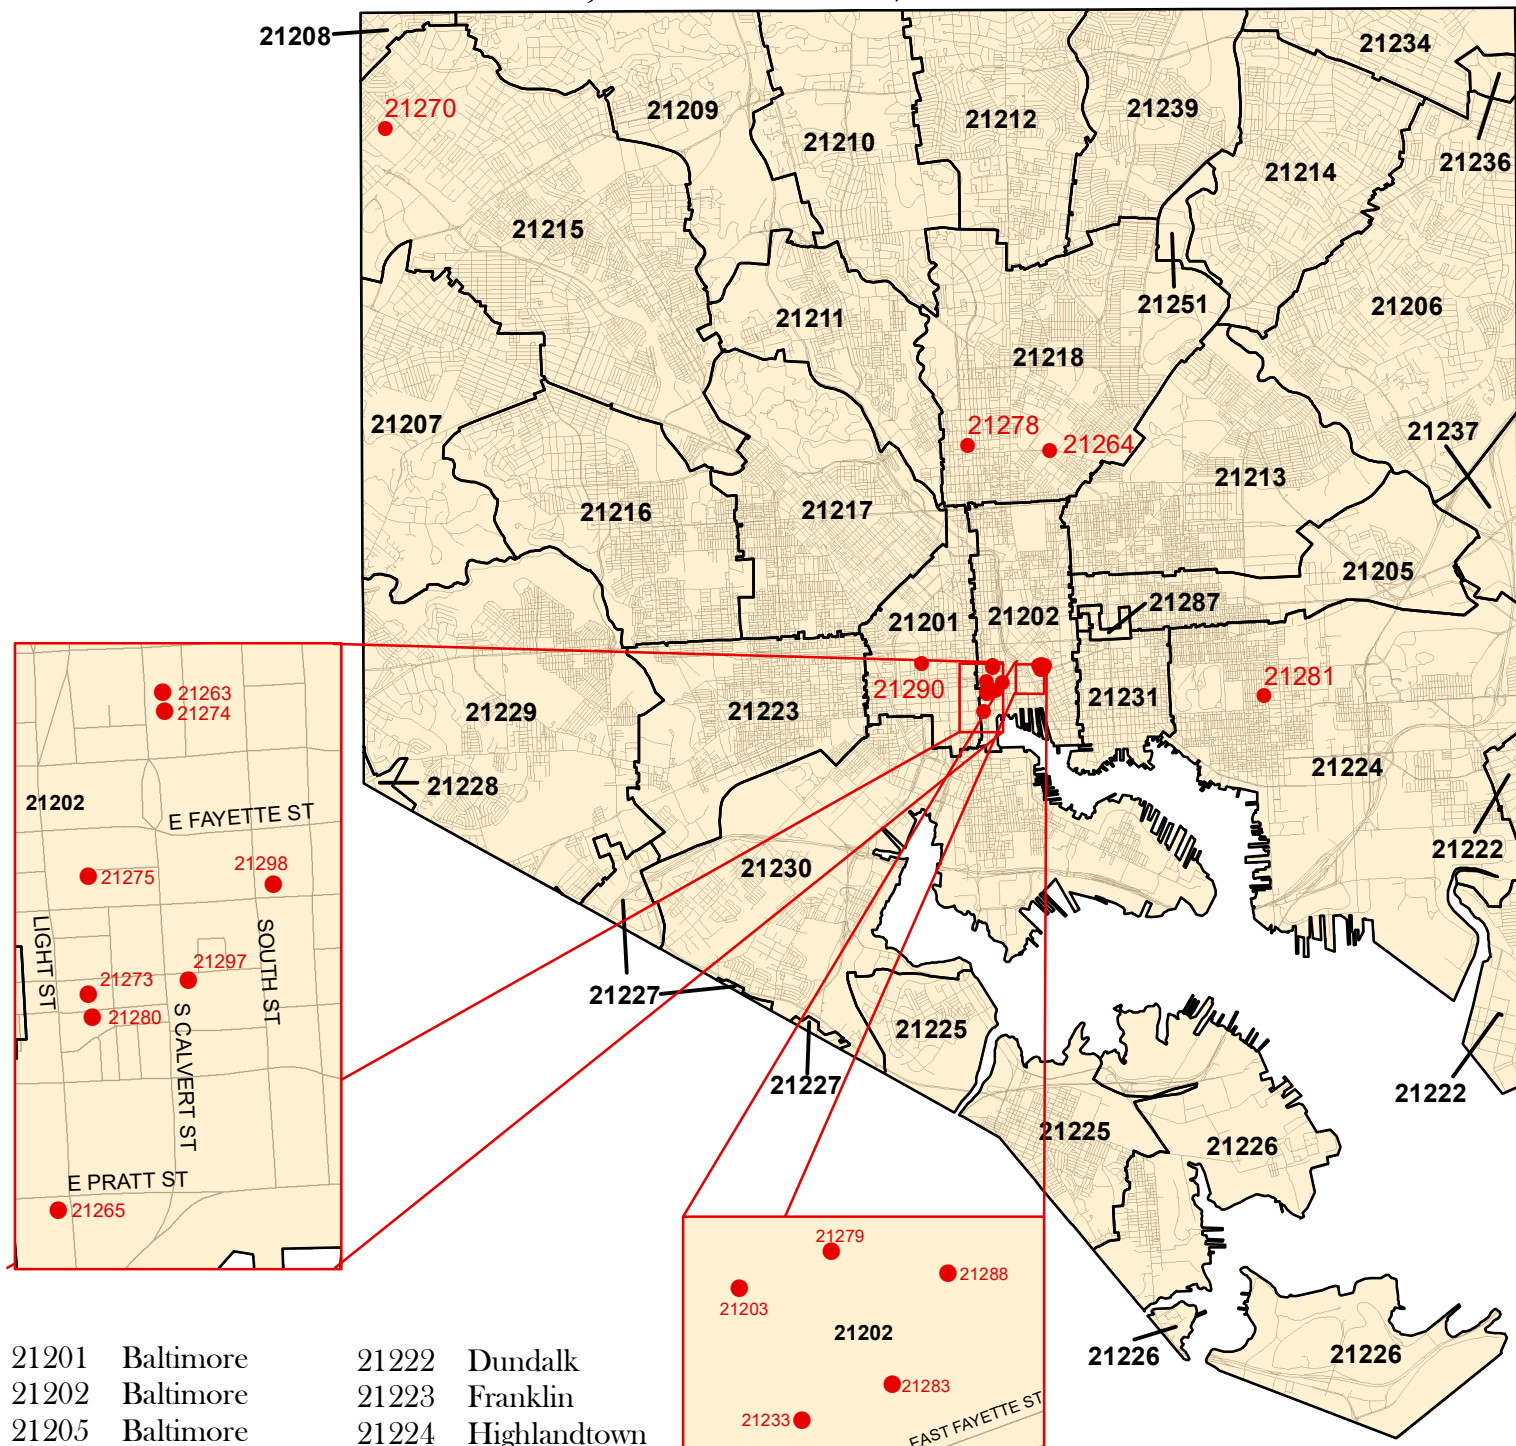

BALTIMORE CITY, MD 2015/16 ZIP CODE AREAS

21201	Baltimore	21222	Dundalk
21202	Baltimore	21223	Franklin
21205	Baltimore	21224	Highlandtown
21206	Raspeburg	21225	Brooklyn
21207	Gwynn Oak	21226	Curtis Bay
21208	Pikesville	21227	Halethorpe
21209	Mt Washington	21228	Catonsville
21210	Roland Park	21229	Carroll
21211	Baltimore	21230	Morrell Park
21212	Govans	21231	Baltimore
21213	Clifton	21234	Parkville
21214	Baltimore	21236	Nottingham
21215	Arlington	21237	Rosedale
21216	Baltimore	21239	Northwood
21217	Druid	21251	Baltimore
21218	Baltimore	21287	Baltimore

POST OFFICE ZIP CODES

21203	Baltimore	21278	Baltimore
21233	Baltimore	21279	Baltimore
21263	Baltimore	21280	Baltimore
21264	Baltimore	21281	Baltimore
21265	Baltimore	21283	Baltimore
21270	Baltimore	21288	Baltimore
21273	Baltimore	21290	Baltimore
21274	Baltimore	21297	Baltimore
21275	Baltimore	21298	Baltimore