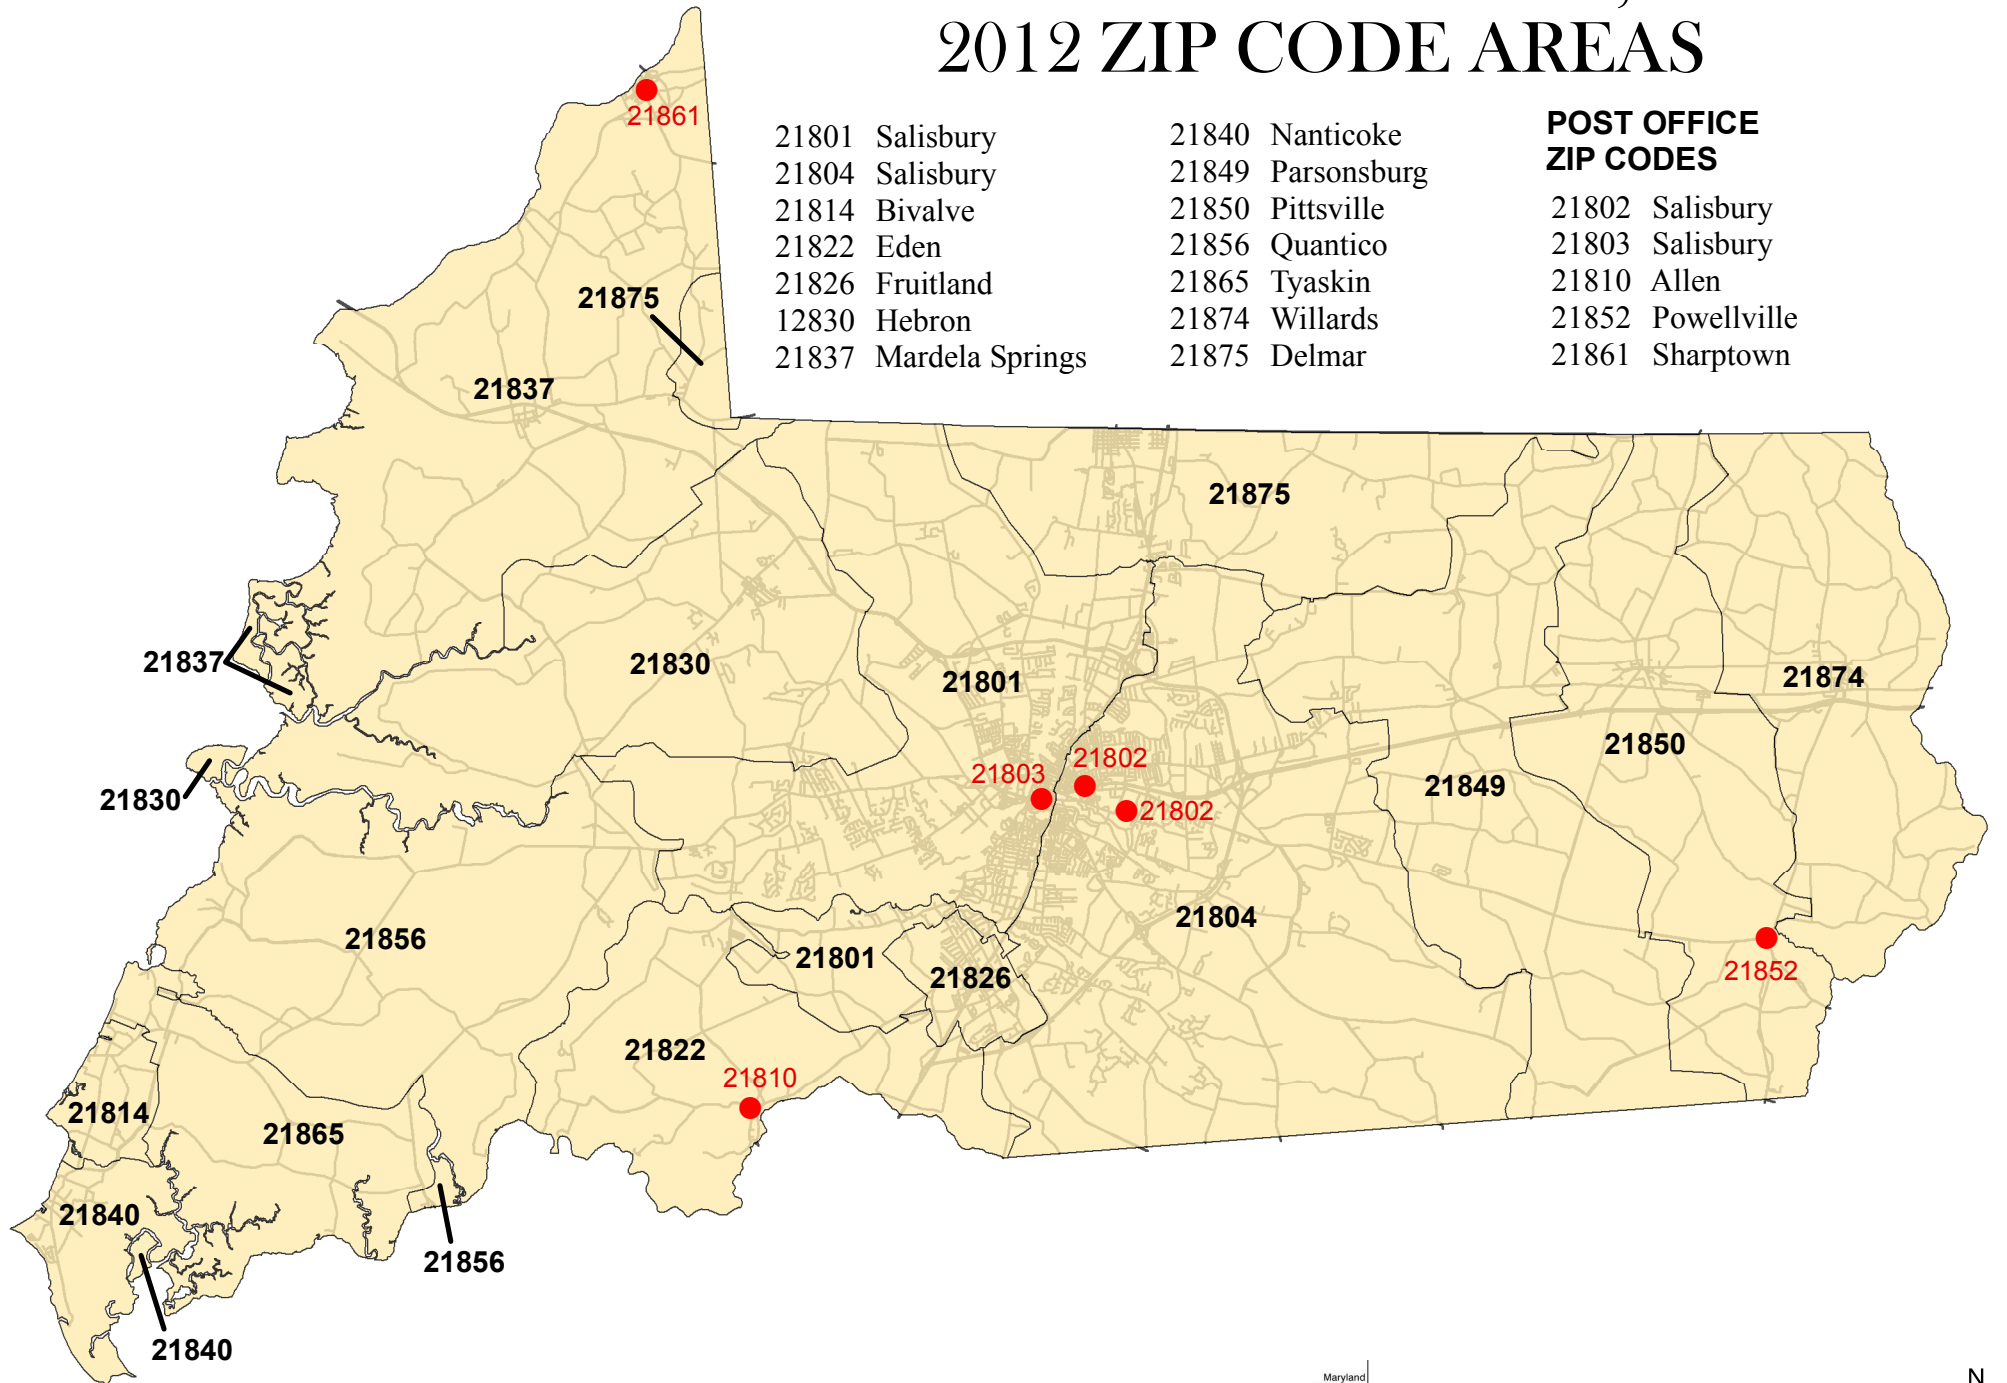

# WICOMICO COUNTY, MD

## 2012 ZIP CODE AREAS

21801 Salisbury  
 21804 Salisbury  
 21814 Bivalve  
 21822 Eden  
 21826 Fruitland  
 12830 Hebron  
 21837 Mardela Springs

21840 Nanticoke  
 21849 Parsonsburg  
 21850 Pittsville  
 21856 Quantico  
 21865 Tyaskin  
 21874 Willards  
 21875 Delmar

**POST OFFICE  
 ZIP CODES**  
 21802 Salisbury  
 21803 Salisbury  
 21810 Allen  
 21852 Powellville  
 21861 Sharptown