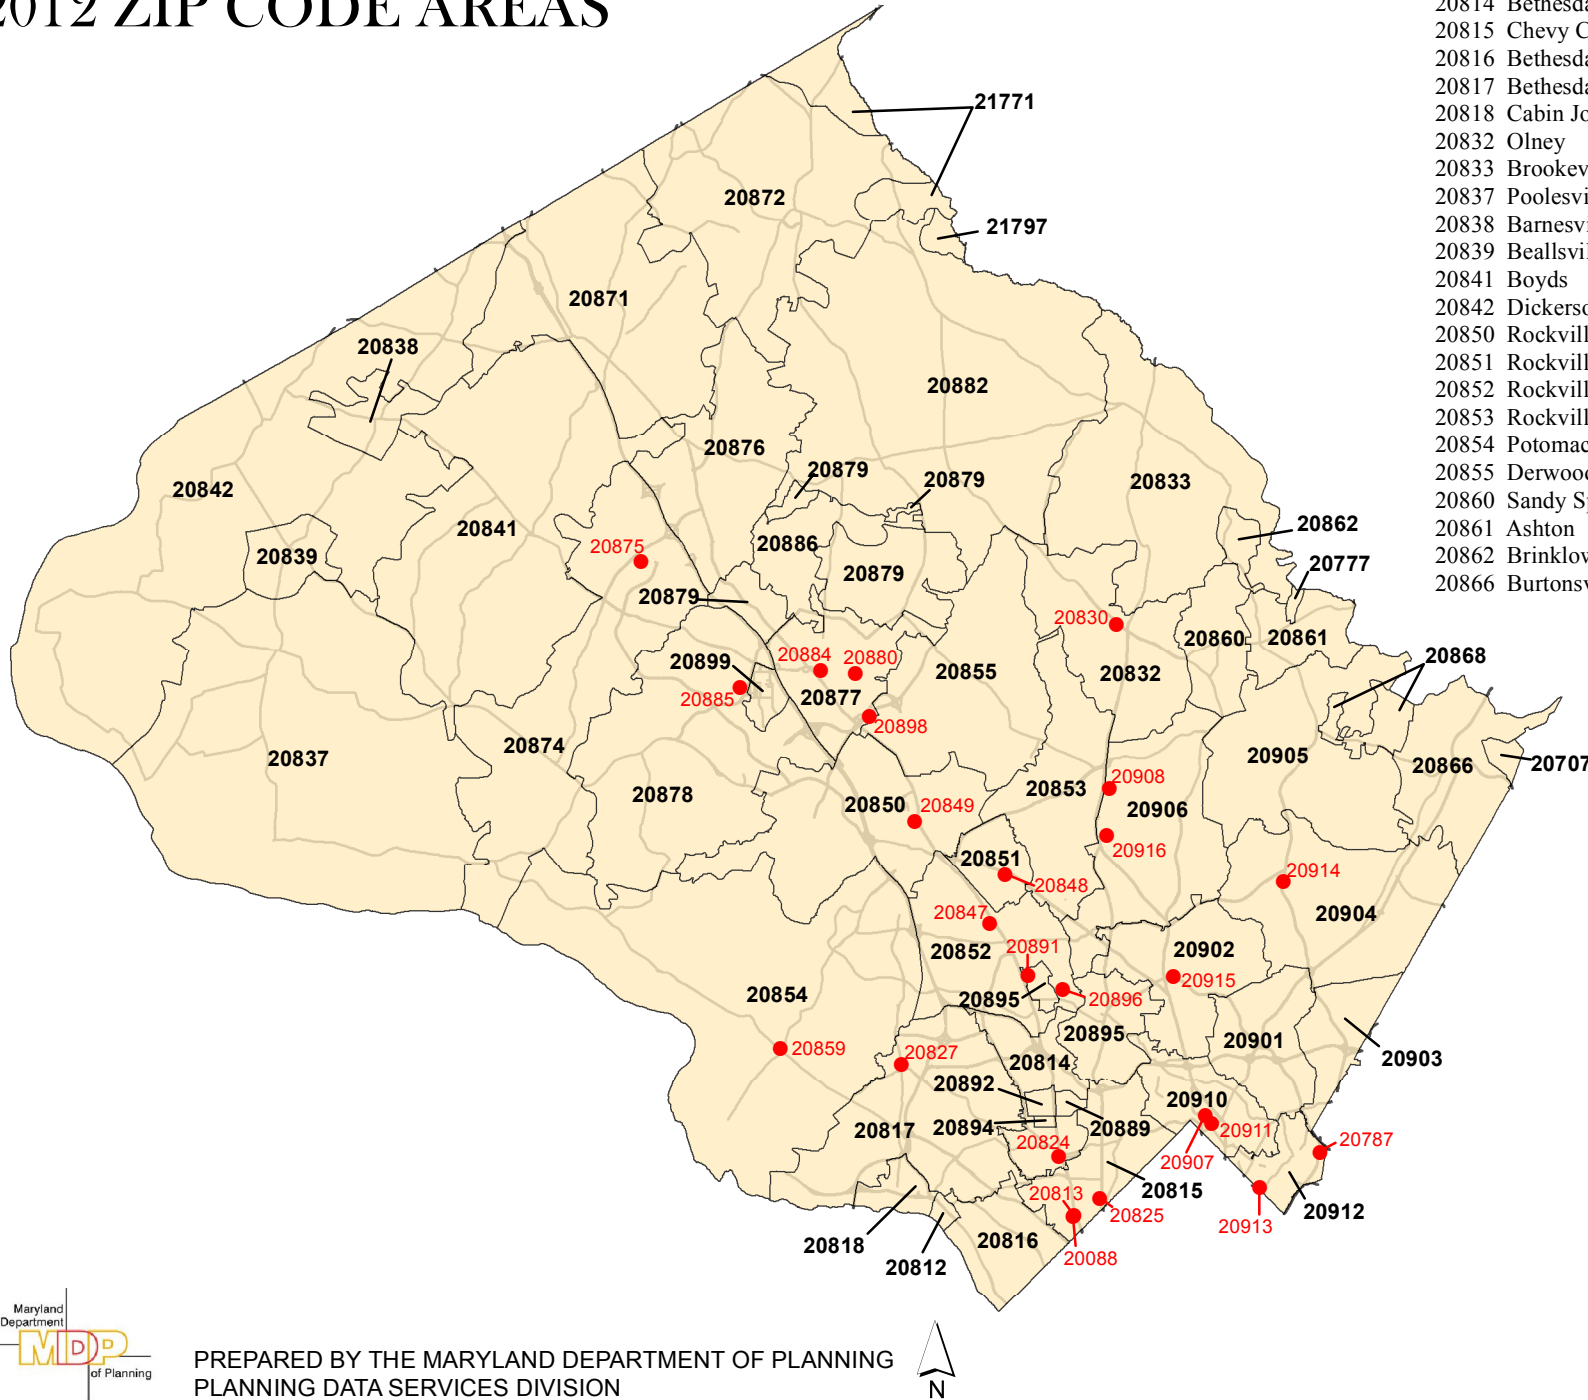

# MONTGOMERY COUNTY, MD

## 2012 ZIP CODE AREAS

20707 Laurel	20868 Spencerville
20777 Highland	20871 Clarksburg
20812 Glen Echo	20872 Damascus
20814 Bethesda	20874 Germantown
20815 Chevy Chase	20876 Germantown
20816 Bethesda	20877 Gaithersburg
20817 Bethesda	20878 Gaithersburg
20818 Cabin John	20879 Gaithersburg
20832 Olney	20882 Gaithersburg
20833 Brookeville	20886 Montgomery Village
20837 Poolesville	20889 Bethesda
20838 Barnesville	20892 Bethesda
20839 Beallsville	20894 Bethesda
20841 Boyds	20895 Kensington
20842 Dickerson	20899 Gaithersburg
20850 Rockville	20901 Silver Spring
20851 Rockville	20902 Silver Spring
20852 Rockville	20903 Silver Spring
20853 Rockville	20904 Silver Spring
20854 Potomac	20905 Silver Spring
20855 Derwood	20906 Silver Spring
20860 Sandy Spring	20910 Silver Spring
20861 Ashton	20912 Takoma Park
20862 Brinklow	21771 Mount Airy
20866 Burtonsville	21797 Woodbine

### POST OFFICE ZIP CODES

2088 Washington
20787 Hyattsville
20813 Bethesda
20824 Bethesda
20825 Chevy Chase
20827 Bethesda
20830 Olney
20847 Rockville
20848 Rockville
20849 Rockville
20859 Potomac
20875 Germantown
20880 Washington Grove
20884 Gaithersburg
20885 Gaithersburg
20891 Kensington
20896 Garrett Park
20898 Gaithersburg
20907 Silver Spring
20908 Silver Spring
20911 Silver Spring
20913 Takoma Park
20914 Silver Spring
20915 Silver Spring
20916 Silver Spring