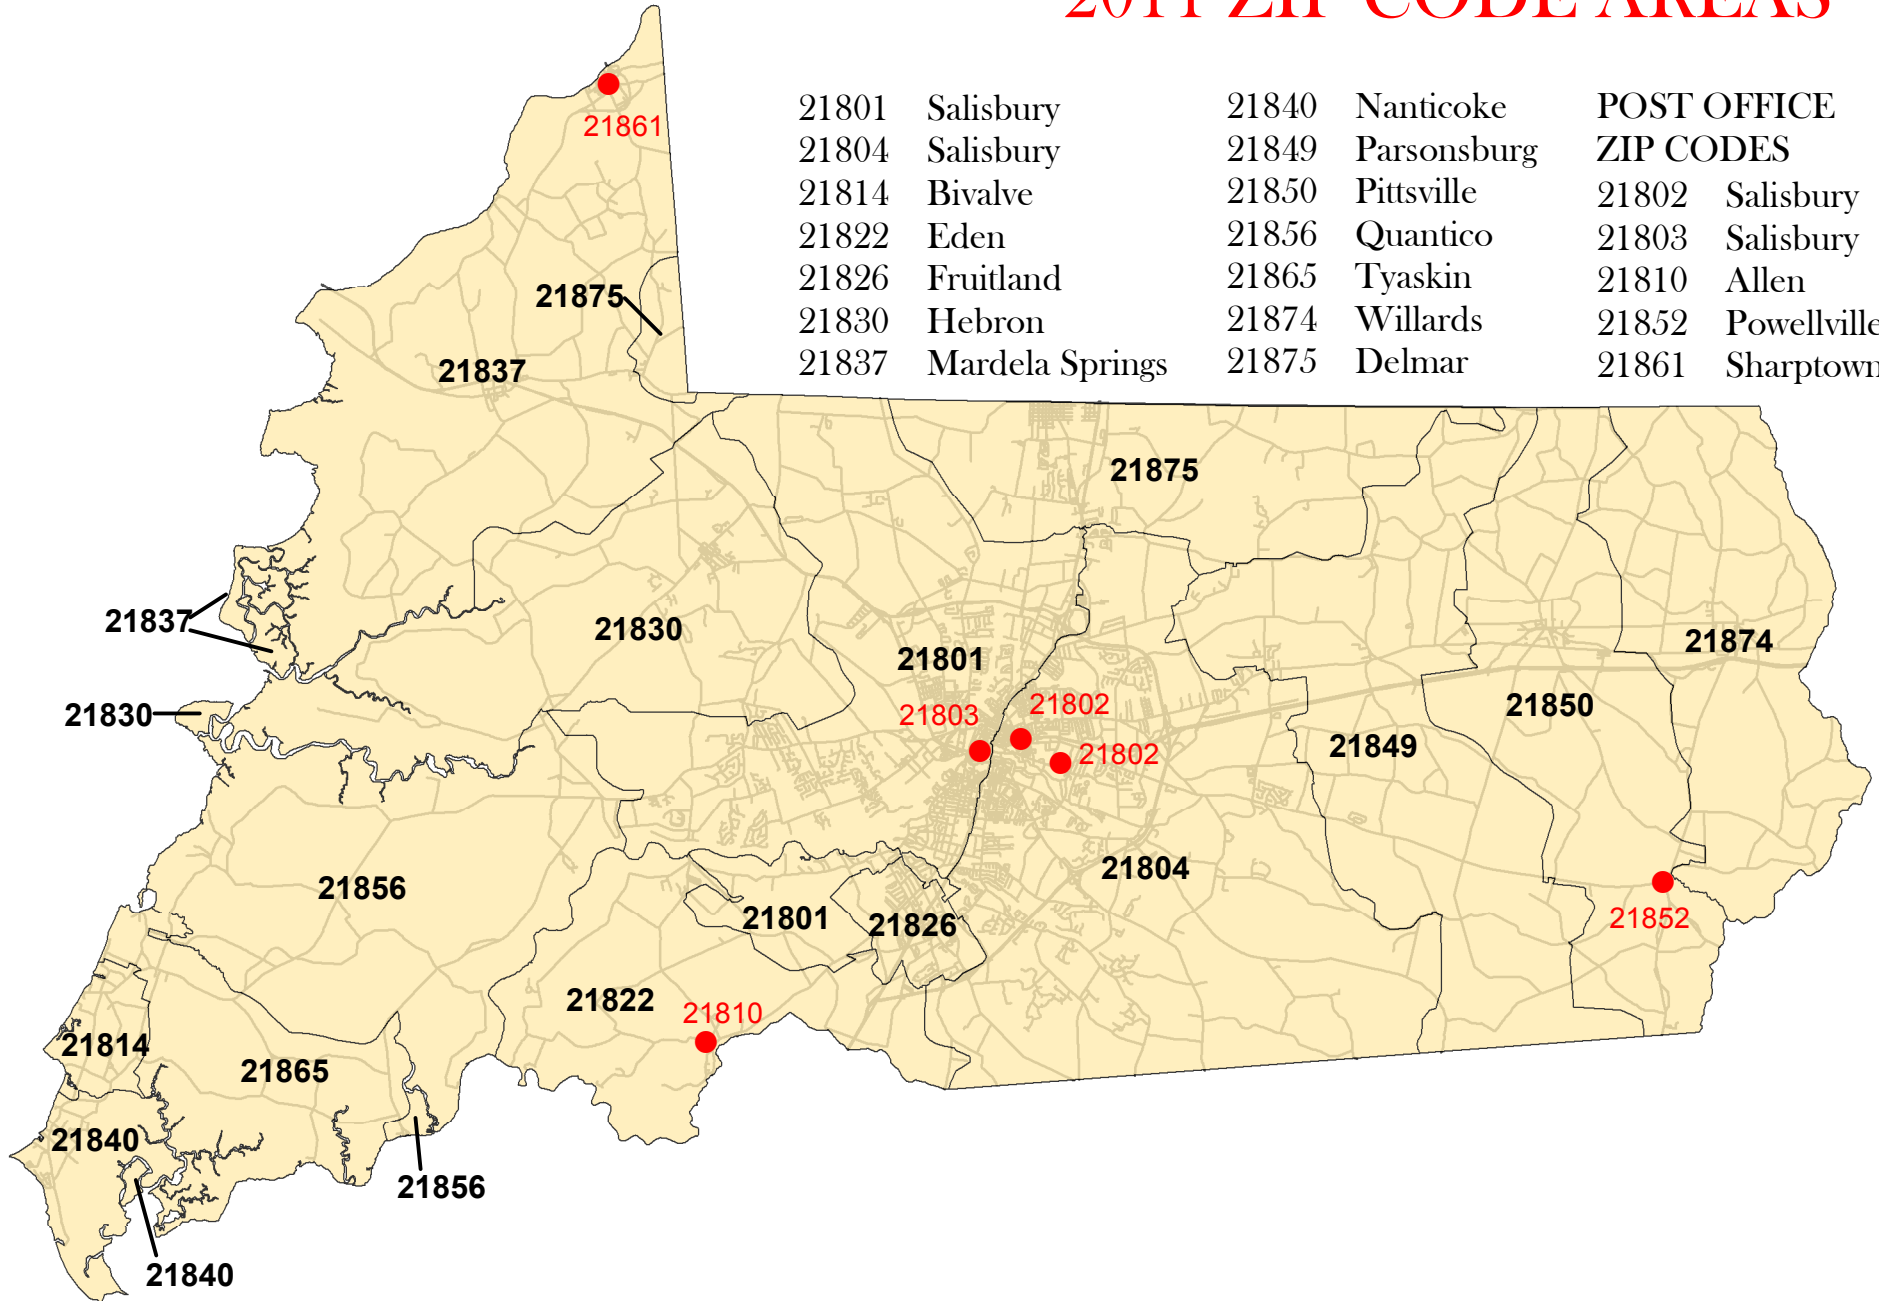

WICOMICO COUNTY, MD

2011 ZIP CODE AREAS

21801	Salisbury	21840	Nanticoke	POST OFFICE	
21804	Salisbury	21849	Parsonsburg	ZIP CODES	
21814	Bivalve	21850	Pittsville	21802	Salisbury
21822	Eden	21856	Quantico	21803	Salisbury
21826	Fruitland	21865	Tyaskin	21810	Allen
21830	Hebron	21874	Willards	21852	Powellville
21837	Mardela Springs	21875	Delmar	21861	Sharptown