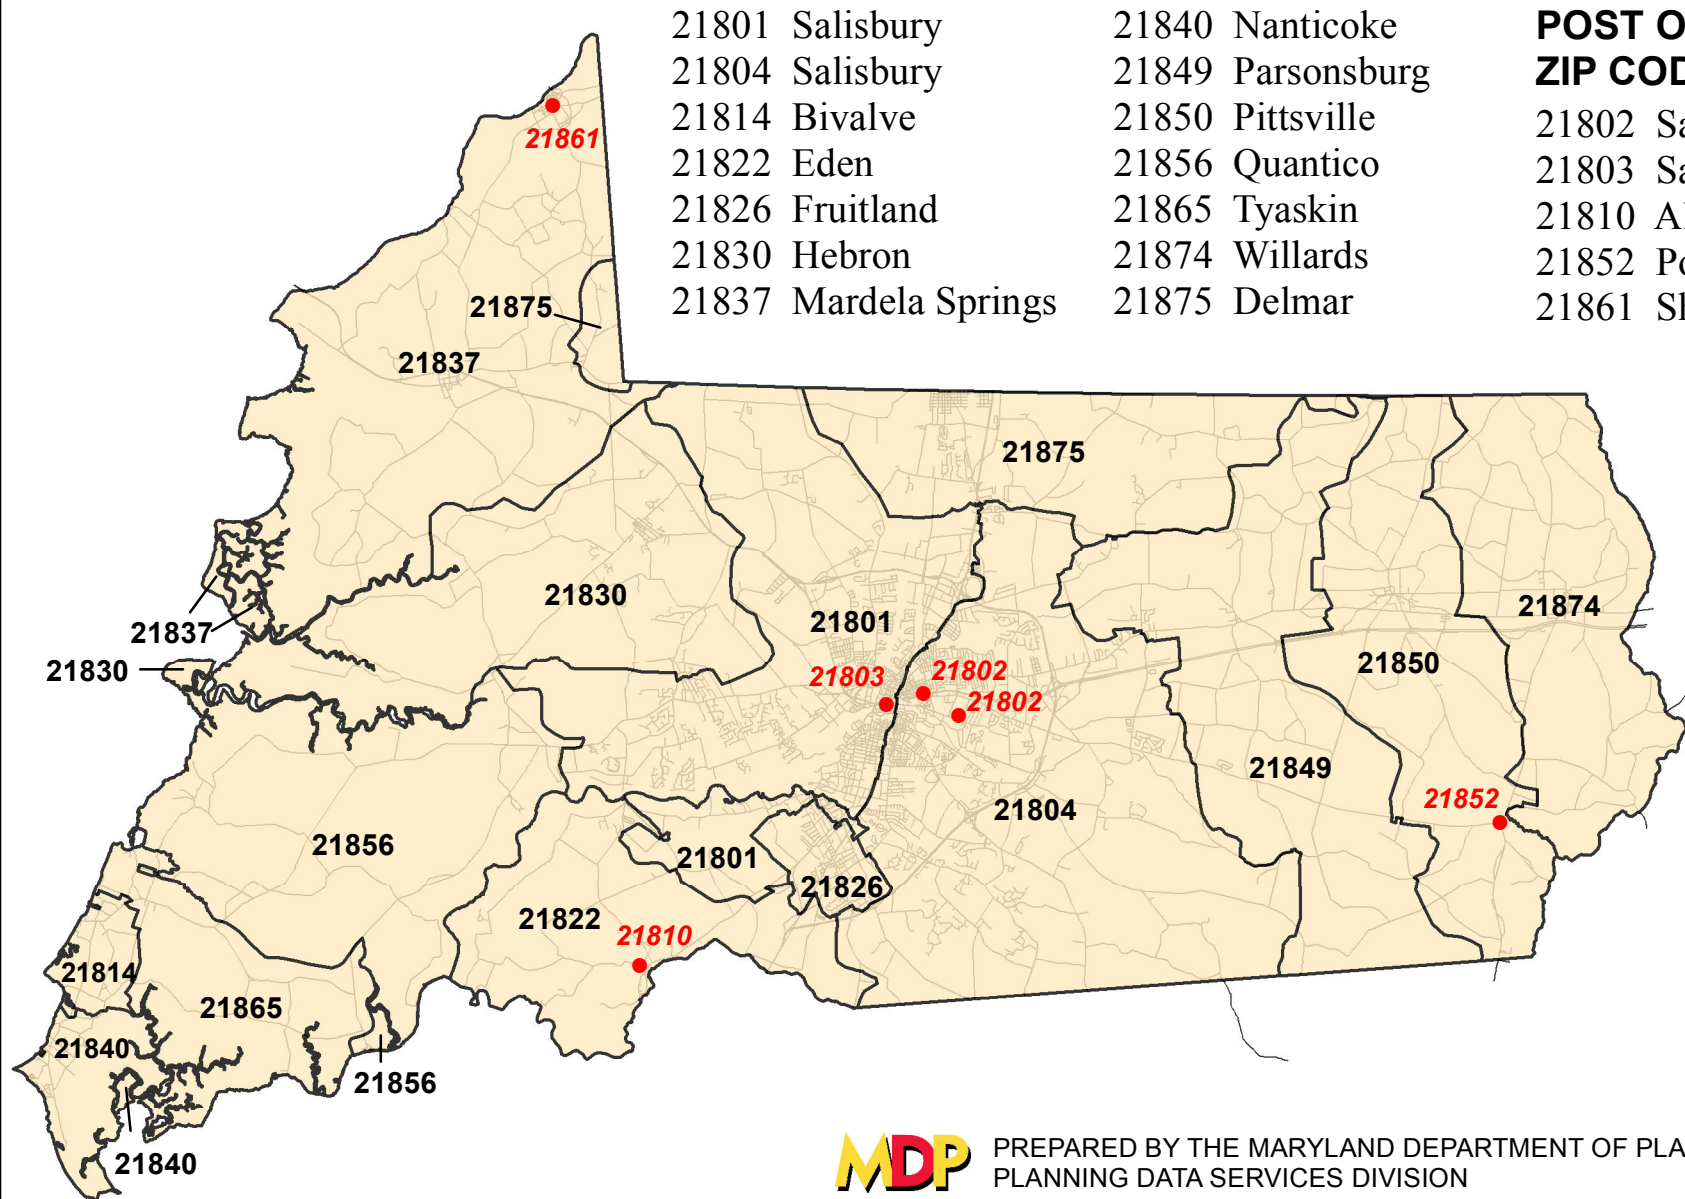

WICOMICO COUNTY, MARYLAND

2010 ZIP CODE AREAS

21801 Salisbury	21840 Nanticoke
21804 Salisbury	21849 Parsonsburg
21814 Bivalve	21850 Pittsville
21822 Eden	21856 Quantico
21826 Fruitland	21865 Tyaskin
21830 Hebron	21874 Willards
21837 Mardela Springs	21875 Delmar

POST OFFICE ZIP CODES	
21802	Salisbury
21803	Salisbury
21810	Allen
21852	Powellville
21861	Sharptown

PREPARED BY THE MARYLAND DEPARTMENT OF PLANNING
PLANNING DATA SERVICES DIVISION