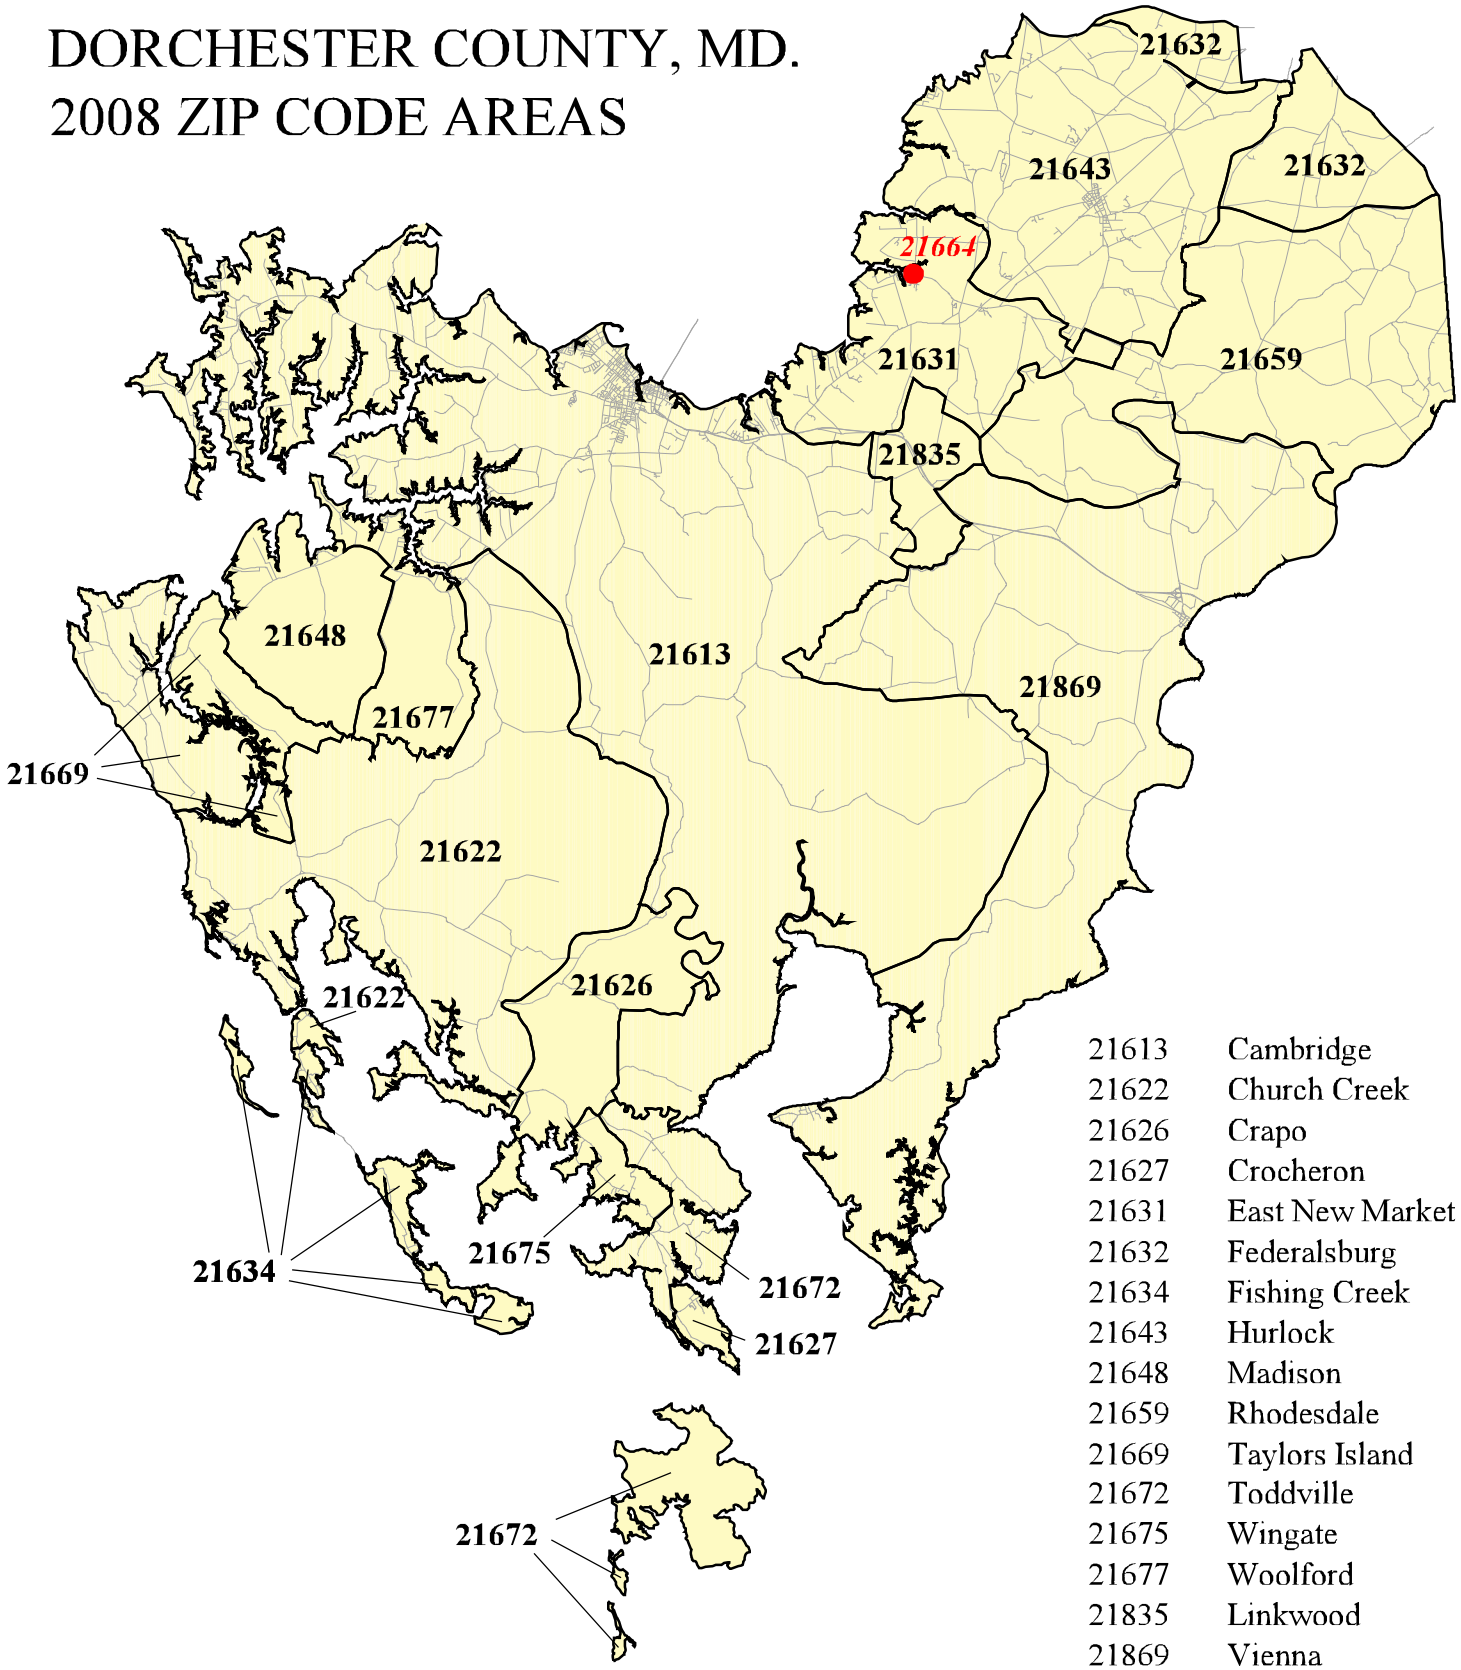

# DORCHESTER COUNTY, MD. 2008 ZIP CODE AREAS

- 21613 Cambridge
- 21622 Church Creek
- 21626 Crapo
- 21627 Crocheron
- 21631 East New Market
- 21632 Federalsburg
- 21634 Fishing Creek
- 21643 Hurlock
- 21648 Madison
- 21659 Rhodesdale
- 21669 Taylors Island
- 21672 Toddville
- 21675 Wingate
- 21677 Woolford
- 21835 Linkwood
- 21869 Vienna

## POST OFFICE ZIP CODES

21664 Secretary