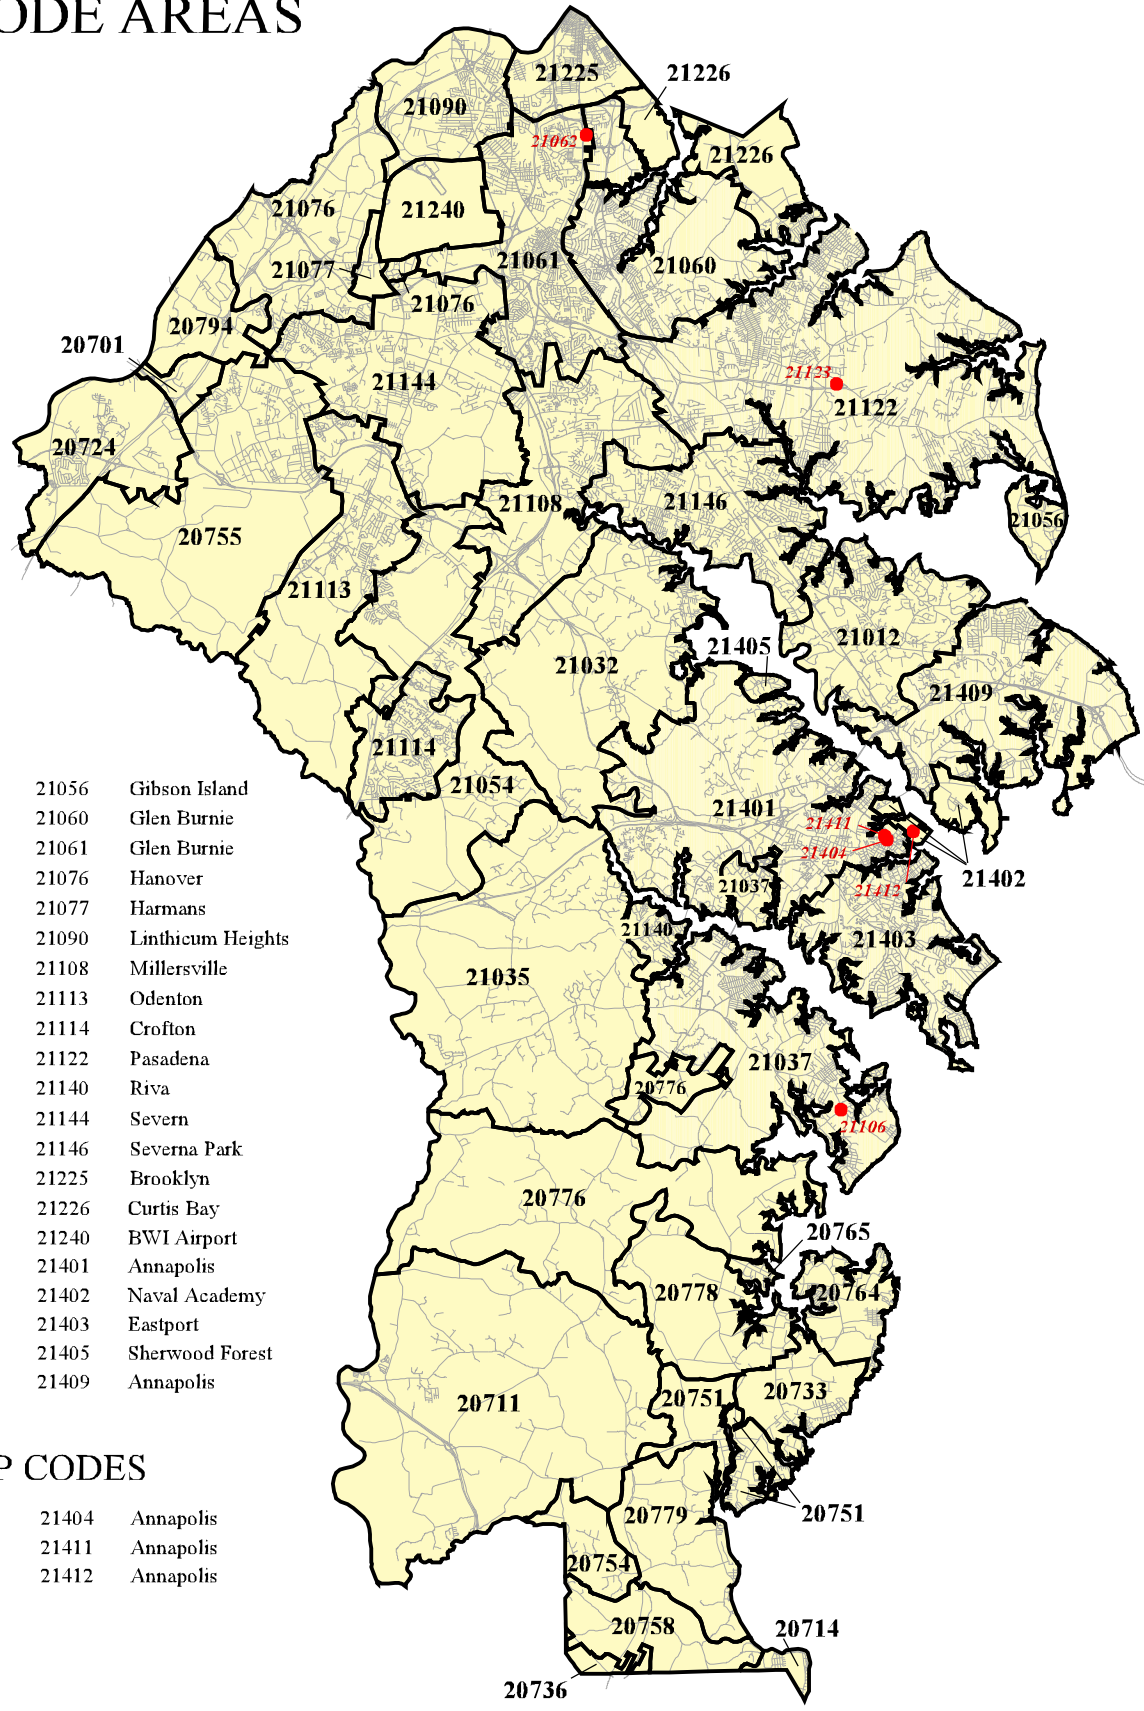

ANNE ARUNDEL COUNTY, MD. 2008 ZIP CODE AREAS

20701	Annapolis Junction	21056	Gibson Island
20711	Lothian	21060	Glen Burnie
20714	North Beach	21061	Glen Burnie
20724	Laurel	21076	Hanover
20733	Churchton	21077	Harmans
20736	Owings	21090	Linthicum Heights
20751	Deale	21108	Millersville
20754	Dunkirk	21113	Odenton
20755	Fort George G Meade	21114	Crofton
20758	Friendship	21122	Pasadena
20764	Shady Side	21140	Riva
20765	Galesville	21144	Severn
20776	Harwood	21146	Severna Park
20778	West River	21225	Brooklyn
20779	Tracys Landing	21226	Curtis Bay
20794	Jessup	21240	BWI Airport
21012	Arnold	21401	Annapolis
21032	Crownsville	21402	Naval Academy
21035	Davidsonville	21403	Eastport
21037	Edgewater	21405	Sherwood Forest
21054	Gambrills	21409	Annapolis