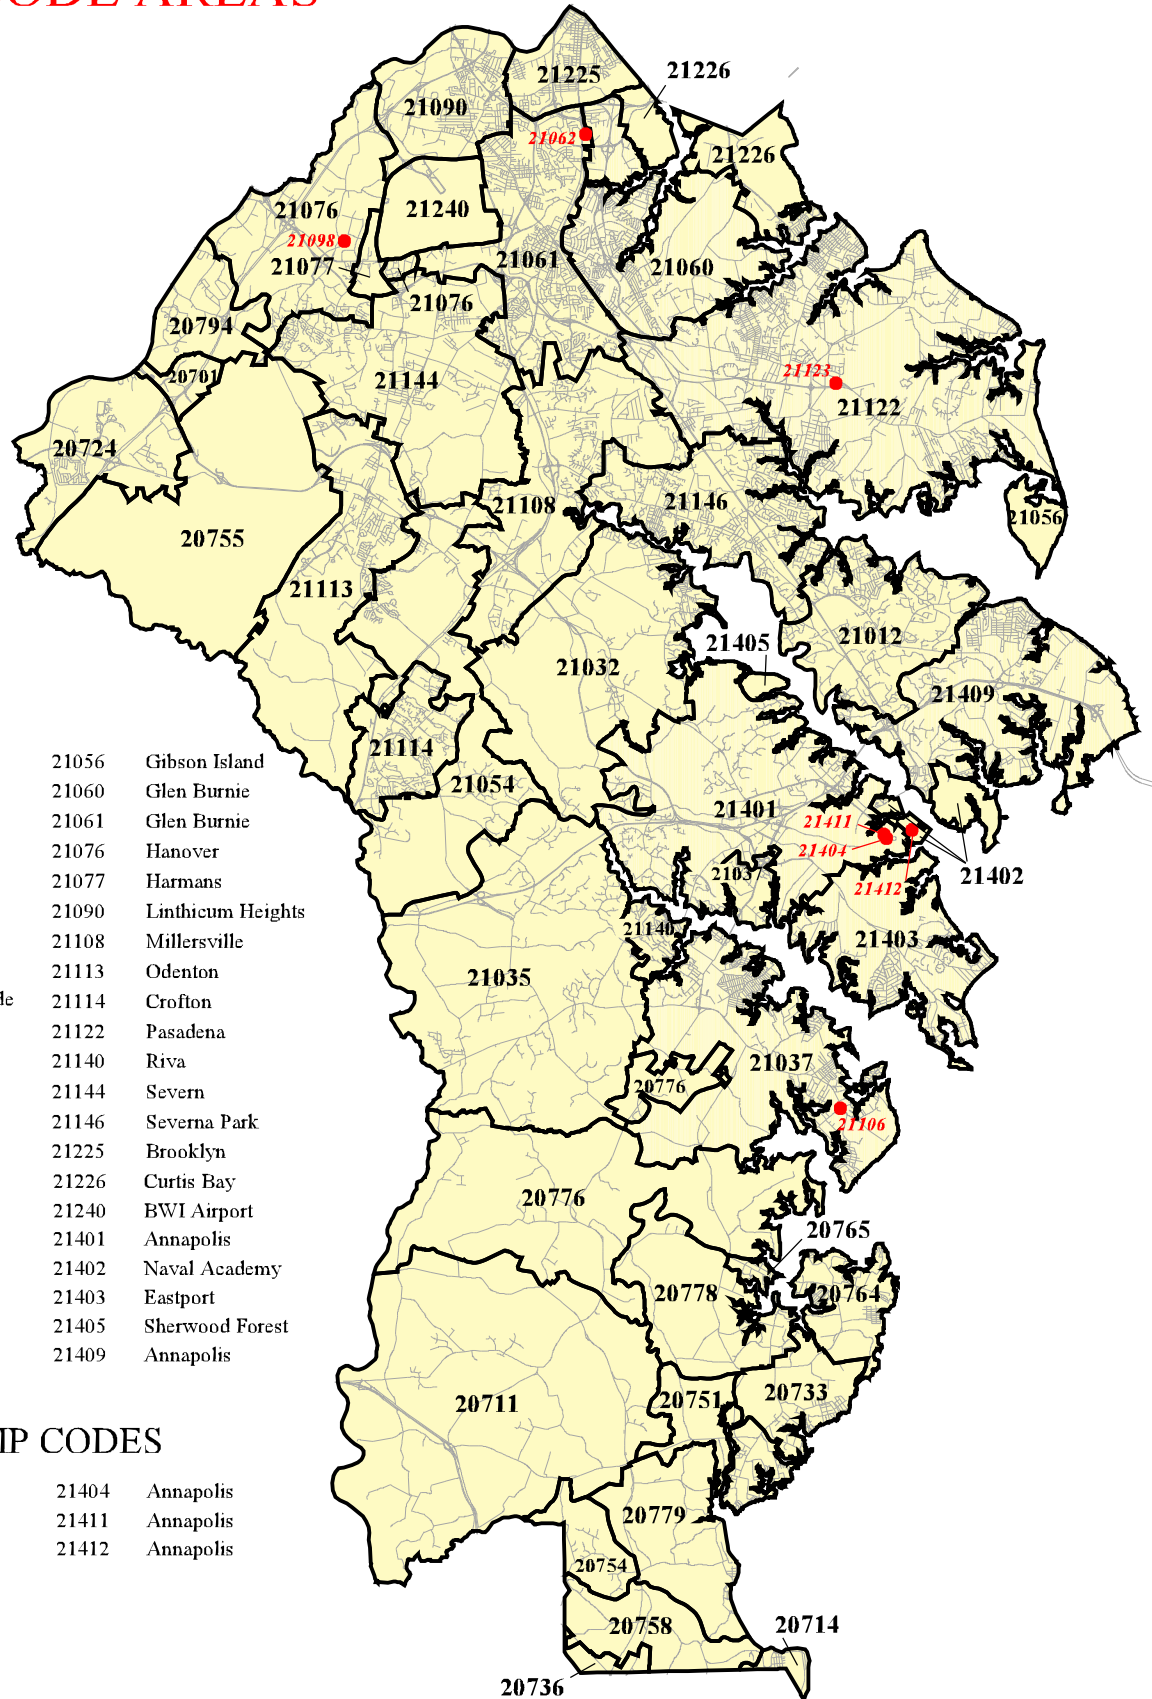

ANNE ARUNDEL COUNTY, MD.

2007 ZIP CODE AREAS

20701	Annapolis Junction	21056	Gibson Island
20711	Lothian	21060	Glen Burnie
20714	North Beach	21061	Glen Burnie
20724	Laurel	21076	Hanover
20733	Churchton	21077	Harmans
20736	Owings	21090	Linthicum Heights
20751	Deale	21108	Millersville
20754	Dunkirk	21113	Odenton
20755	Fort George G Meade	21114	Crofton
20758	Friendship	21122	Pasadena
20764	Shady Side	21140	Riva
20765	Galesville	21144	Severn
20776	Harwood	21146	Severna Park
20778	West River	21225	Brooklyn
20779	Tracys Landing	21226	Curtis Bay
20794	Jessup	21240	BWI Airport
21012	Arnold	21401	Annapolis
21032	Crownsville	21402	Naval Academy
21035	Davidsonville	21403	Eastport
21037	Edgewater	21405	Sherwood Forest
21054	Gambrills	21409	Annapolis

POST OFFICE ZIP CODES

21062	Glen Burnie	21404	Annapolis
21098	Hanover	21411	Annapolis
21106	Mayo	21412	Annapolis
21123	Pasadena		