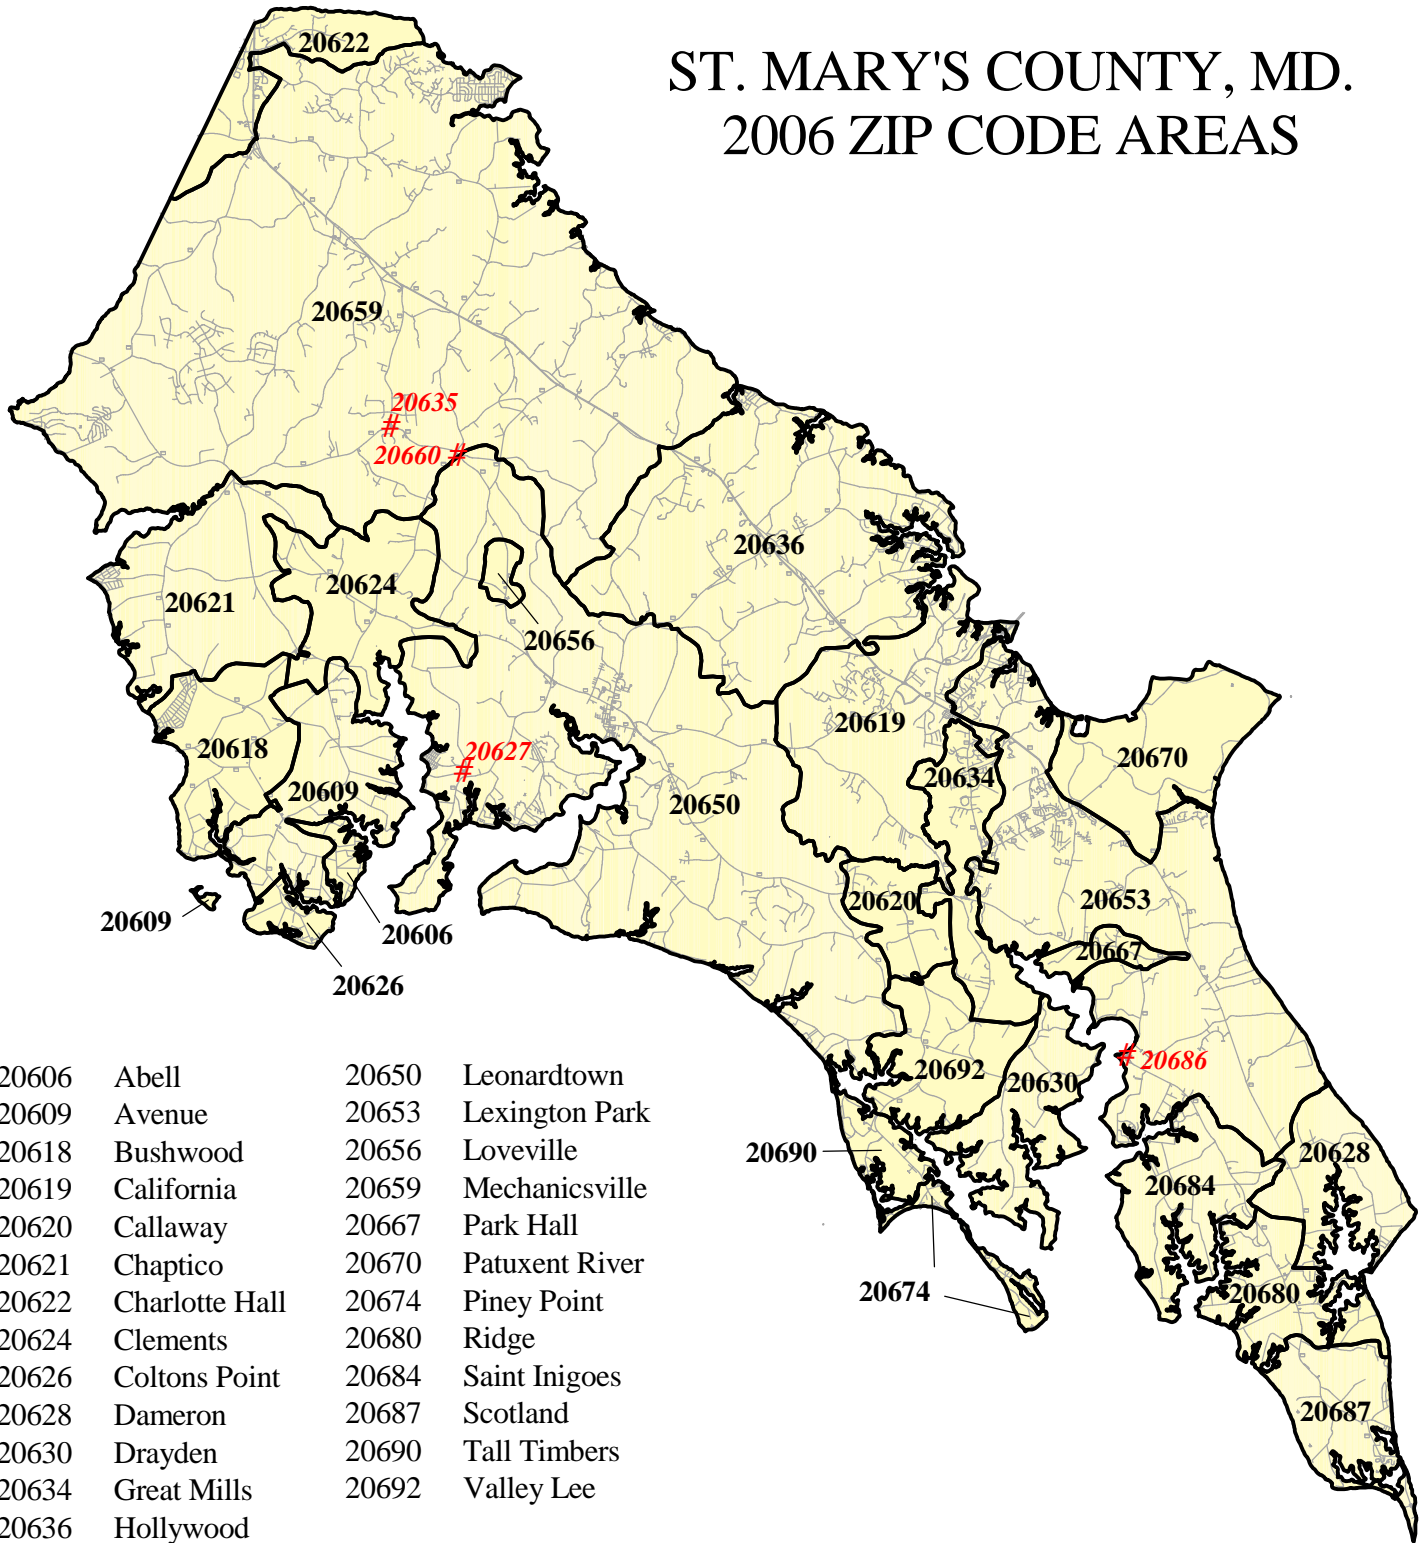

ST. MARY'S COUNTY, MD. 2006 ZIP CODE AREAS

20606	Abell	20650	Leonardtwn
20609	Avenue	20653	Lexington Park
20618	Bushwood	20656	Loveville
20619	California	20659	Mechanicsville
20620	Callaway	20667	Park Hall
20621	Chaptico	20670	Patuxent River
20622	Charlotte Hall	20674	Piney Point
20624	Clements	20680	Ridge
20626	Coltons Point	20684	Saint Inigoes
20628	Dameron	20687	Scotland
20630	Drayden	20690	Tall Timbers
20634	Great Mills	20692	Valley Lee
20636	Hollywood		

2006 POST OFFICE ZIP CODES

20627	Compton
20635	Helen
20660	Morganza
20686	St. Mary's City

MAP PREPARED BY MARYLAND DEPARTMENT OF PLANNING
PLANNING DATA SERVICES DIVISION