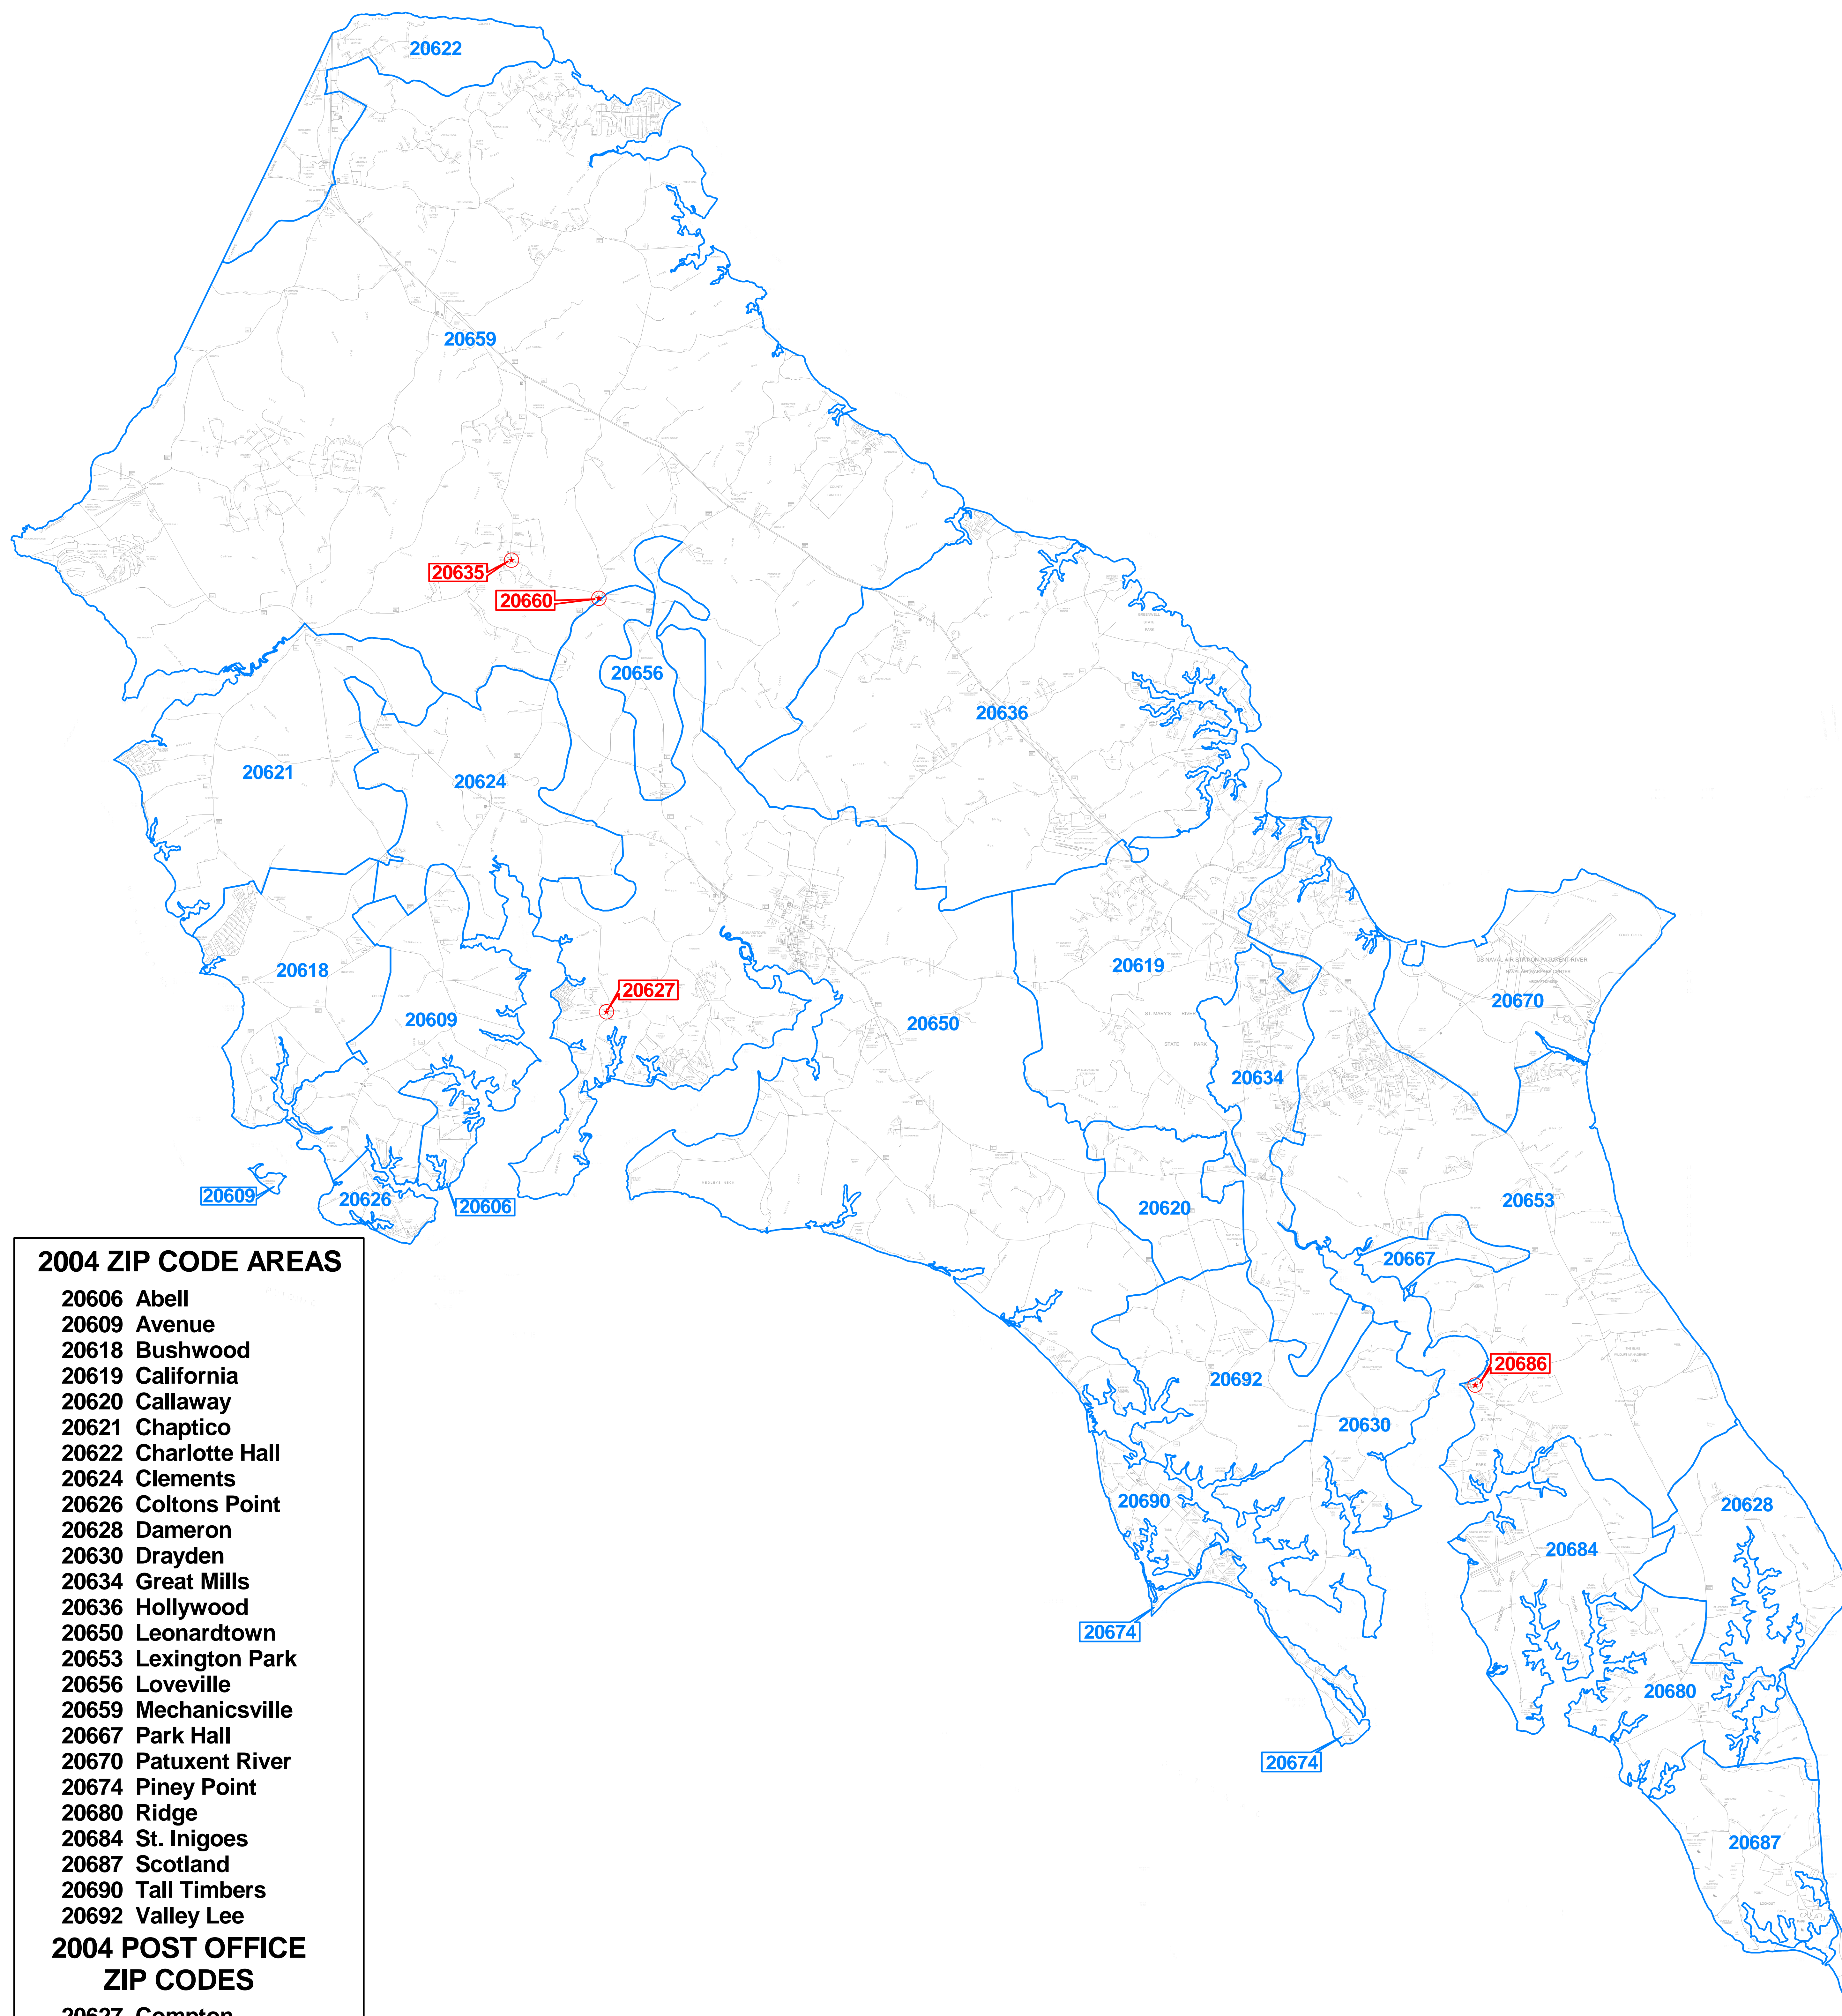

# ST. MARY'S COUNTY, MARYLAND

## 2004 ZIP CODE AREAS

- 2004 ZIP CODE AREAS**
- 20606 Abell
  - 20609 Avenue
  - 20618 Bushwood
  - 20619 California
  - 20620 Callaway
  - 20621 Chaptico
  - 20622 Charlotte Hall
  - 20624 Clements
  - 20626 Coltons Point
  - 20628 Dameron
  - 20630 Drayden
  - 20634 Great Mills
  - 20636 Hollywood
  - 20650 Leonardtown
  - 20653 Lexington Park
  - 20656 Loveville
  - 20659 Mechanicsville
  - 20667 Park Hall
  - 20670 Patuxent River
  - 20674 Piney Point
  - 20680 Ridge
  - 20684 St. Inigoes
  - 20687 Scotland
  - 20690 Tall Timbers
  - 20692 Valley Lee
- 2004 POST OFFICE ZIP CODES**
- 20627 Compton
  - 20635 Helen
  - 20660 Morganza
  - 20686 St. Mary's City