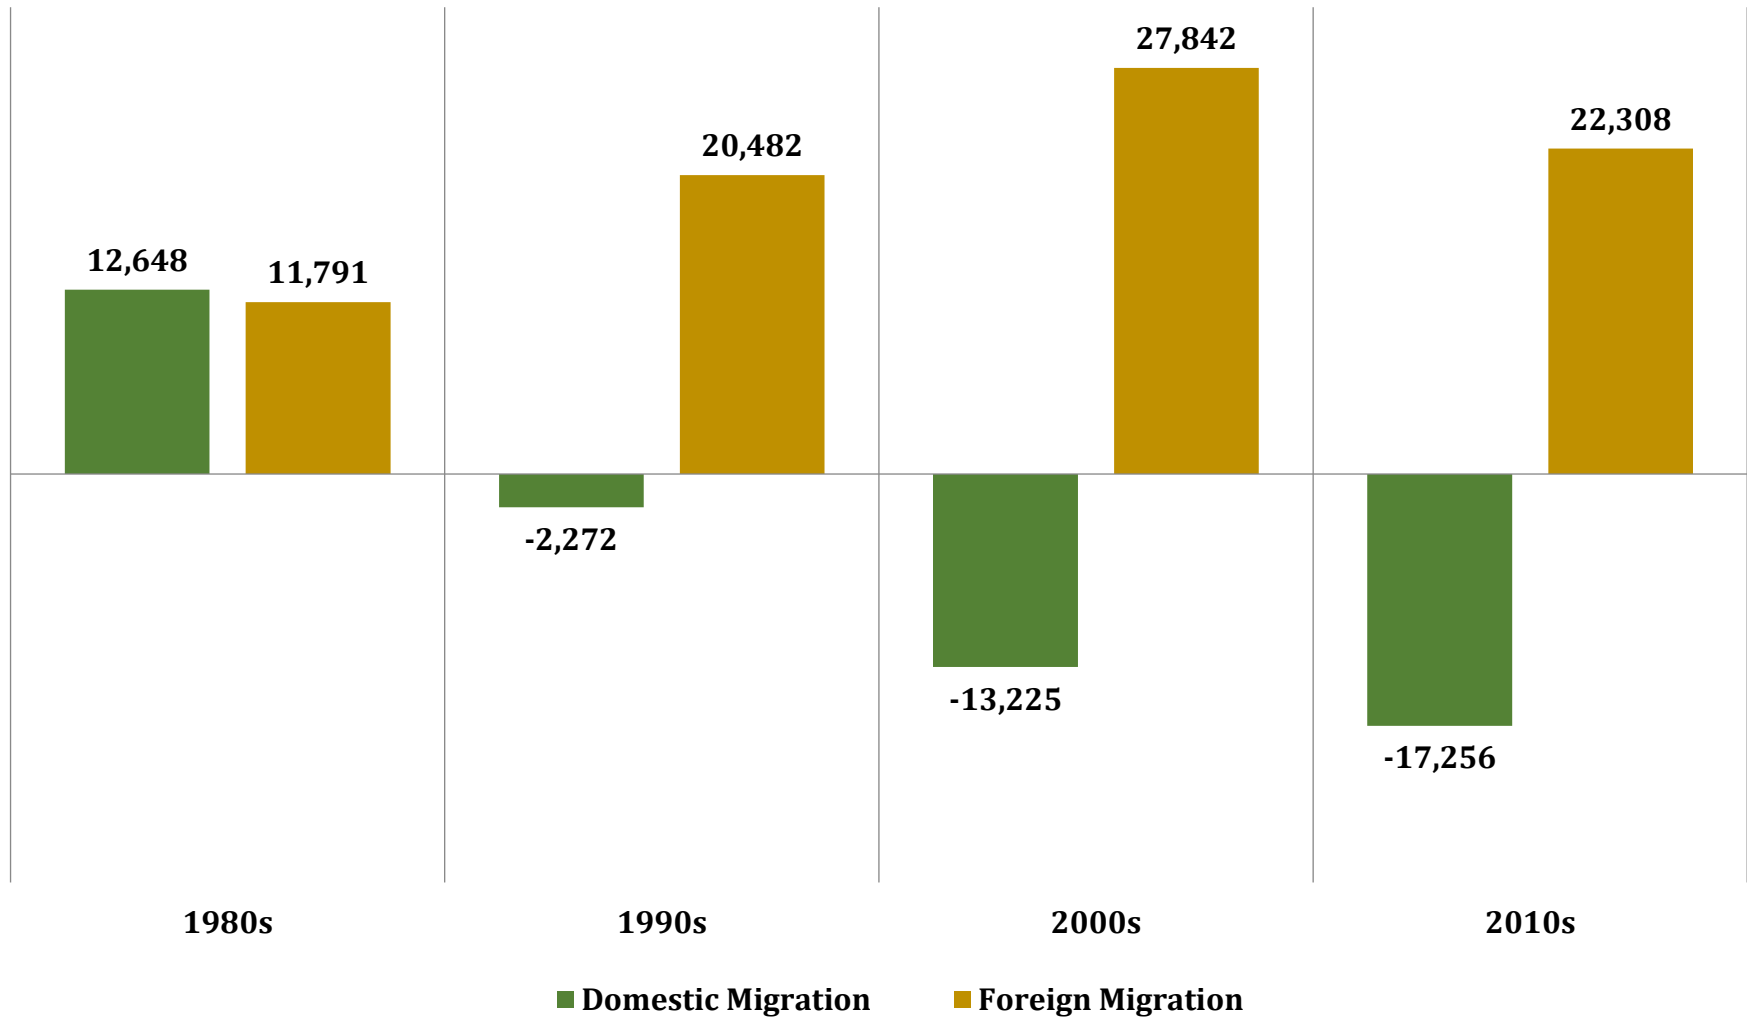

**Chart 10. Average Annual Net Domestic Migration and Foreign Immigration into Maryland**

Foreign immigration data is from the decennial census (1980s and 1990s) and from the American Community Survey (2000s and 2010s). Domestic migration is calculated as a residual for the 1980s, 1990s and 2000s; from 2010 forward this data has come from the Census Bureau's components of population change, part of the Annual Population Estimates for the April 1, 2010 to July 1, 2020 period.