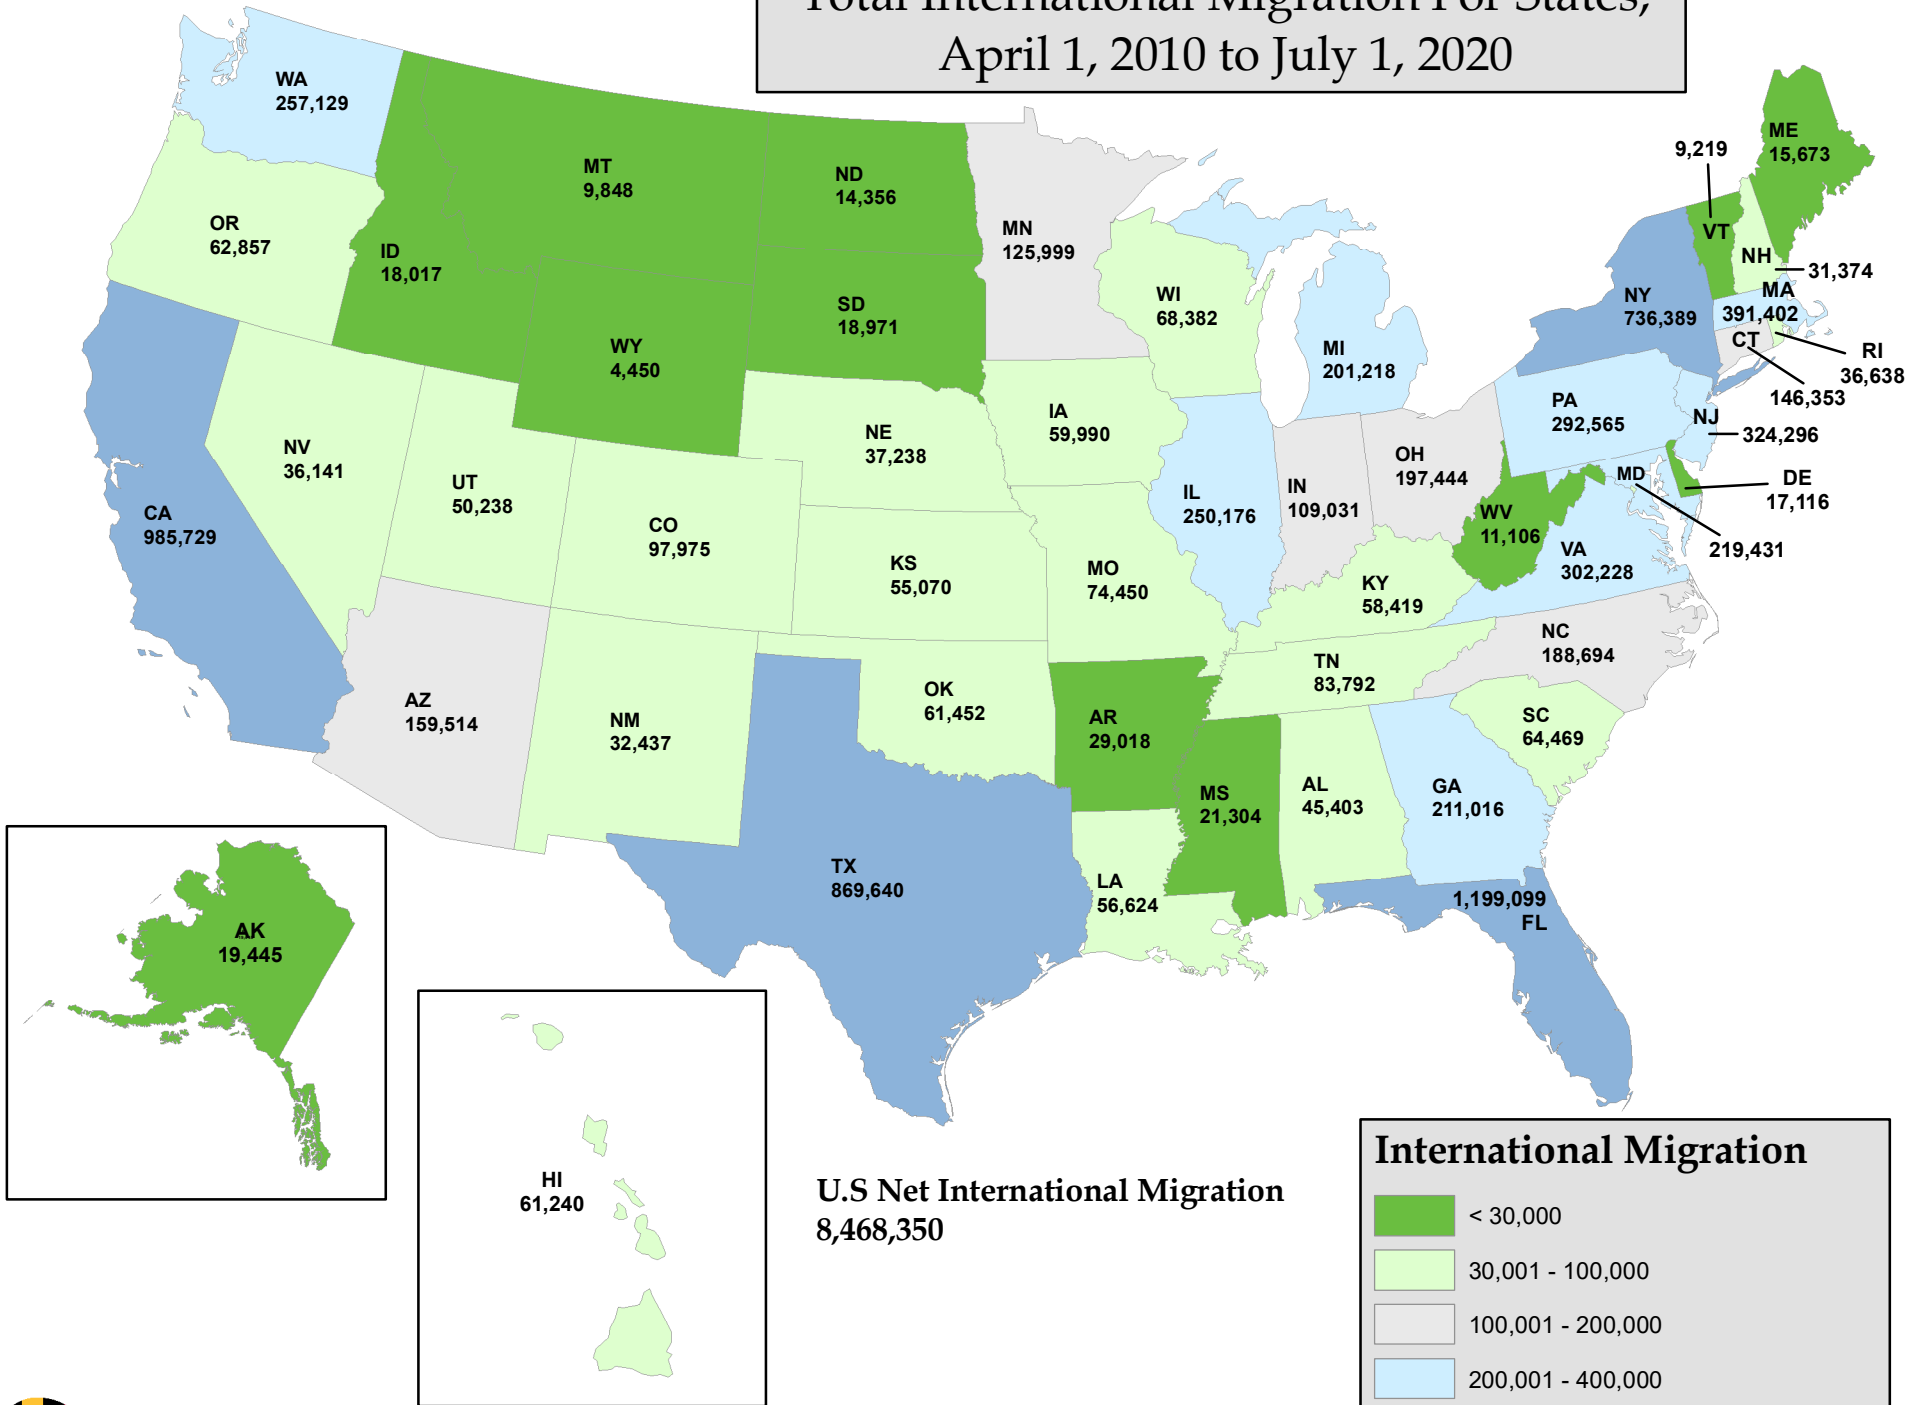

# Total International Migration For States, April 1, 2010 to July 1, 2020

**U.S Net International Migration**  
8,468,350