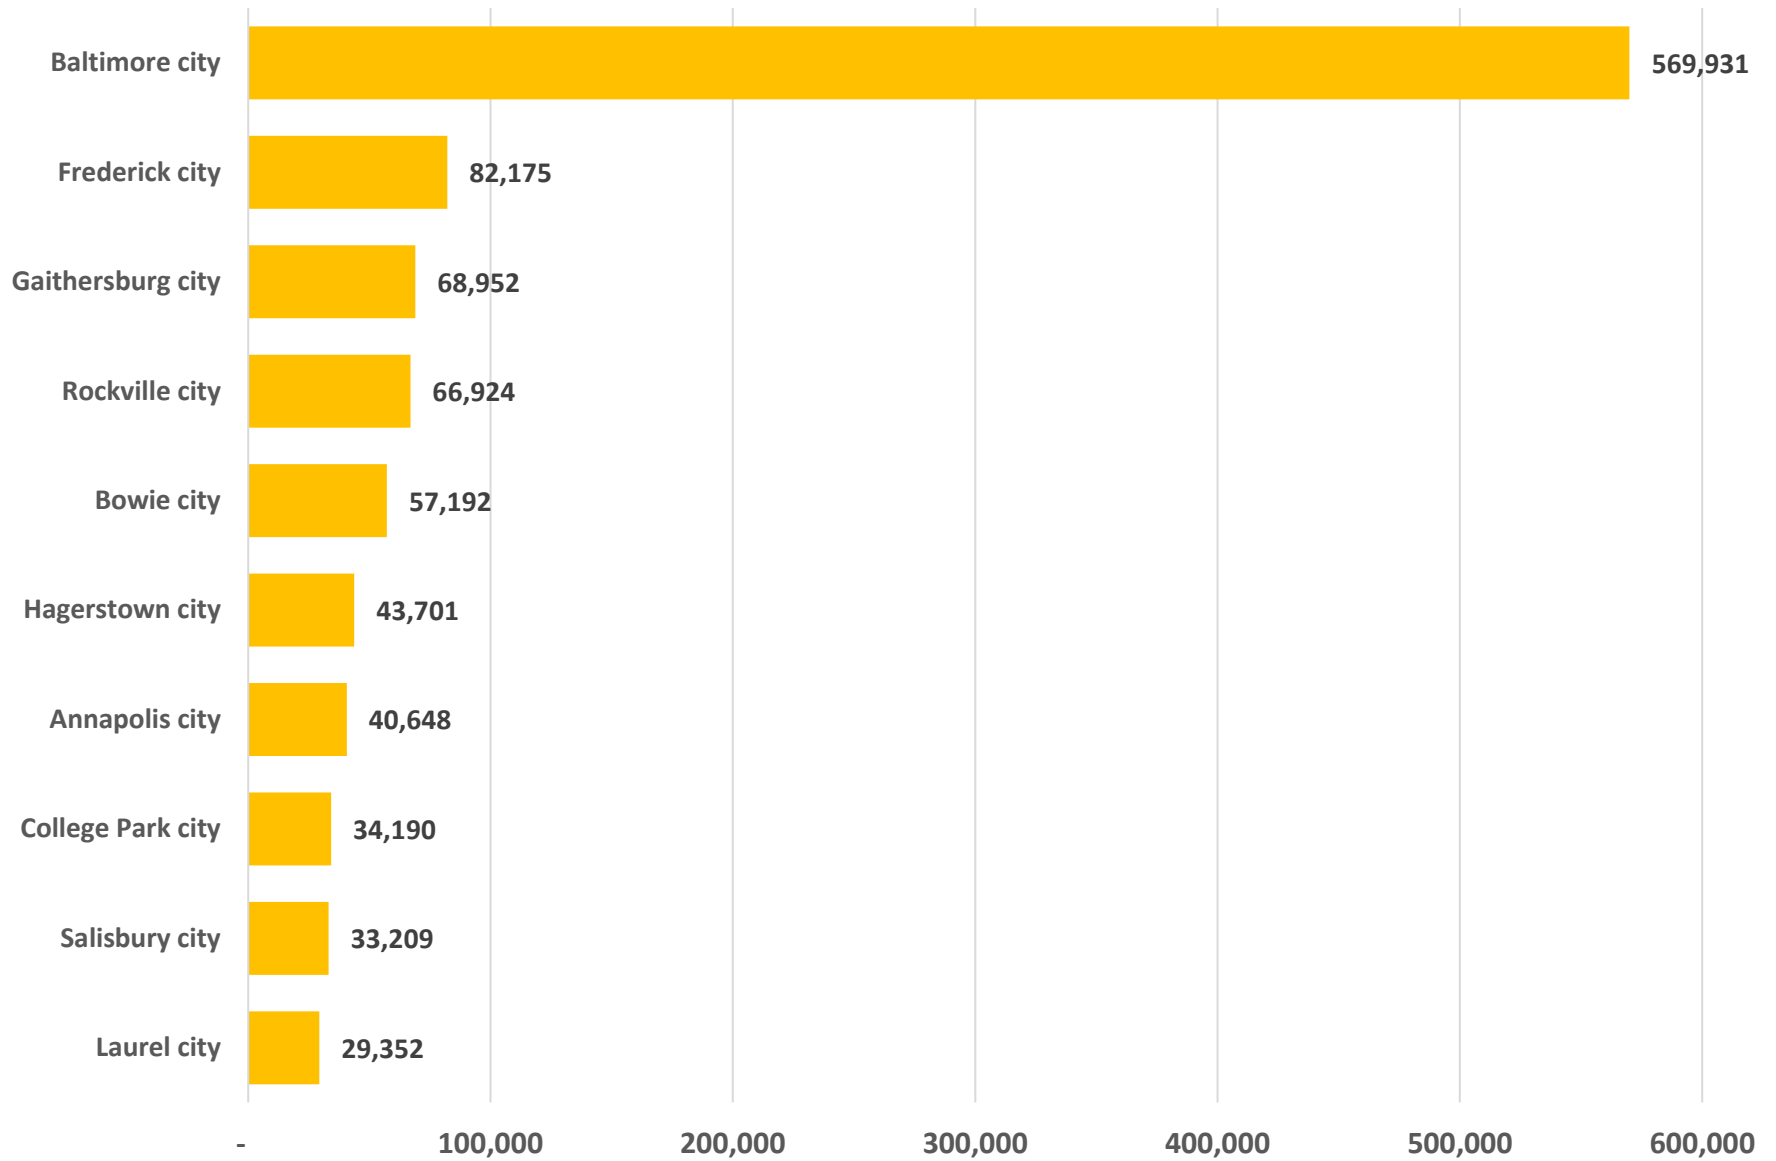

Chart 4. Maryland's Largest Municipal Populations July 1, 2022

Source: U.S. Census Bureau, Population Estimates of Incorporated Places. Released: May 18, 2023.