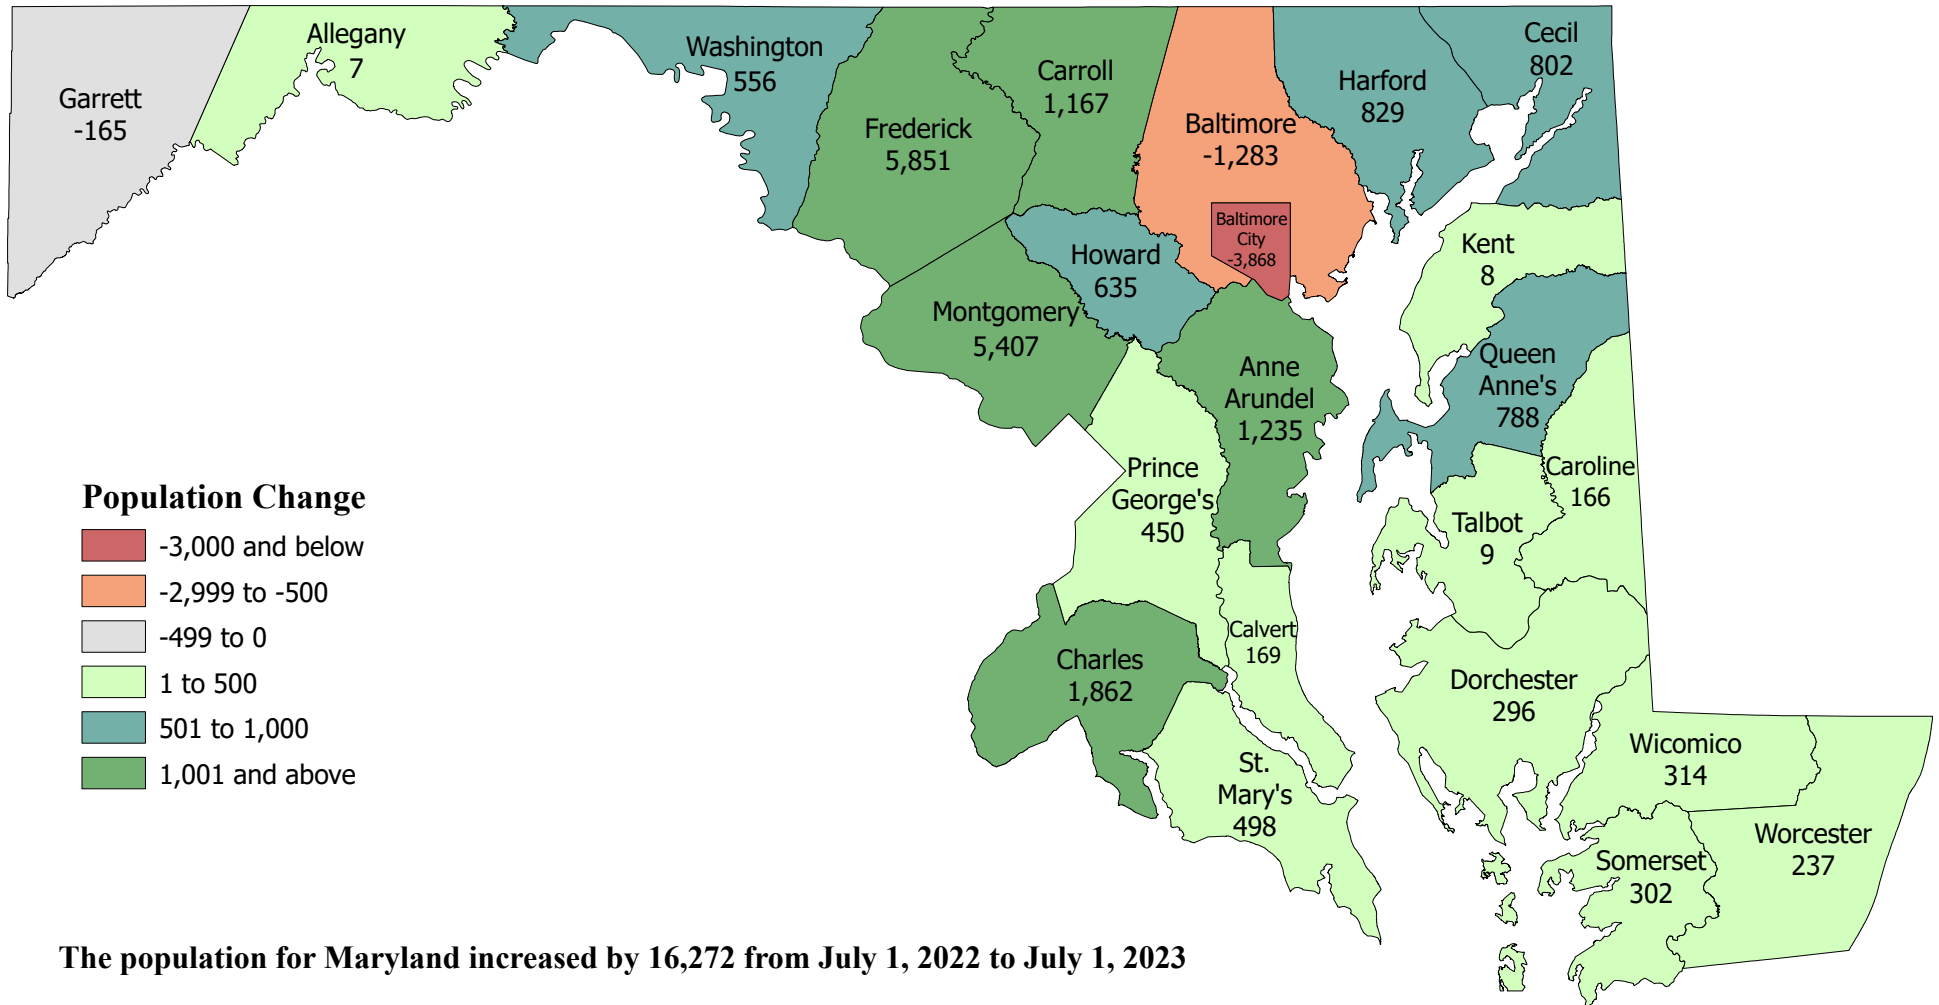

# Population Change for Maryland's Jurisdictions July 1, 2022 to July 1, 2023

Prepared by Maryland Department of Planning  
Projections and State Data Center  
Source: US Census Bureau, Population Estimates, March 2024