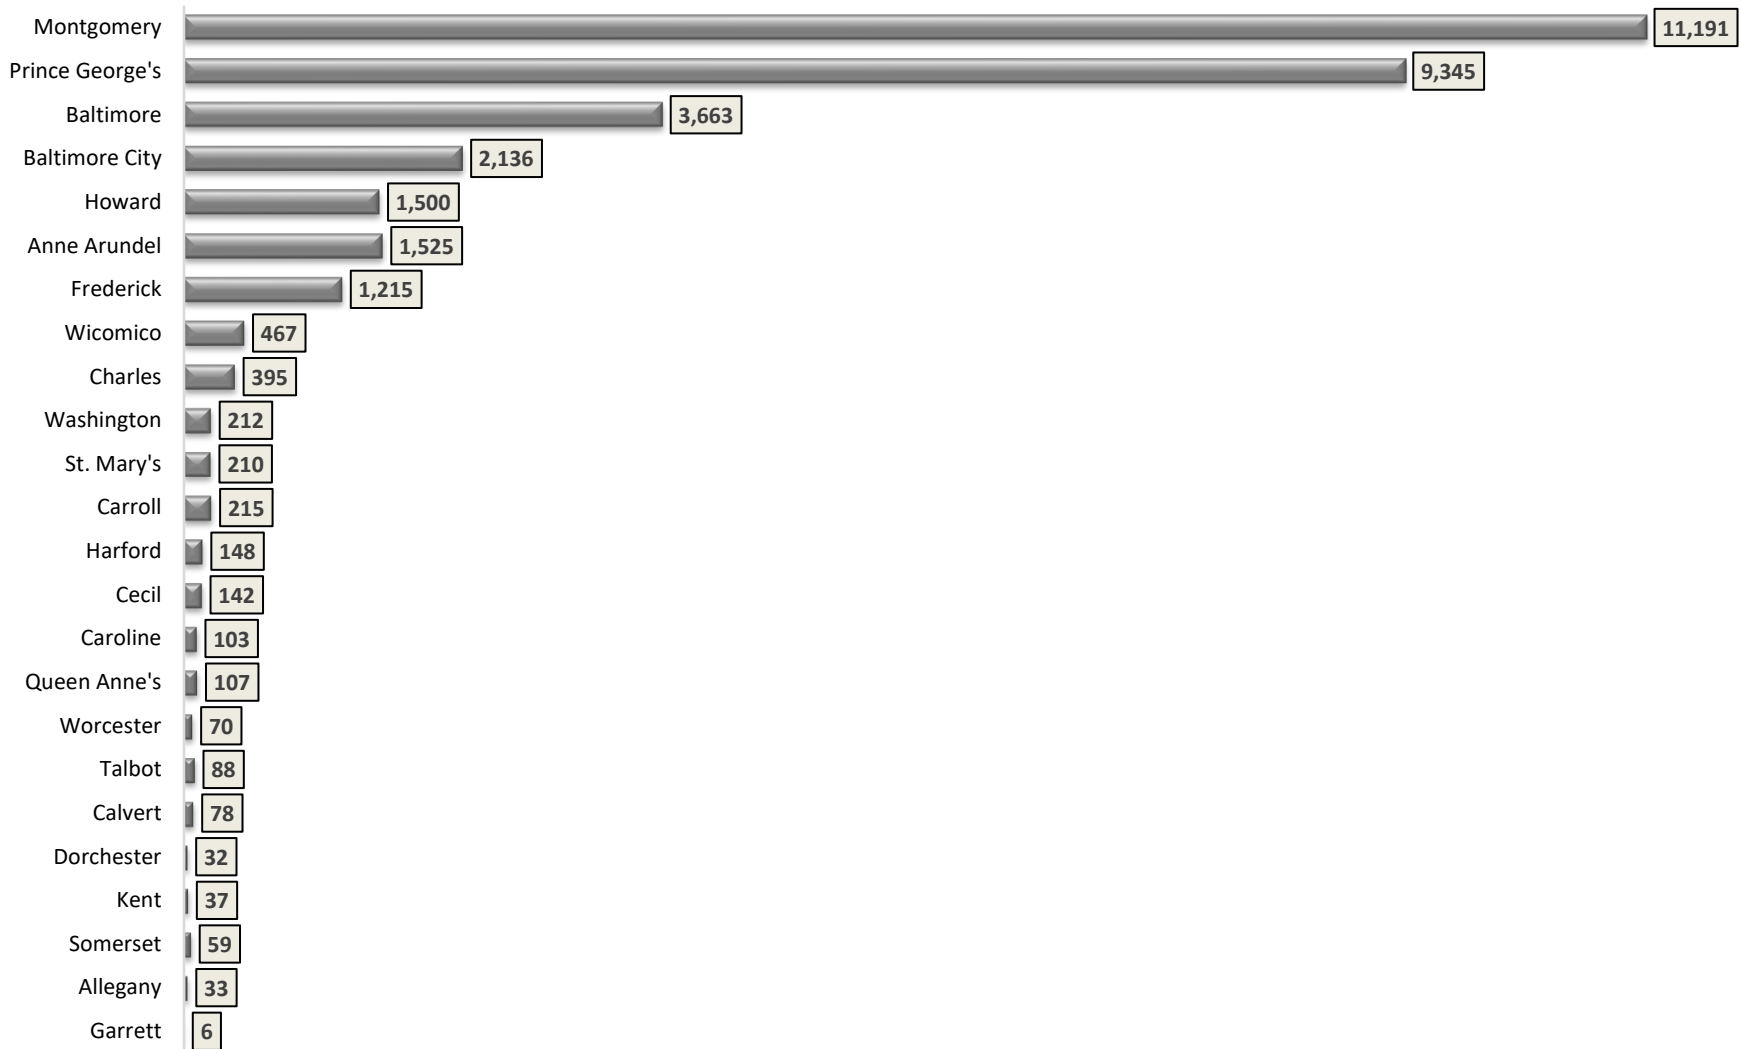

**Chart 6. Maryland Jurisdictions Estimated Net International Migration
July 1, 2022 - July 1, 2023**

Source: Population Division, U.S. Census Bureau. Prepared by the Maryland Department of Planning, 2024