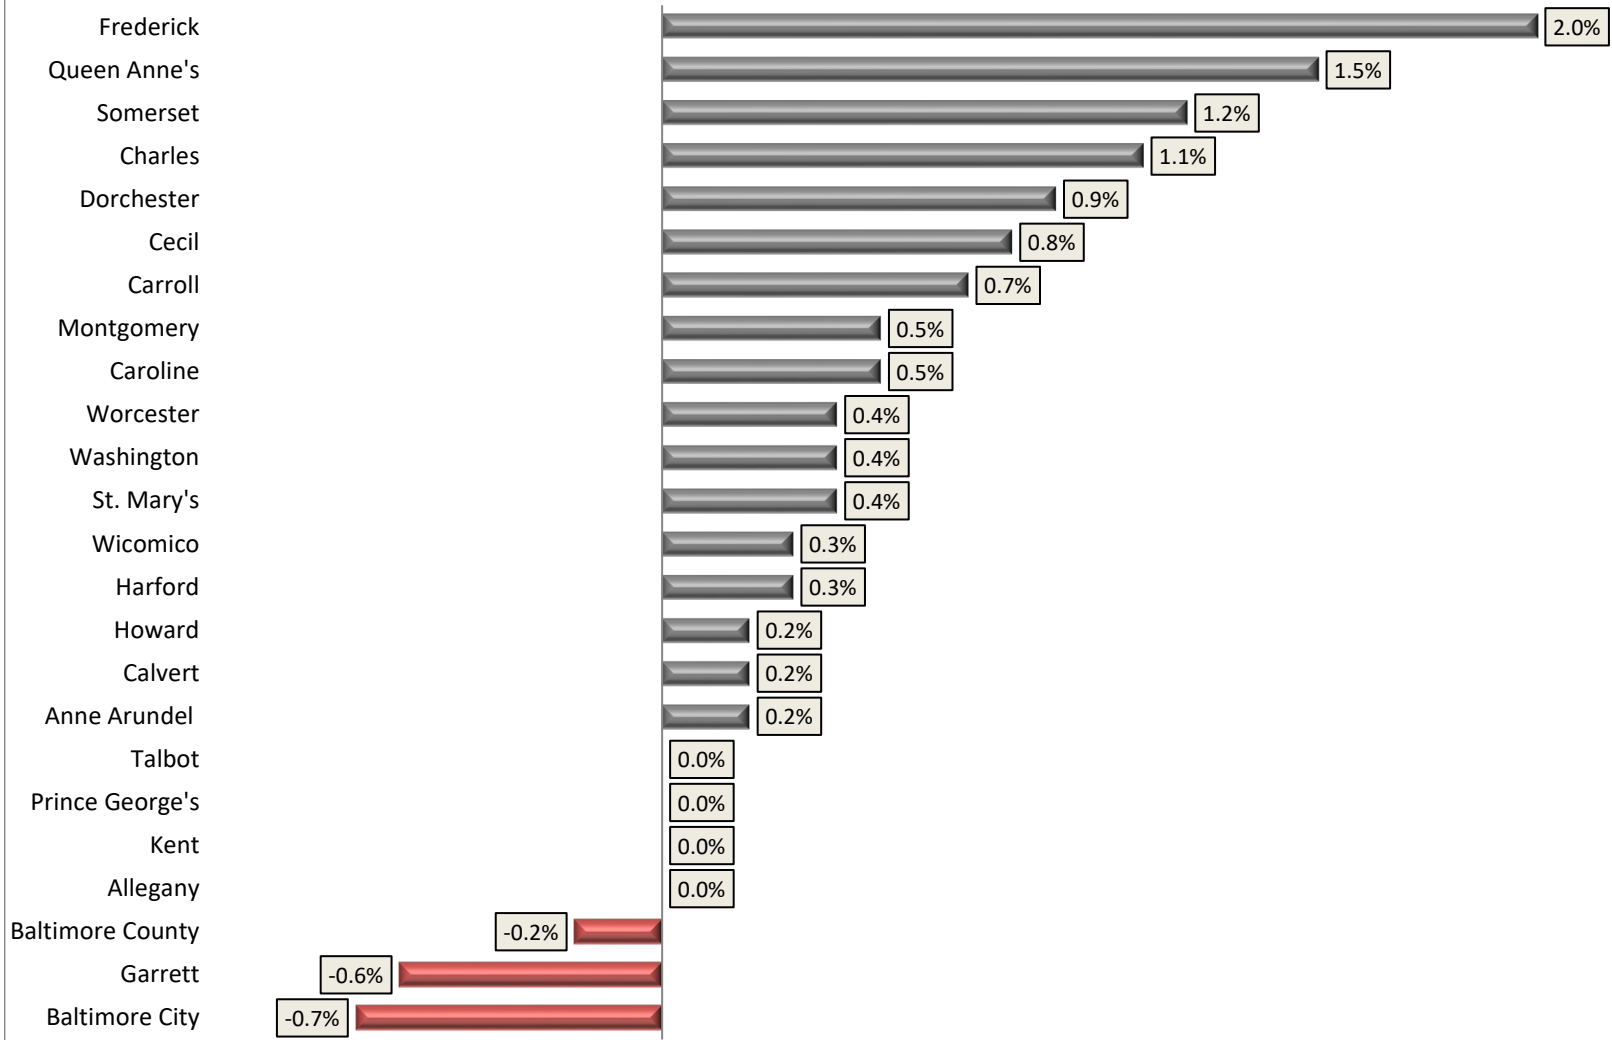

**Chart 2. Maryland Jurisdictions Estimated Percent Population Change
July 1, 2022 - July 1, 2023**

Source: Population Division, U.S. Census Bureau. Prepared by the Maryland Department of Planning, 2024