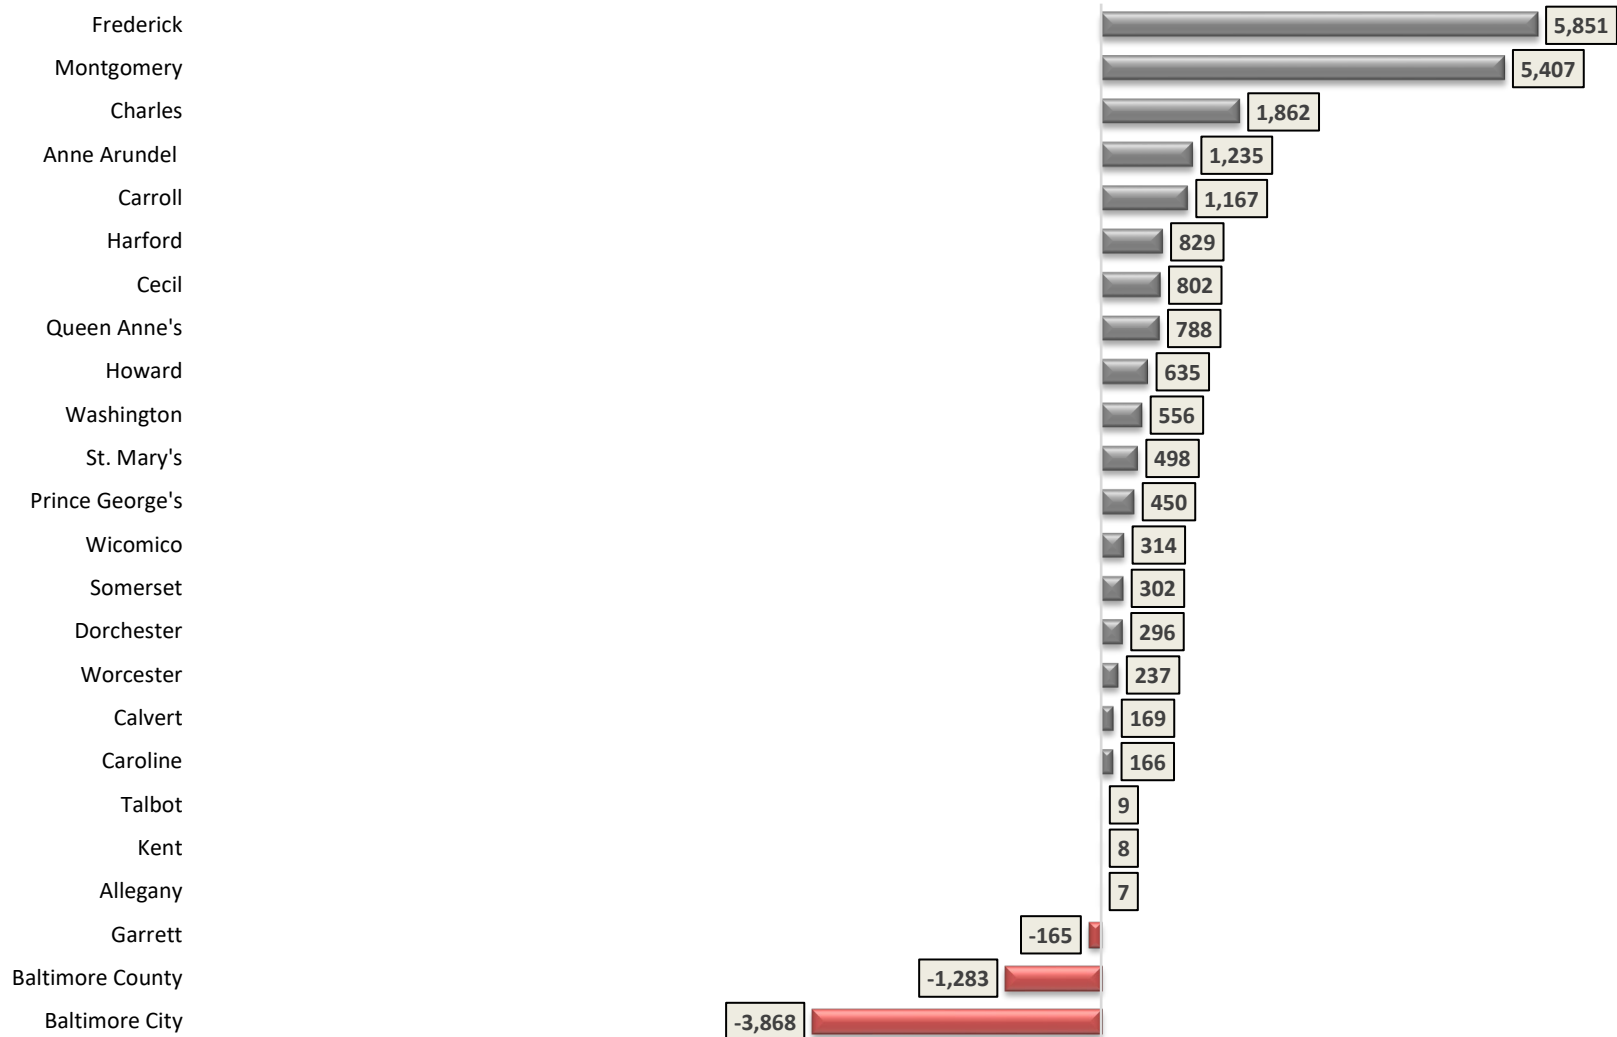

**Chart 1. Maryland Jurisdictions Estimated Population Change
July 1, 2022 - July 1, 2023**

Source: Population Division, U.S. Census Bureau. Prepared by the Maryland Department of Planning, 2024