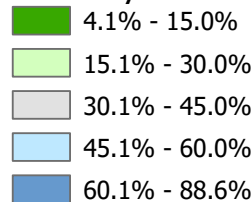

Minority Population Share for Maryland's Jurisdictions - 2022

Minority Share

Source: Maryland Department of Planning
Projections and State Data Center
Source: