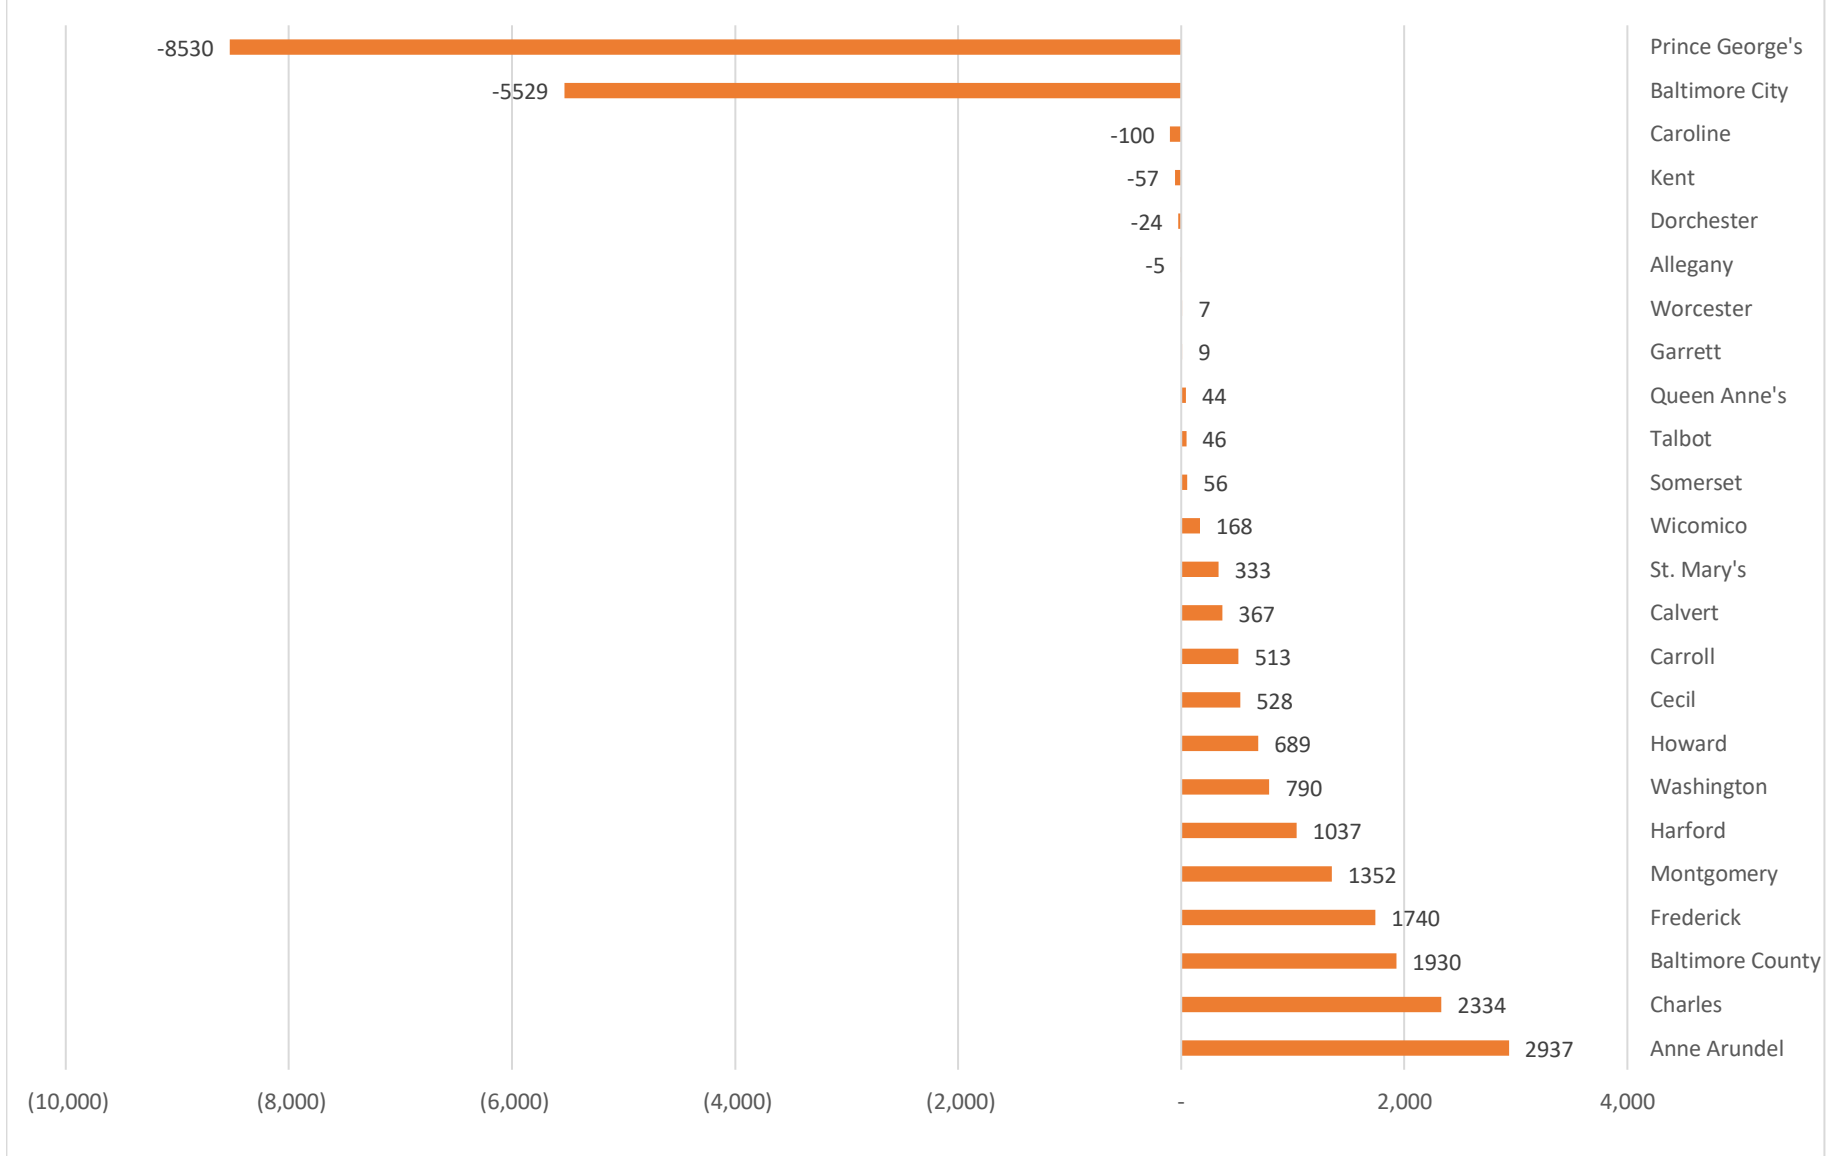

Chart 9B. MARYLAND JURISDICTIONS
 NON HISPANIC BLACK / AFRICAN AMERICAN POPULATION
 Change: July 1, 2021 to July 1, 2022

SOURCE: U. S. Department of Commerce. Bureau of the Census. June 2023 Population Estimates.
 Prepared by Maryland Department of Planning. Projections and State Data Center. June 2023.