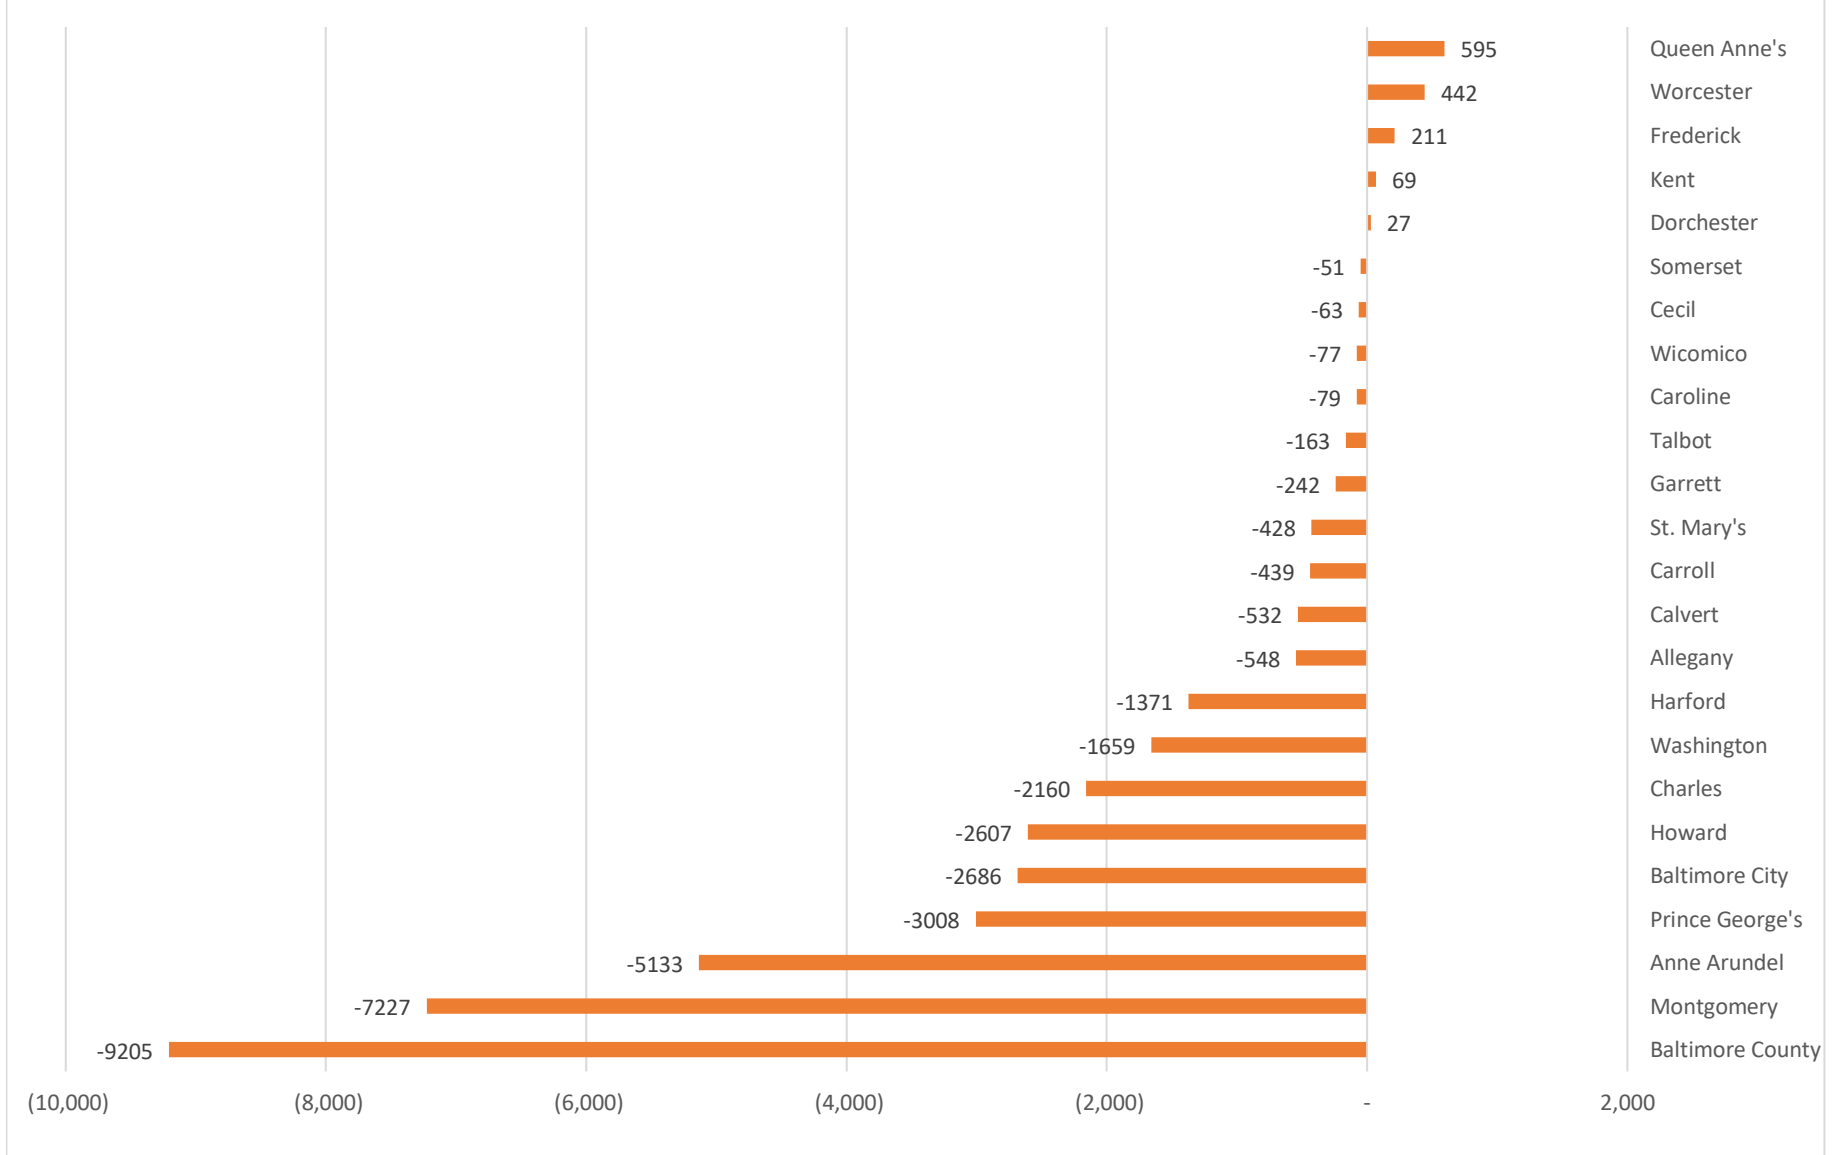

Chart 8B. MARYLAND JURISDICTIONS  
NON HISPANIC WHITE POPULATION  
Change: July 1, 2021 to July 1, 2022

SOURCE: U. S. Department of Commerce. Bureau of the Census. June 2023 Population Estimates.  
Prepared by Maryland Department of Planning. Projections and State Data Center. June 2023.