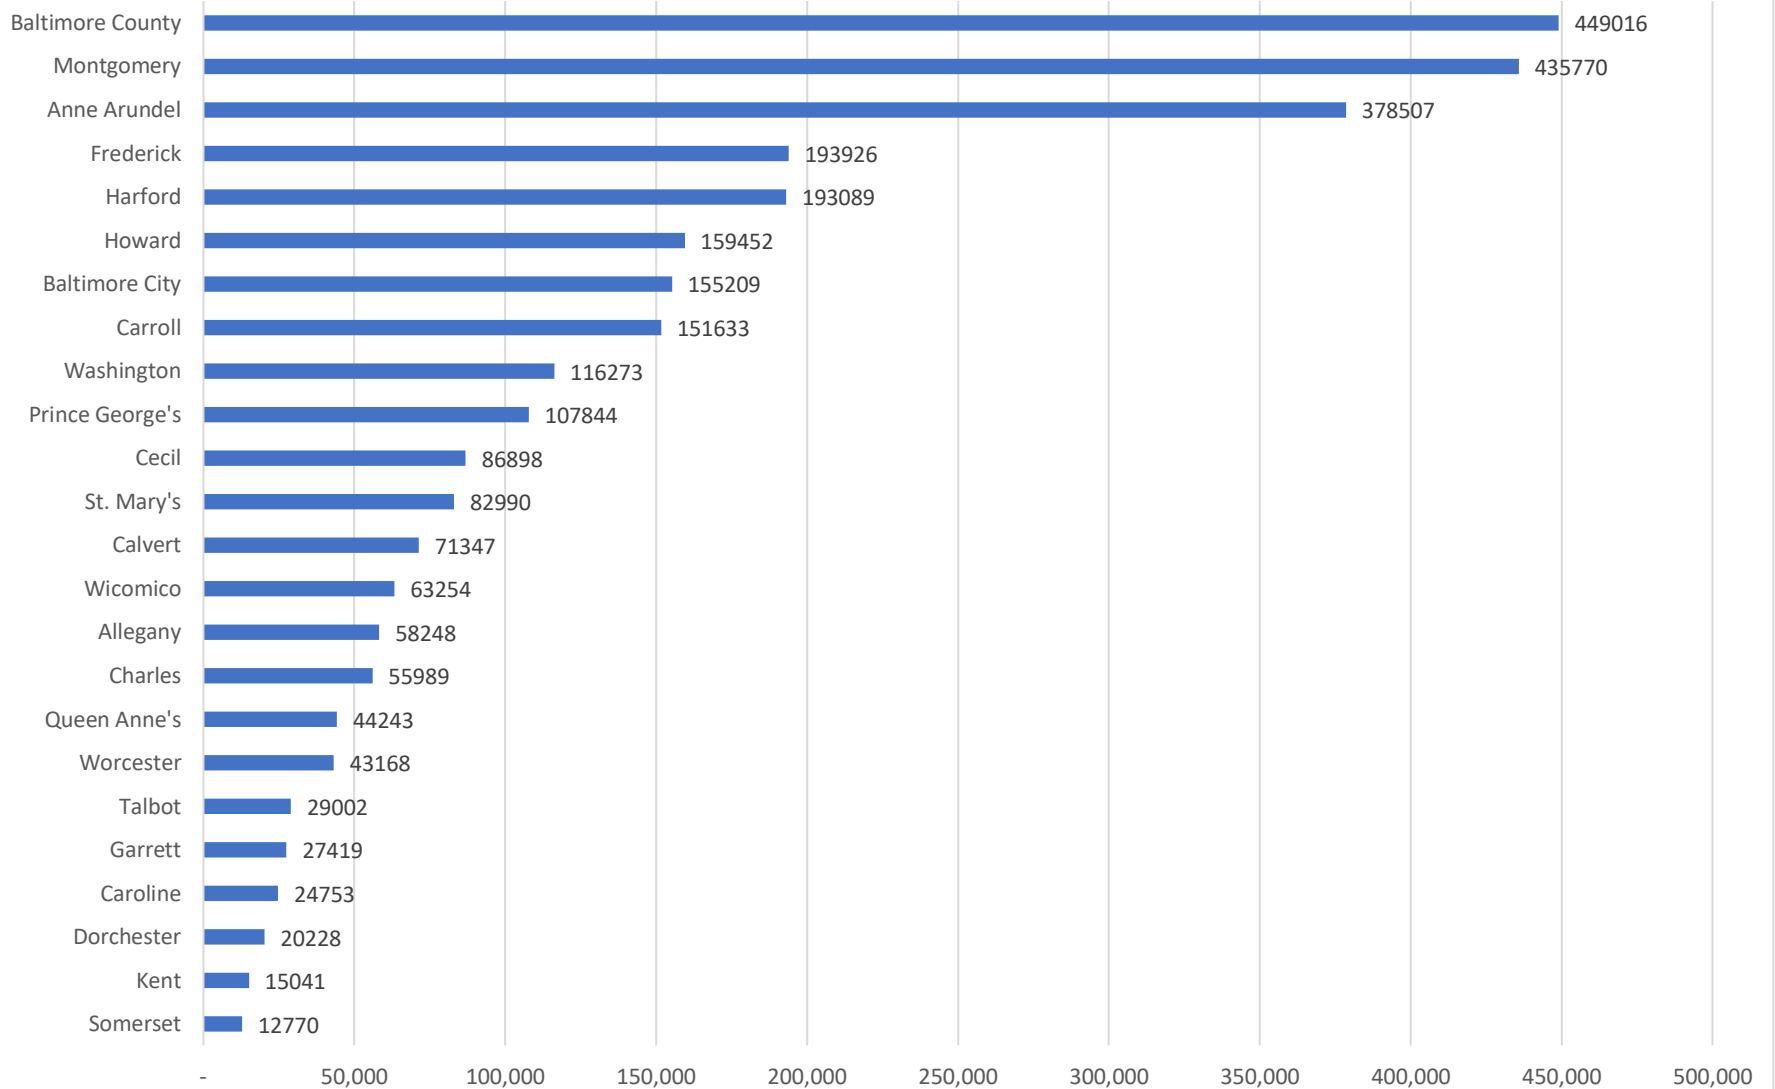

Chart 8A. MARYLAND JURISDICTIONS  
NON HISPANIC WHITE POPULATION  
July 1, 2022

SOURCE: U. S. Department of Commerce. Bureau of the Census. June 2023 Population Estimates.  
Prepared by Maryland Department of Planning. Projections and State Data Center. June 2023.