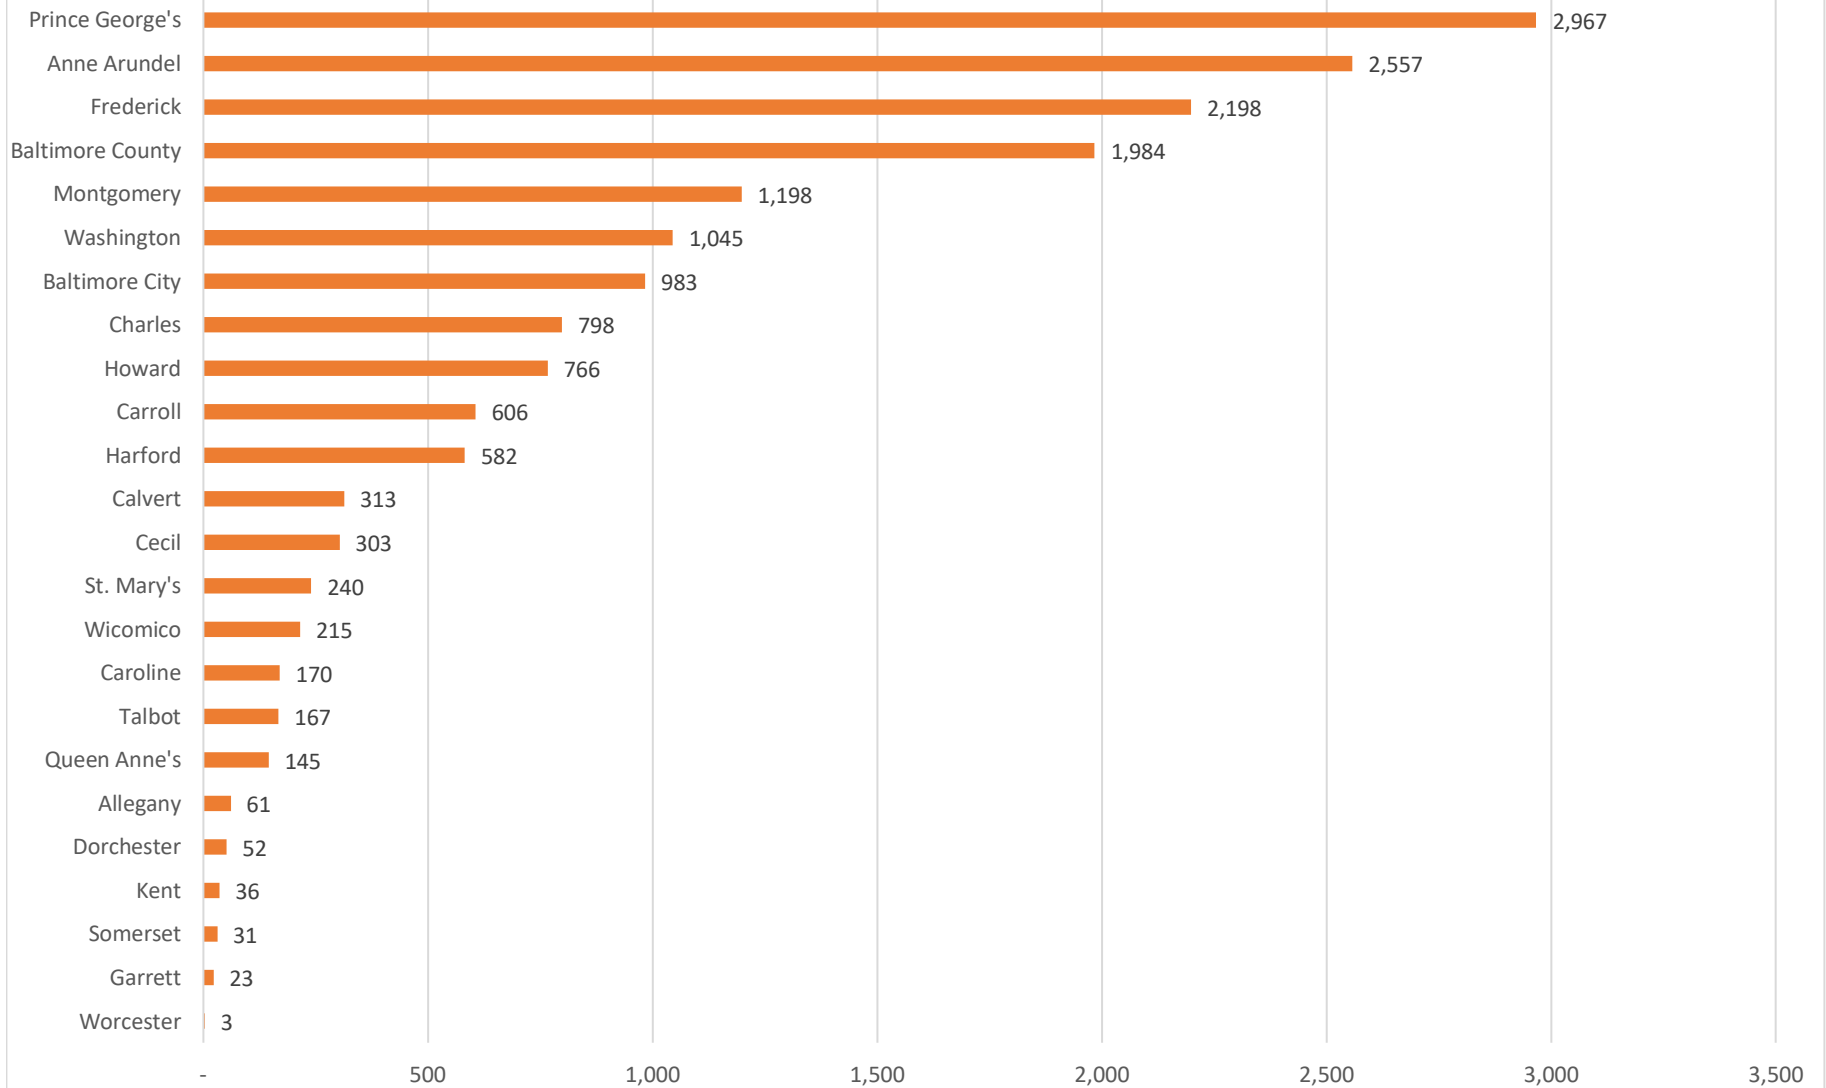

Chart 7B. MARYLAND JURISDICTIONS  
 HISPANIC ORIGIN POPULATION  
 Change: July 1, 2021 to July 1, 2022

SOURCE: U. S. Department of Commerce. Bureau of the Census. June 2023 Population Estimates.  
 Prepared by Maryland Department of Planning. Projections and State Data Center. June 2023.