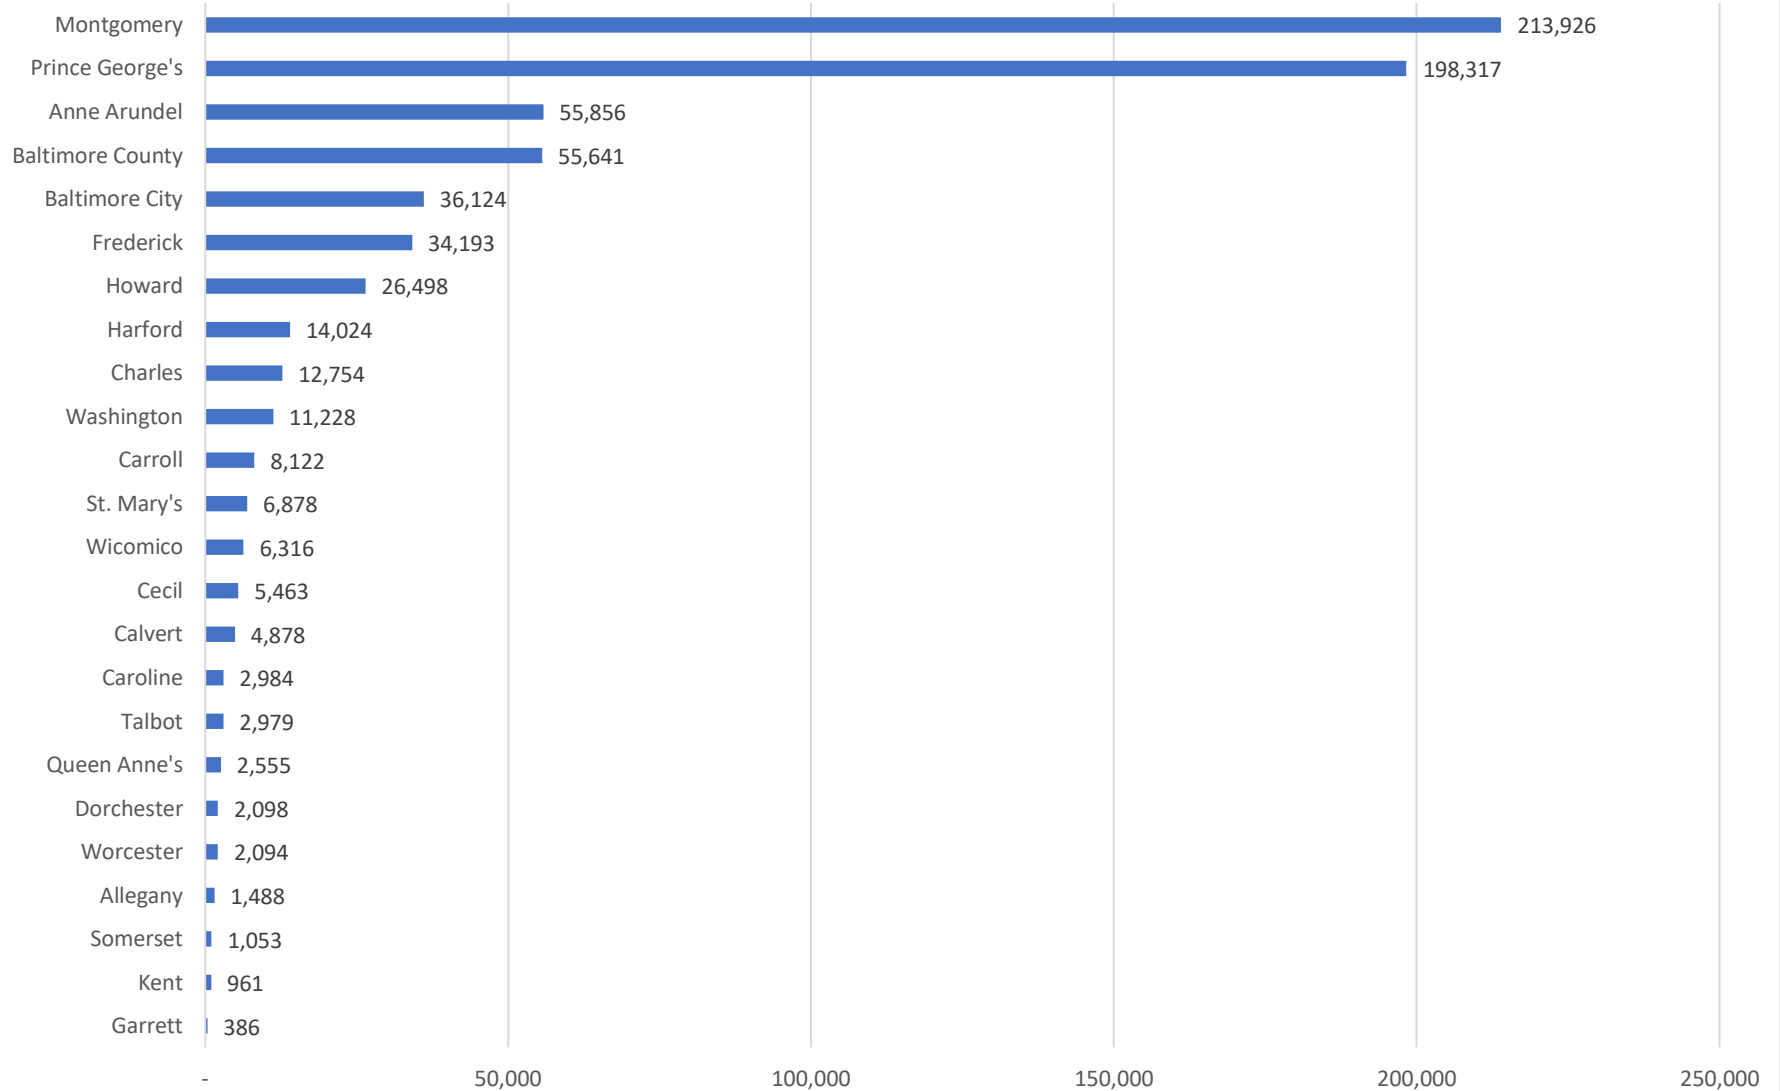

Chart 7A. MARYLAND JURISDICTIONS
HISPANIC ORIGIN POPULATION
July 1, 2022

SOURCE: U. S. Department of Commerce. Bureau of the Census. June 2023 Population Estimates.
Prepared by Maryland Department of Planning. Projections and State Data Center. June 2023.