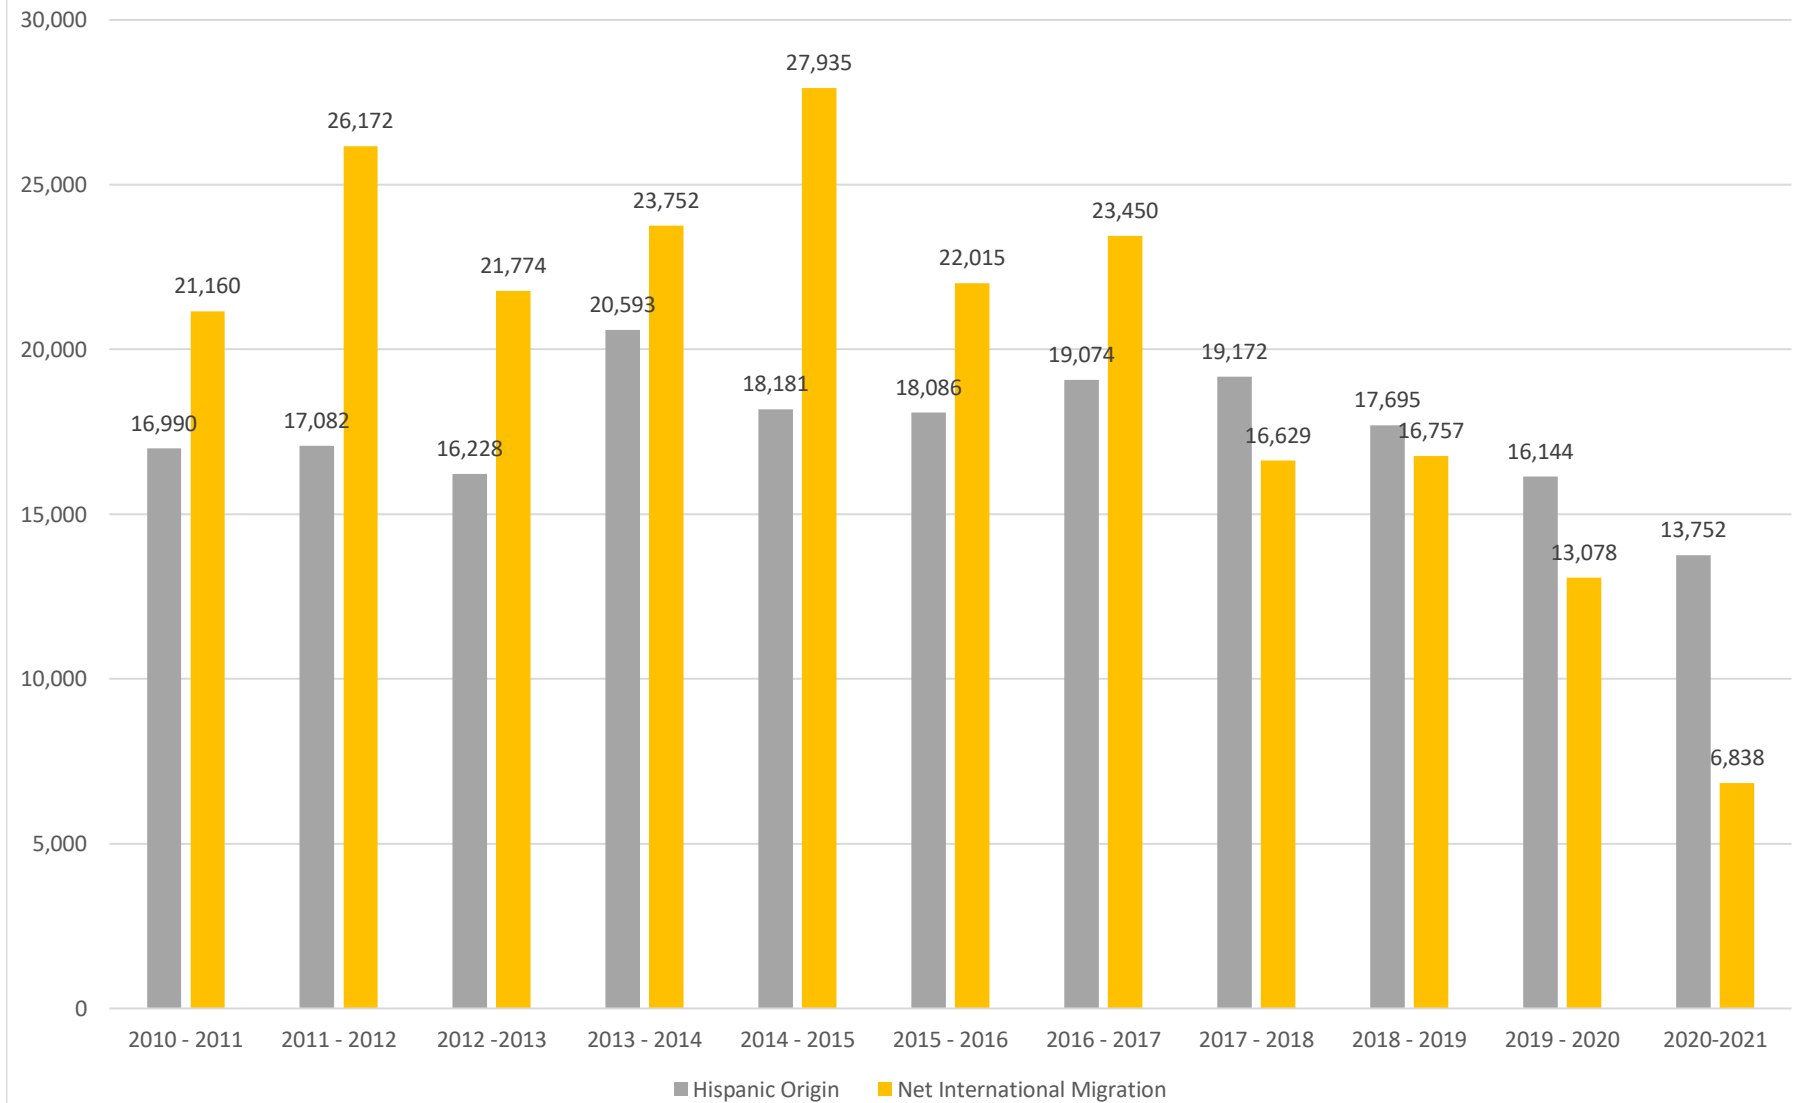

Chart 3. MARYLAND  
HISPANIC ORIGIN (of any race) AND NET INTERNATIONAL MIGRATION  
Change: July 1, 2010 to July 1, 2020

SOURCE: U. S. Department of Commerce. Bureau of the Census. June 2023 Population Estimates.  
Prepared by Maryland Department of Planning. Projections and State Data Center. June 2023.