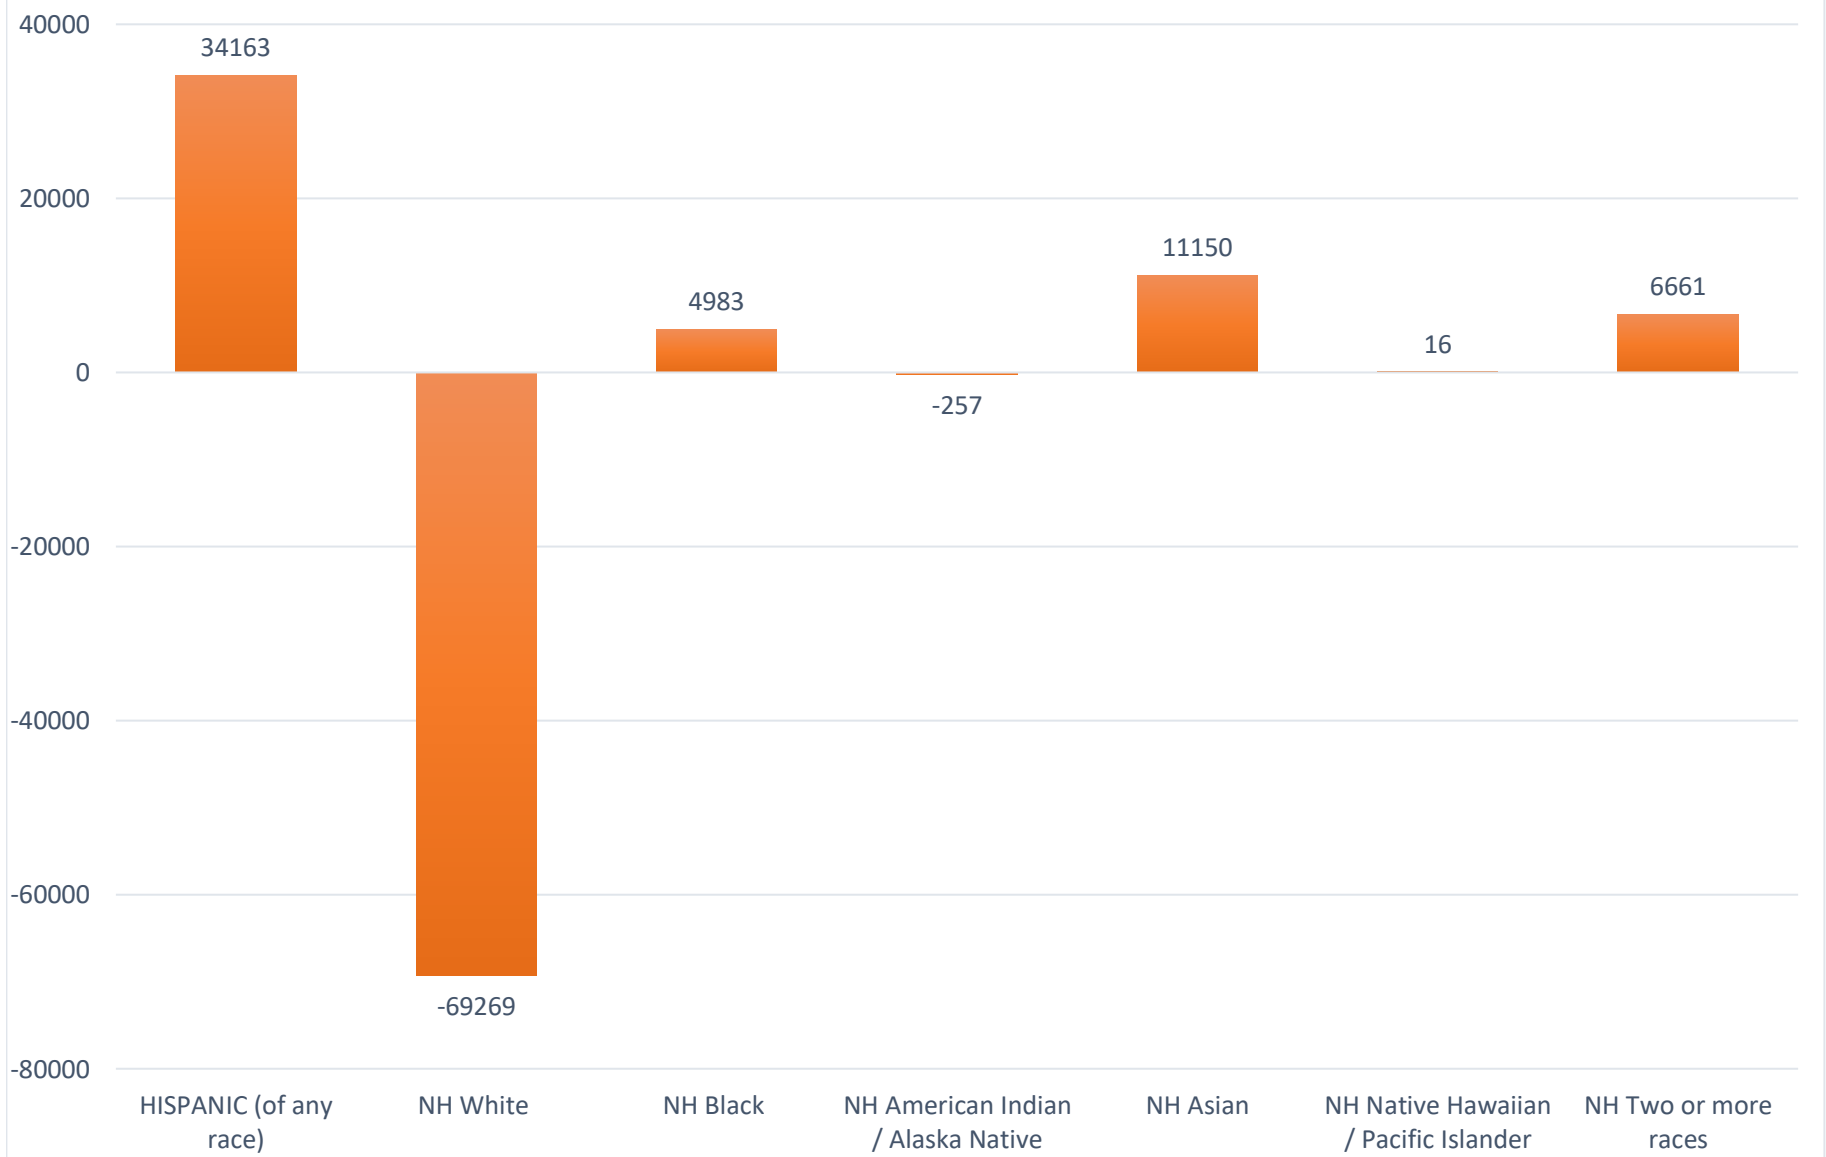

Chart 1B. MARYLAND  
 HISPANIC ORIGIN (of any race) AND NON HISPANIC ORIGIN BY RACE POPULATION  
 Change: April 1, 2020 to July 1, 2022

SOURCE: U. S. Department of Commerce. Bureau of the Census. June 2023 Population Estimates.  
 Prepared by Maryland Department of Planning. Projections and State Data Center. June 2023.