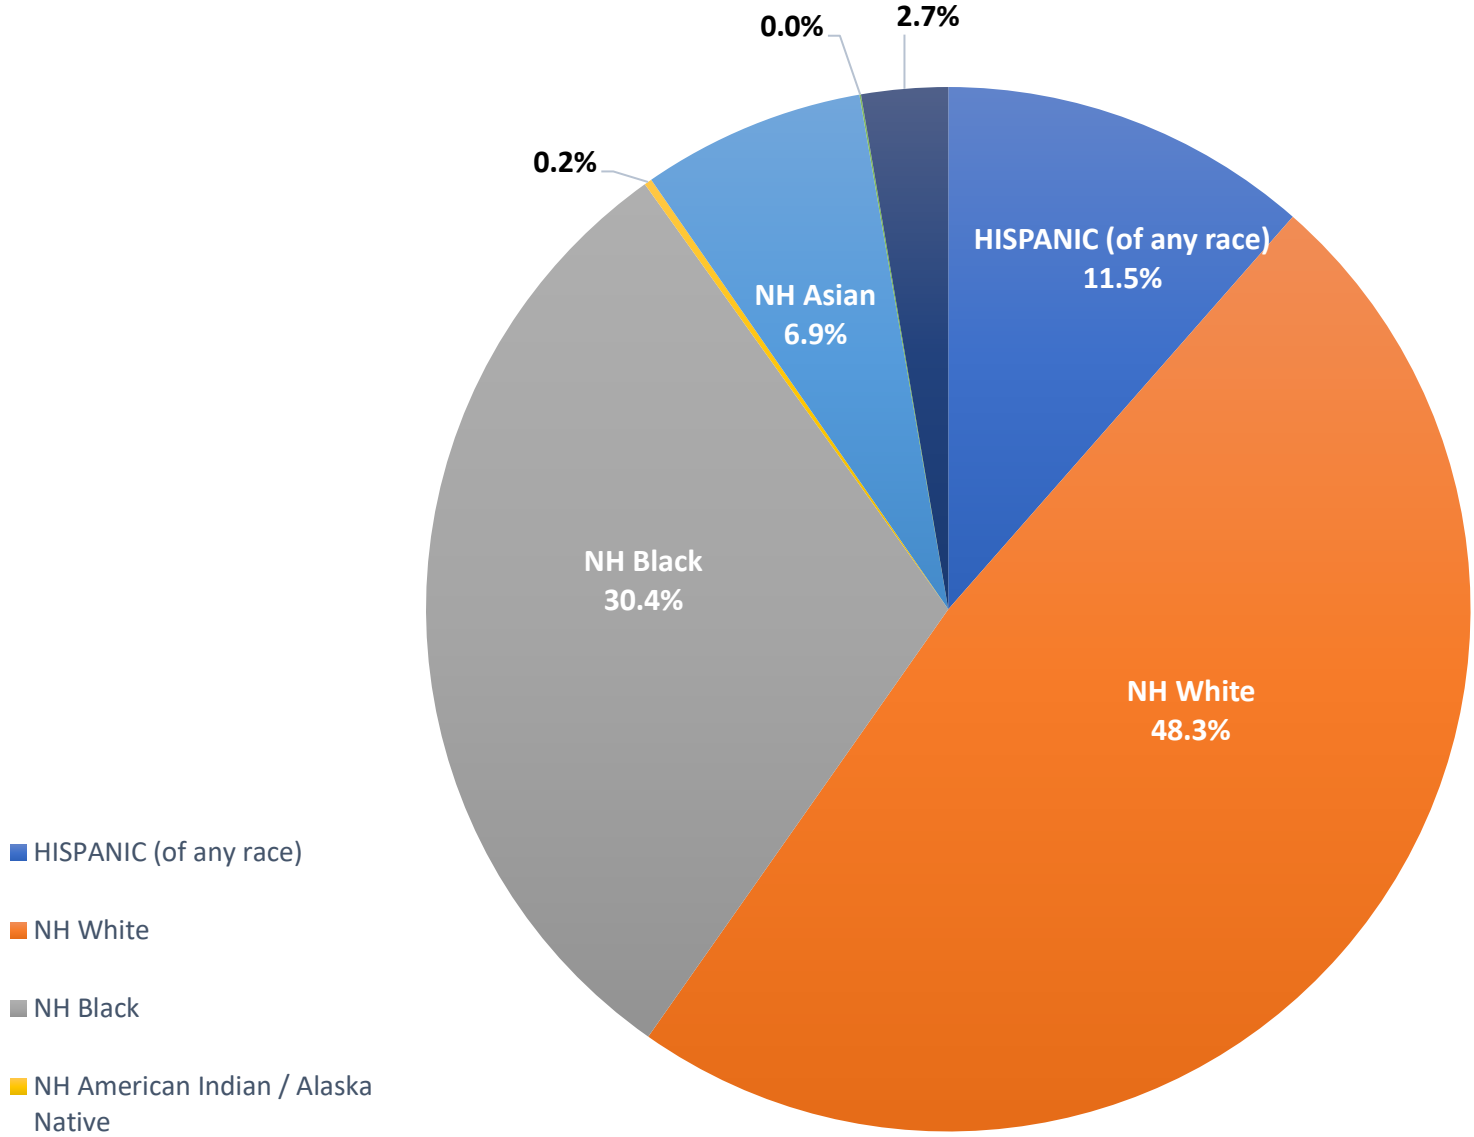

Chart 1A. MARYLAND
HISPANIC ORIGIN (of any race) AND NON HISPANIC ORIGIN BY RACE POPULATION July 1, 2022

SOURCE: U. S. Department of Commerce. Bureau of the Census. June 2023 Population Estimates.
Prepared by Maryland Department of Planning. Projections and State Data Center. June 2023.