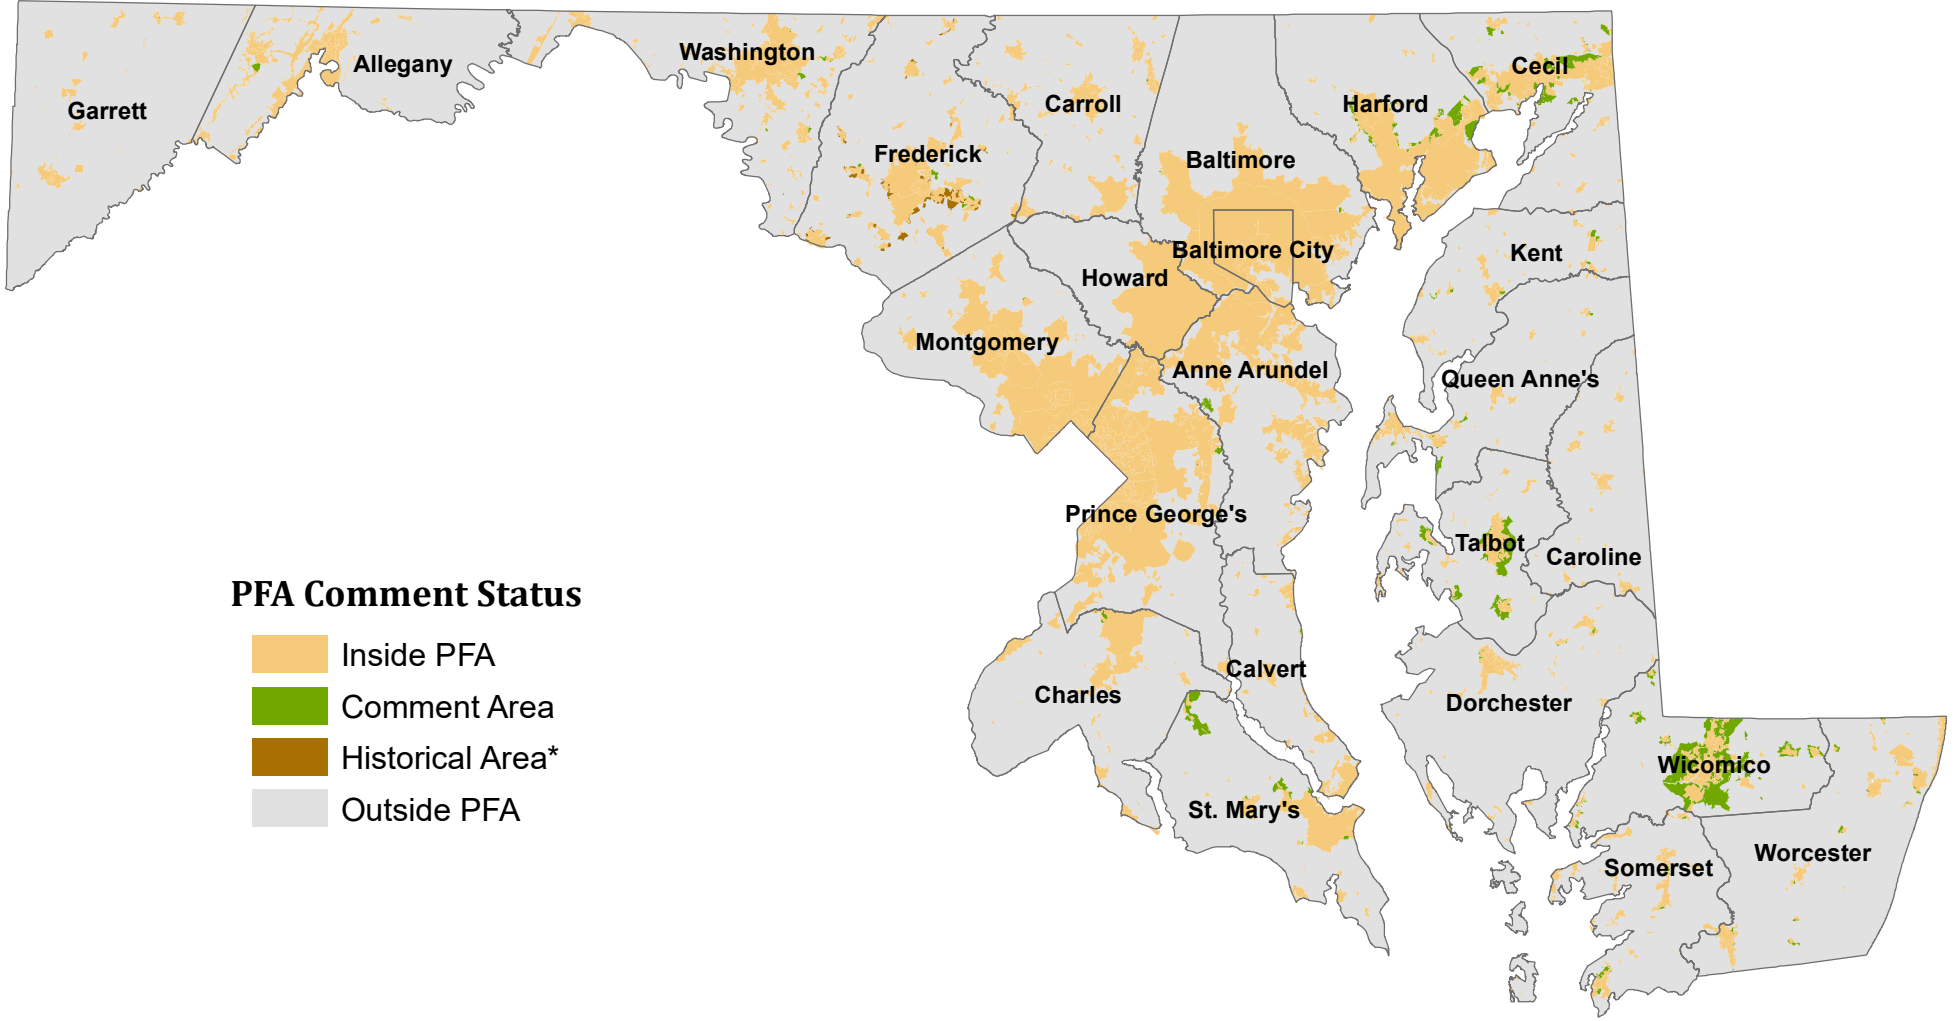

Maryland Priority Funding Areas (PFA) Boundaries

PFA Comment Status

- Inside PFA
- Comment Area
- Historical Area*
- Outside PFA

*Heritage Area in Locally Designated Growth Areas

Source: Maryland Department of Planning