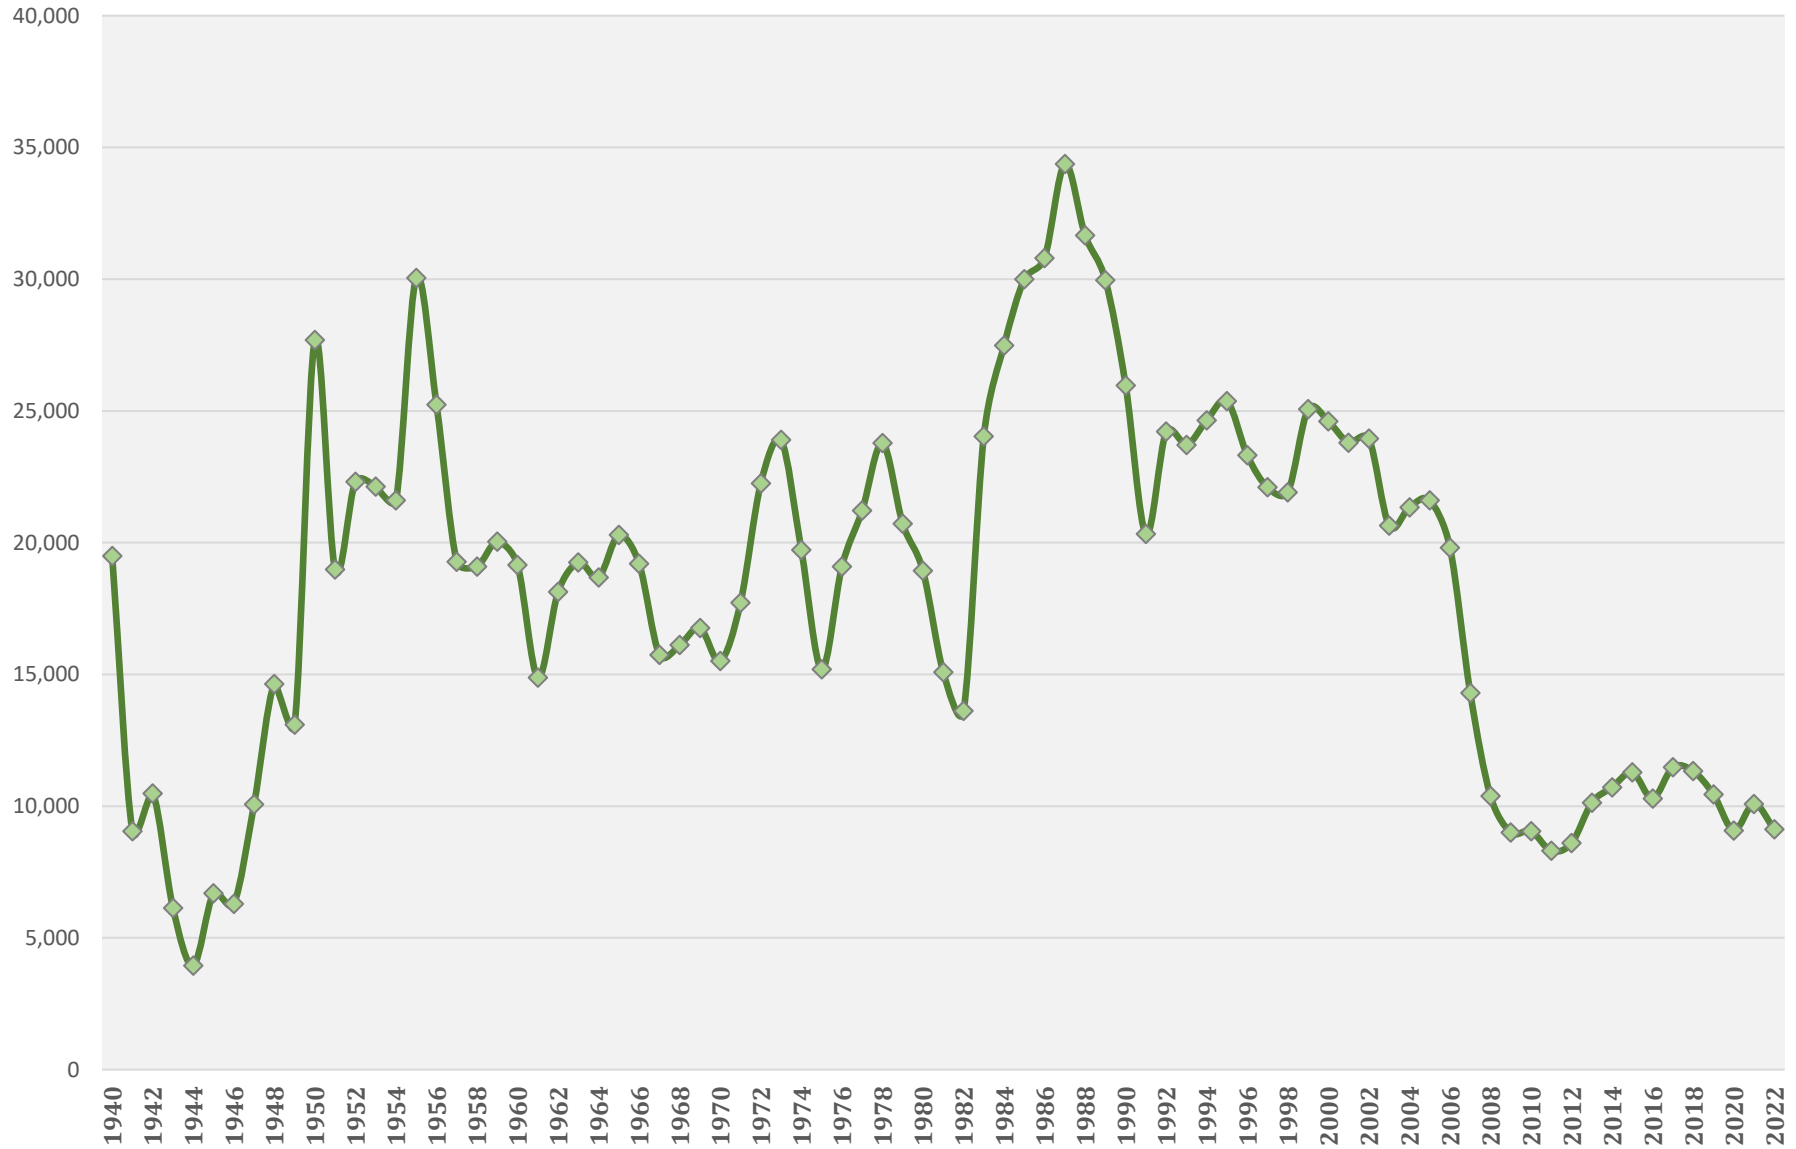

Chart 1: Improved Single-Family Residential Parcels in Maryland by Year Built, 1940 - 2022

Source: Maryland Department of Planning, Planning Data Services, from MD Property View