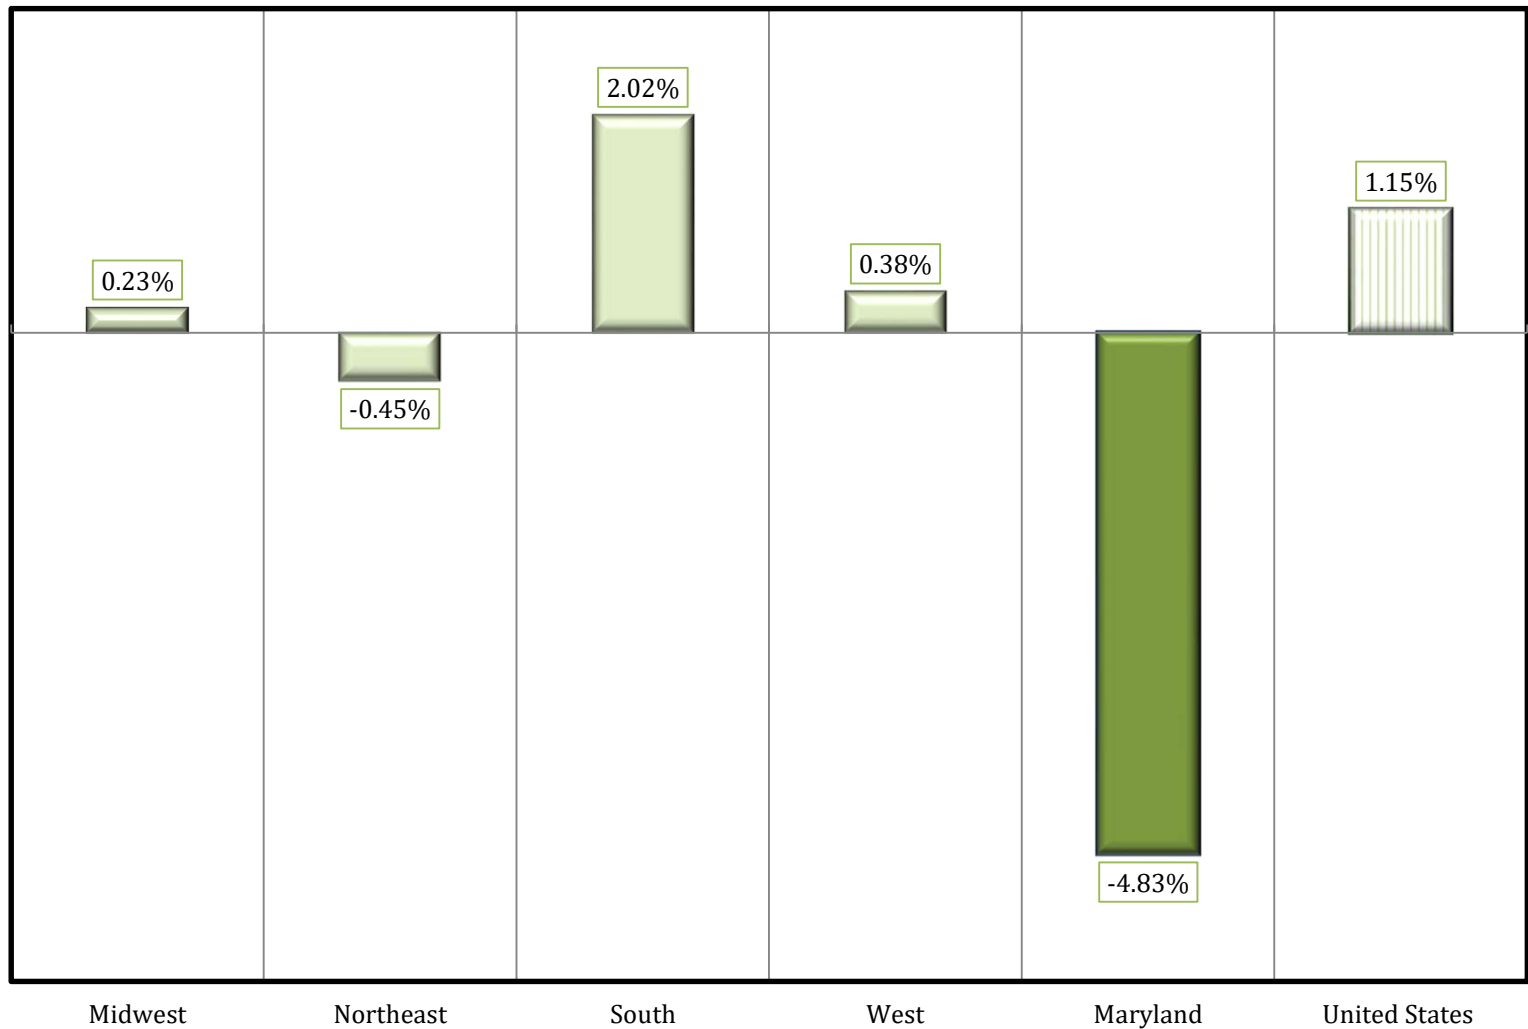

**Chart 3B.A1 UNITED STATES REGIONS, MARYLAND AND U. S.
New Single Family Housing Unit Average Construction Value
Percent Change: 2019 - 2018**

SOURCE: U. S. Bureau of the Census. Economic Indicators Division. Residential Construction Branch. 2020.
Prepared by MD Department of Planning. Planning Services Division. 2020.