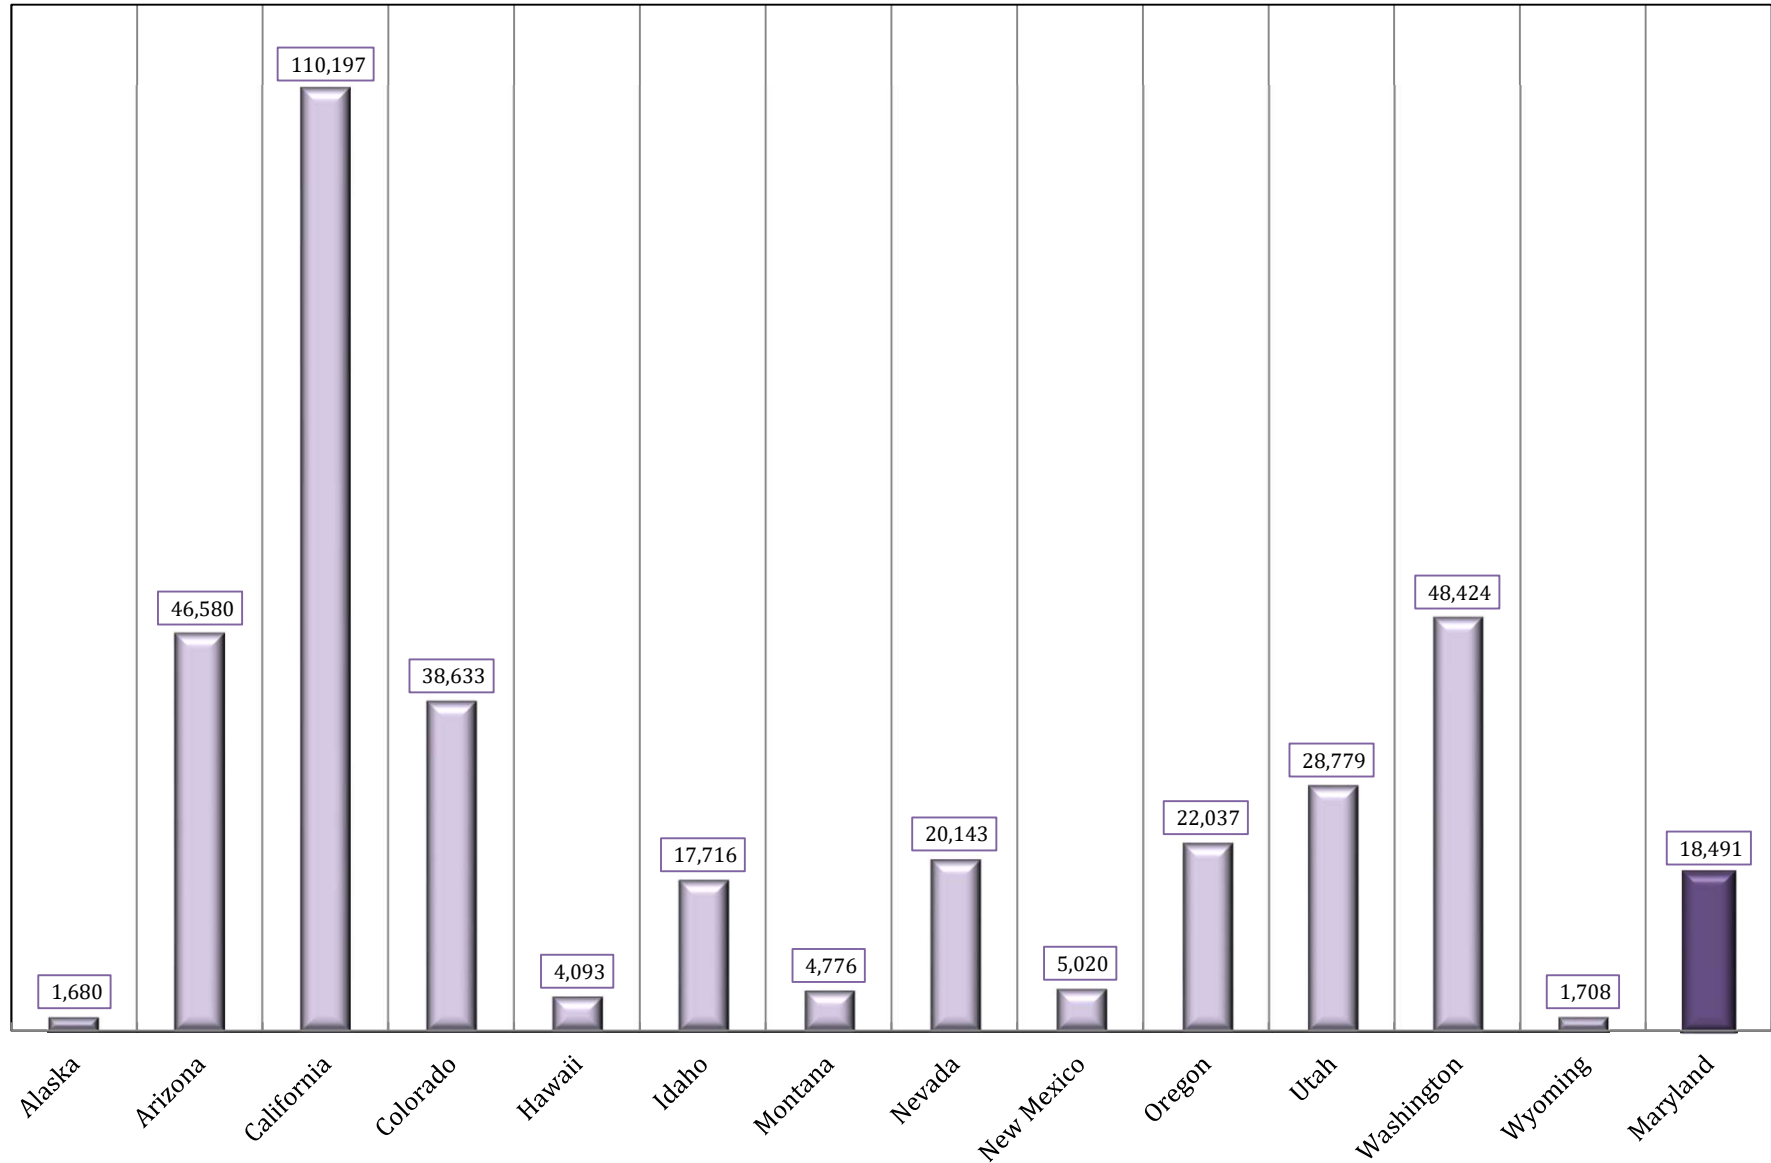

**Chart 2D. WEST REGION STATES AND MARYLAND  
New Housing Units Authorized for Construction: 2019**

SOURCE: U. S. Bureau of the Census. Economic Indicators Division. Residential Construction Branch. 2020.  
Prepared by MD Department of Planning. Planning Services Division. 2020.