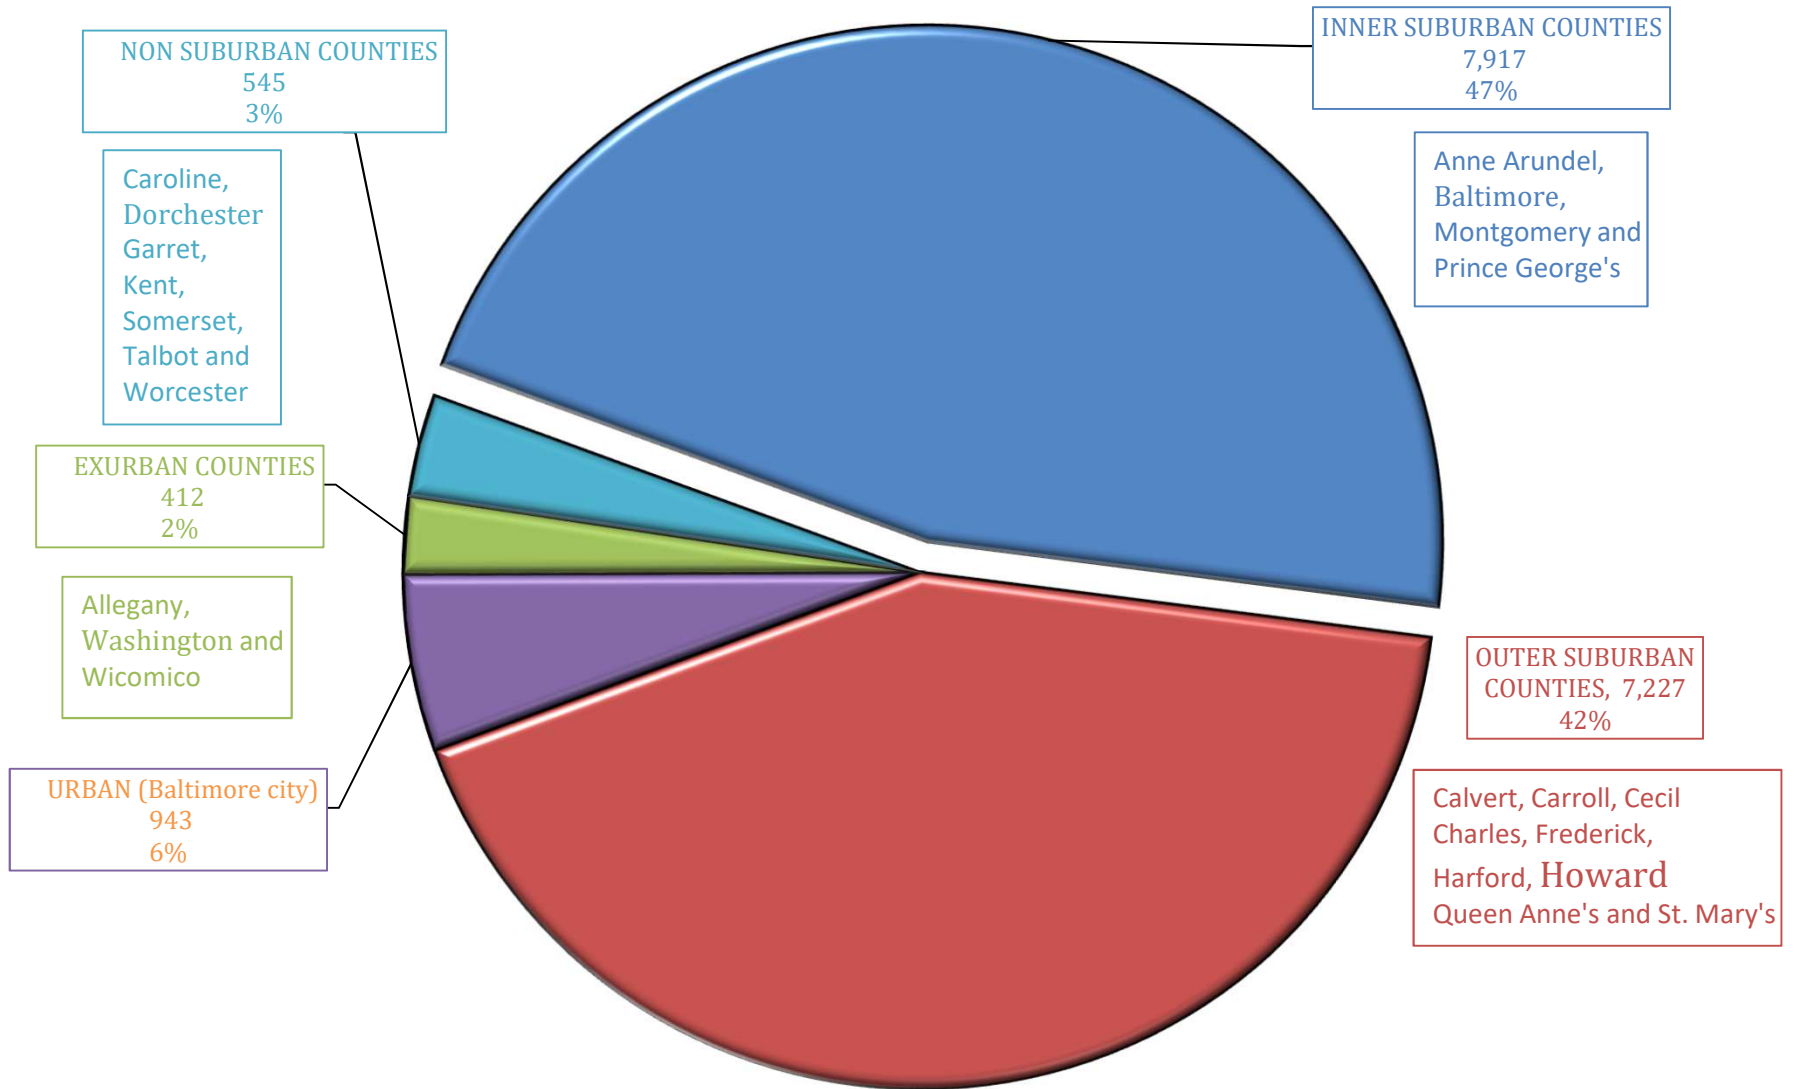

**Chart 4. MARYLAND DEVELOPMENT AREAS
New Housing Units Authorized for Construction: 2016**

SOURCE: U. S. Bureau of the Census. Economic Indicators division. Residential Construction Branch. 2017.
Prepared by MD Department of Planning. Planning Services Division. 2017.