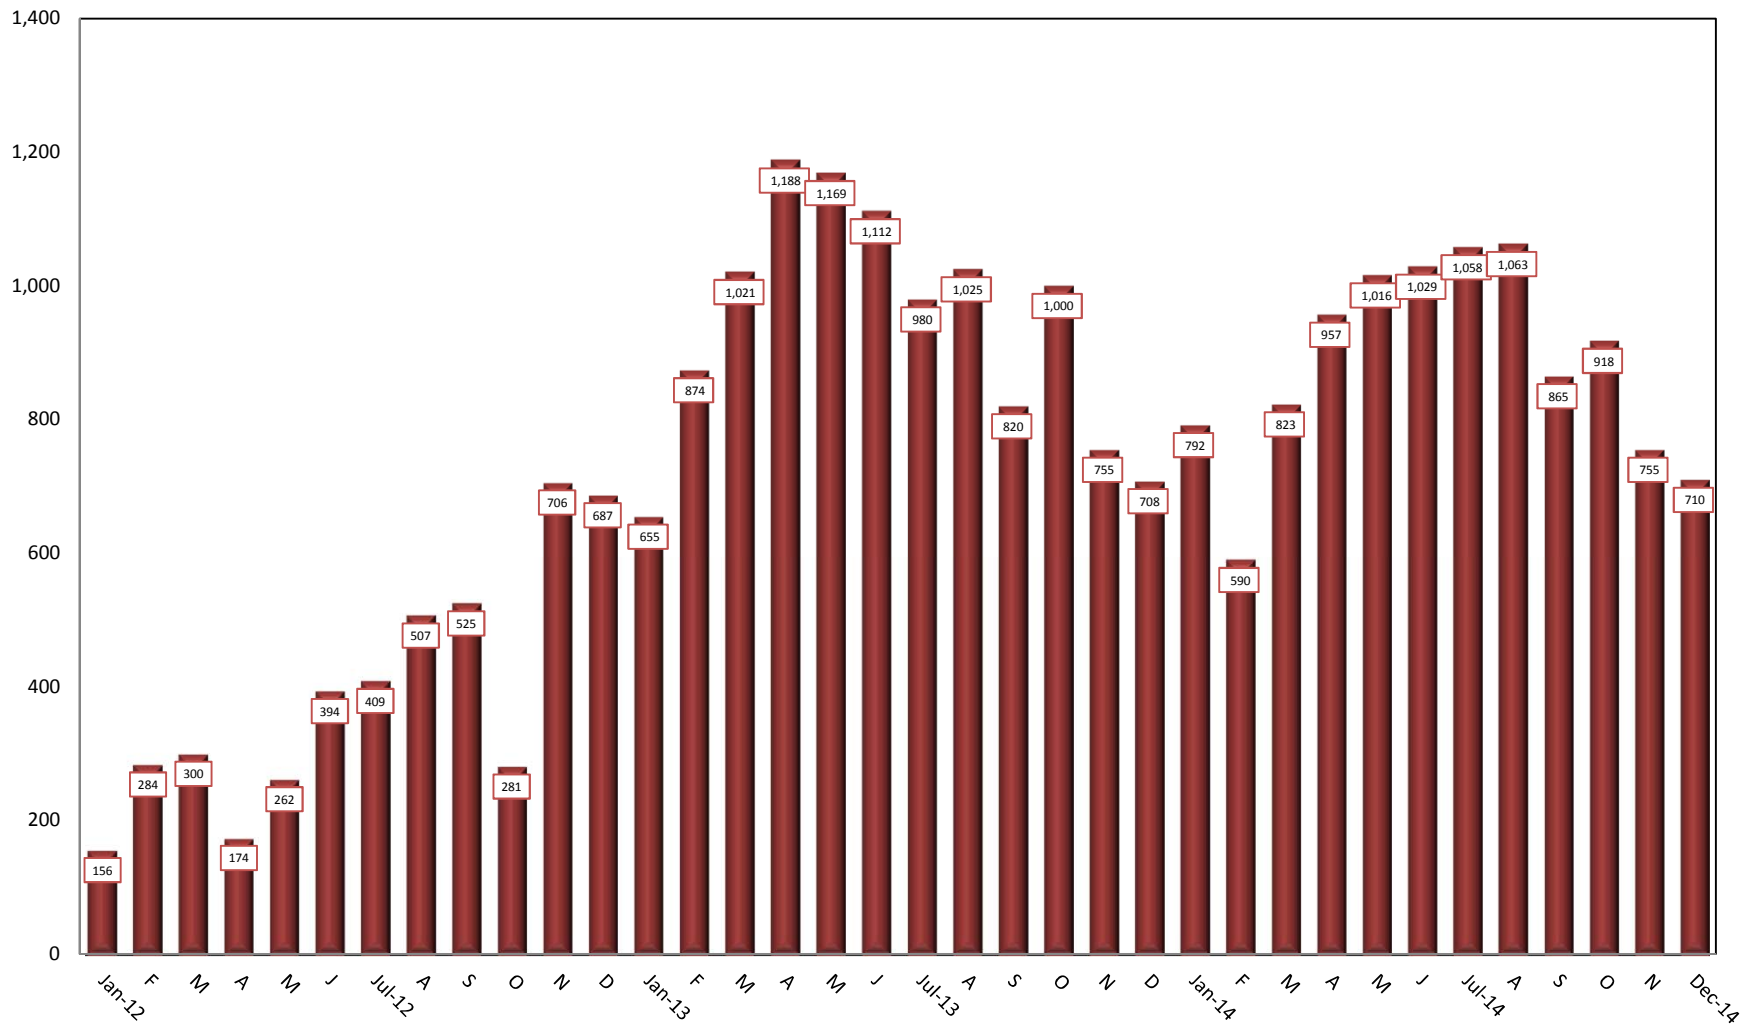

Chart 5B. MARYLAND
New Single Family Housing Units Authorized for Construction by Month
January 2012 - December 2014

SOURCE: U. S Department of Commerce. Bureau of the Census. Residential Construction Branch. 2015.

Prepared by MD Department of Planning. Planning Services. Socio Economic Projections and State Data Center. 2015.