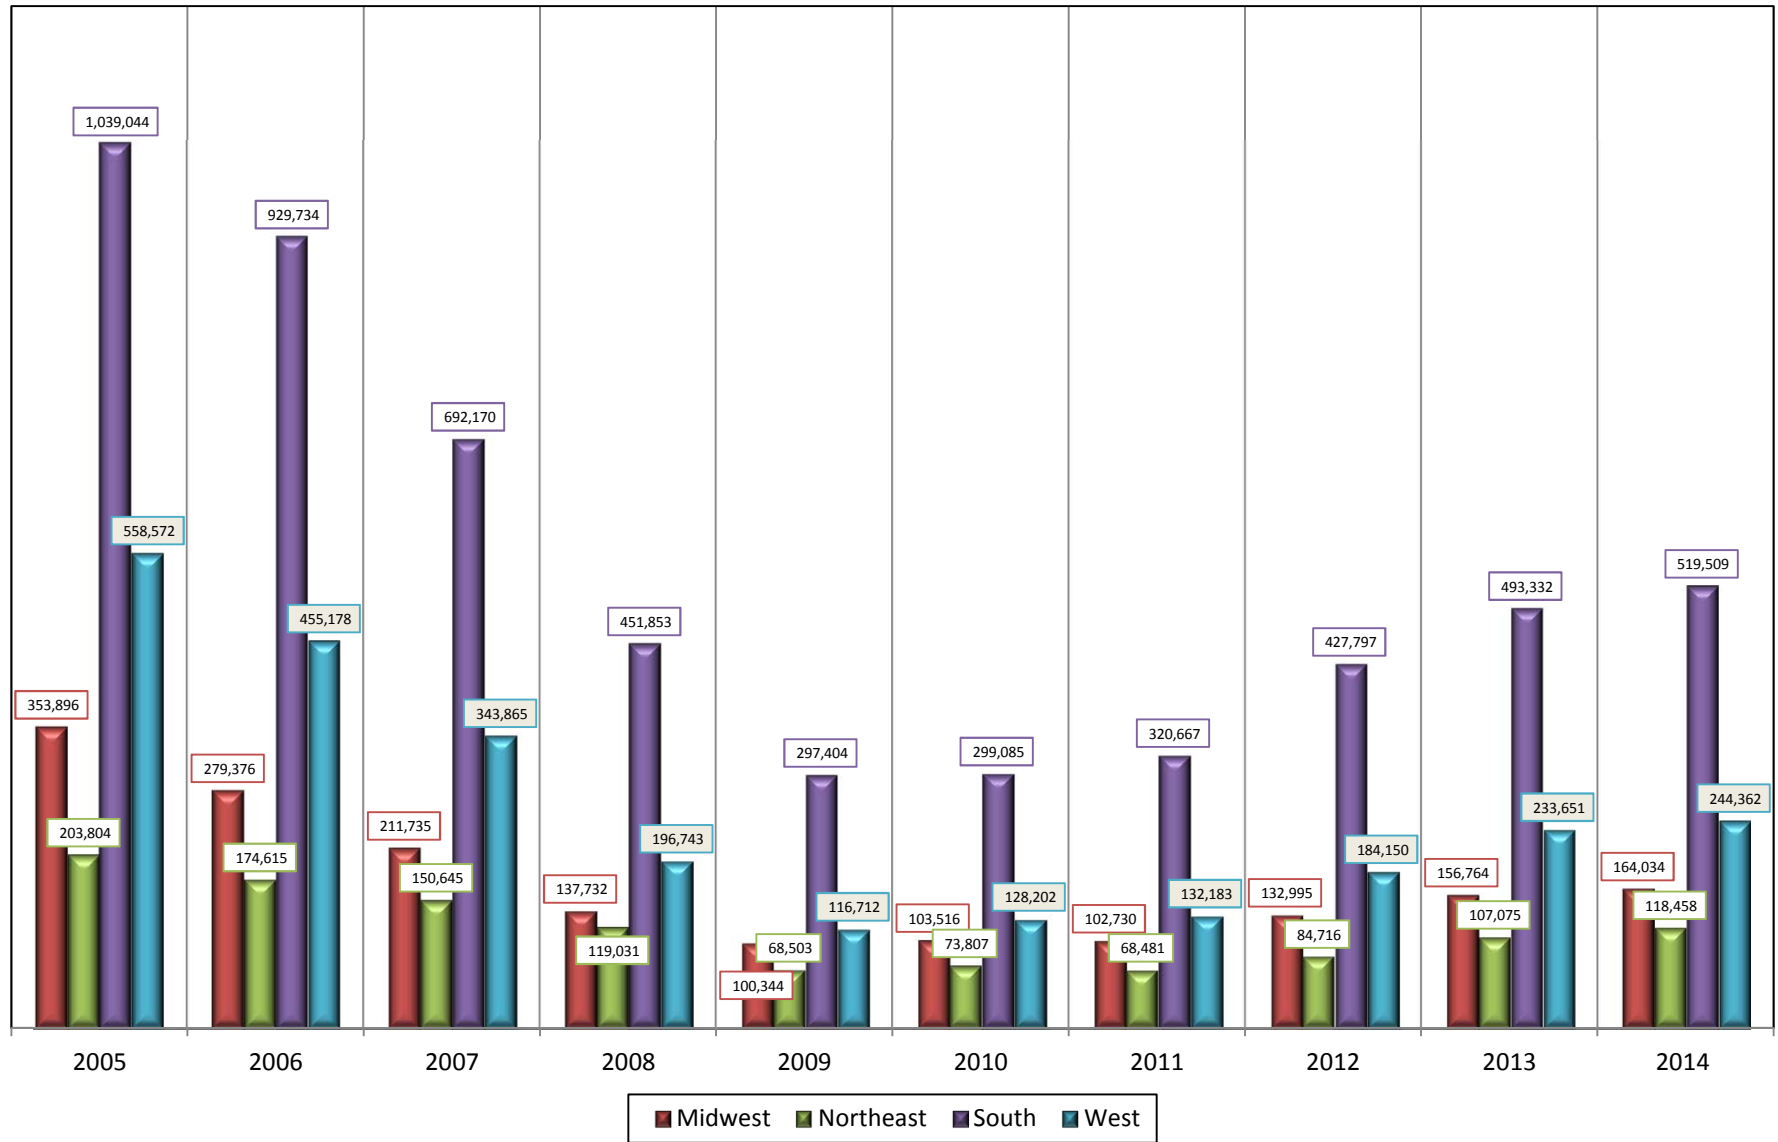

Chart 1E.1 UNITED STATES REGIONS
New Housing Units Authorized for Construction: 2005 - 2014

SOURCE: U. S Department of Commerce. Bureau of the Census. Residential Construction Branch. 2015.
 Prepared by MD Department of Planning. Planning Services. Socio Economic Projections and State Data Center. 2015.