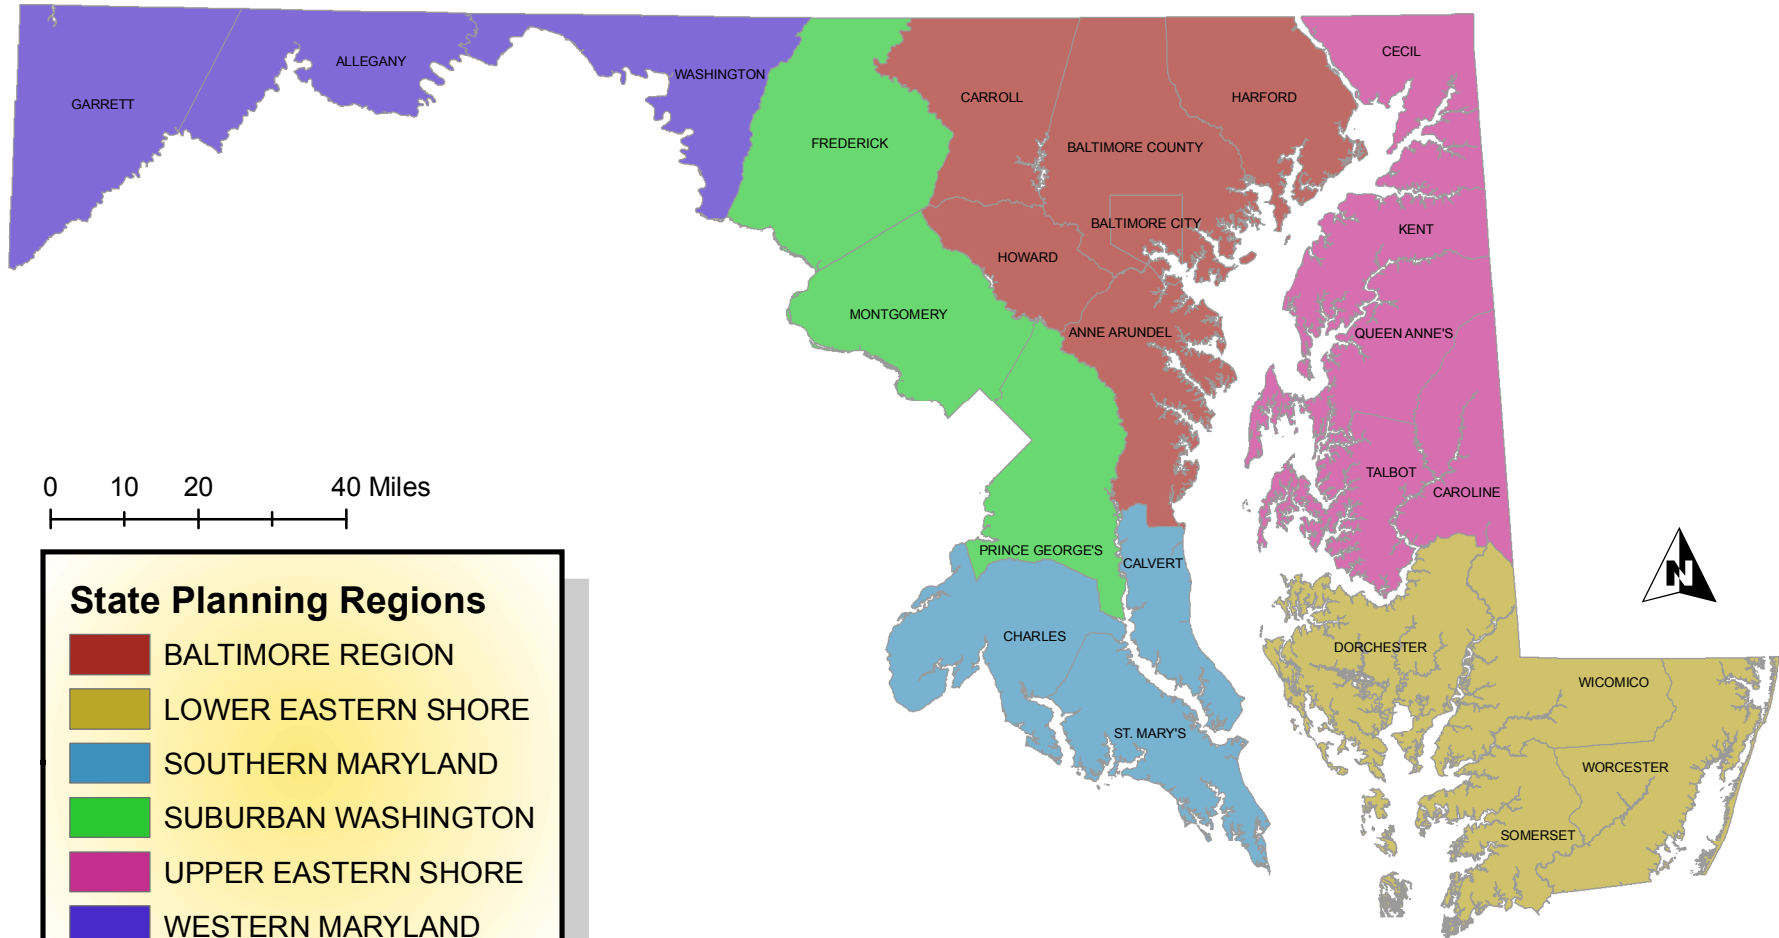

Map G.3. 2009 MARYLAND STATE PLANNING REGIONS

State Planning Regions

- BALTIMORE REGION
- LOWER EASTERN SHORE
- SOUTHERN MARYLAND
- SUBURBAN WASHINGTON
- UPPER EASTERN SHORE
- WESTERN MARYLAND