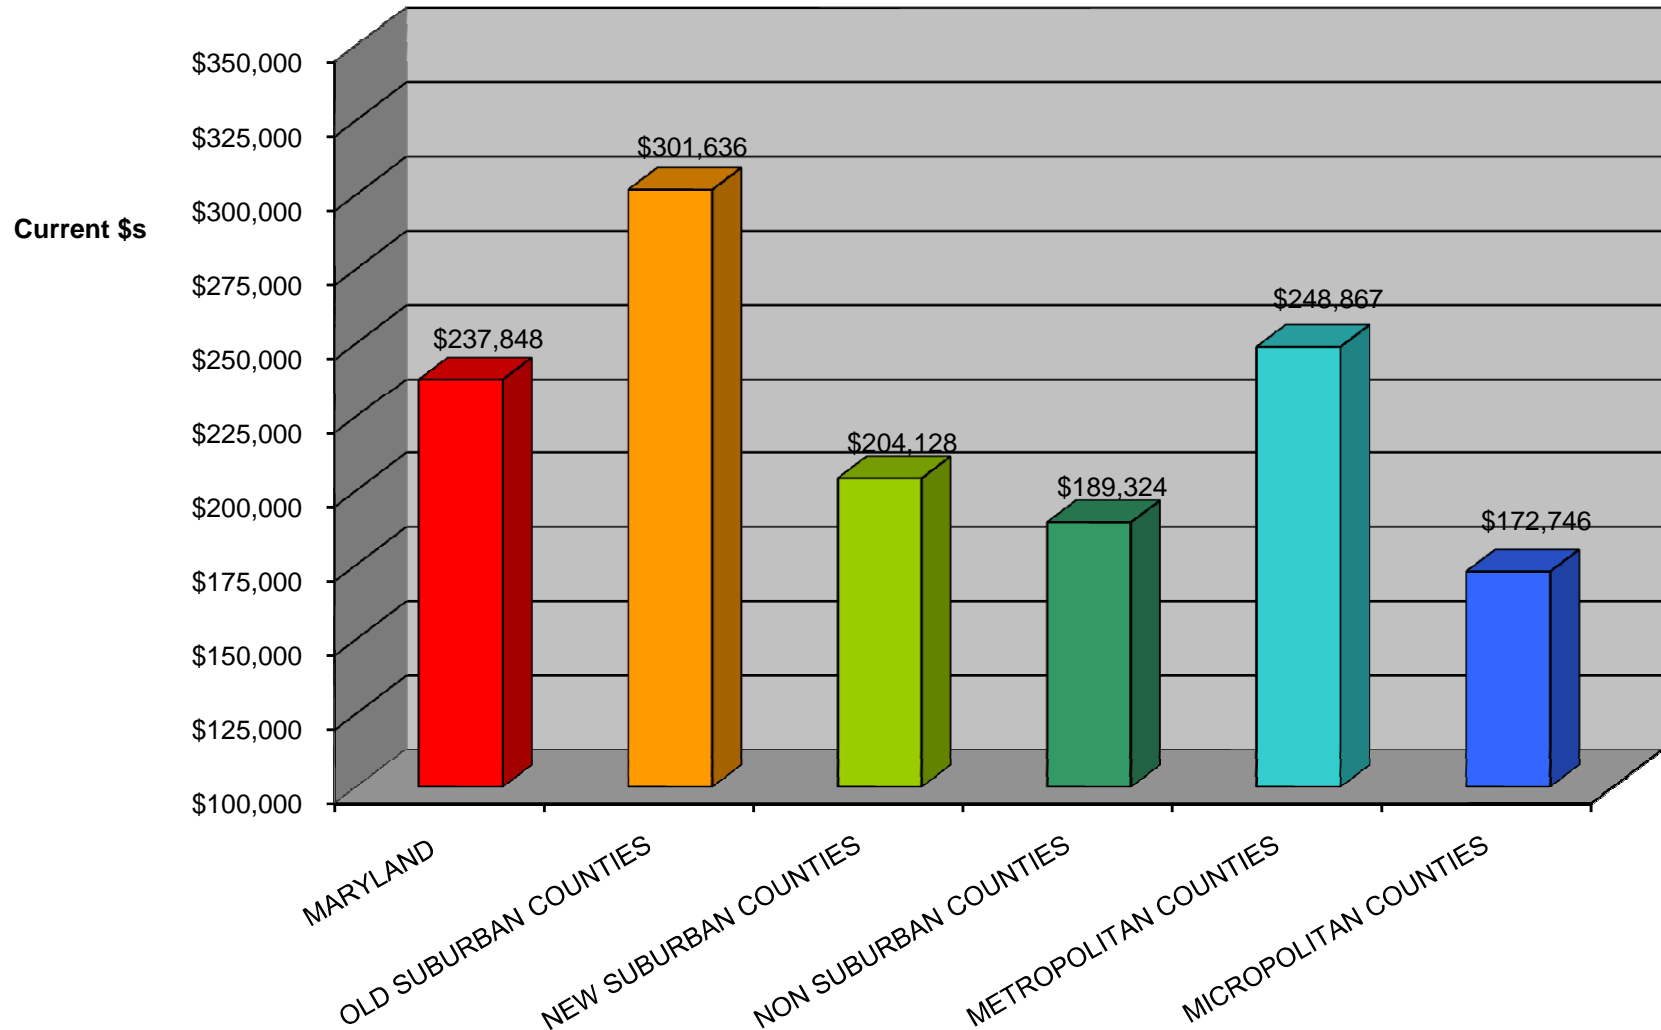

### MEAN CONSTRUCTION VALUE OF NEW SINGLE FAMILY HOMES IN MARYLAND AND SPECIFIED AREAS: 2007

Prepared by MD Department of Planning. Planning Data Services. 2008.  
Source: U. S. Department of Commerce. Bureau of the Census.