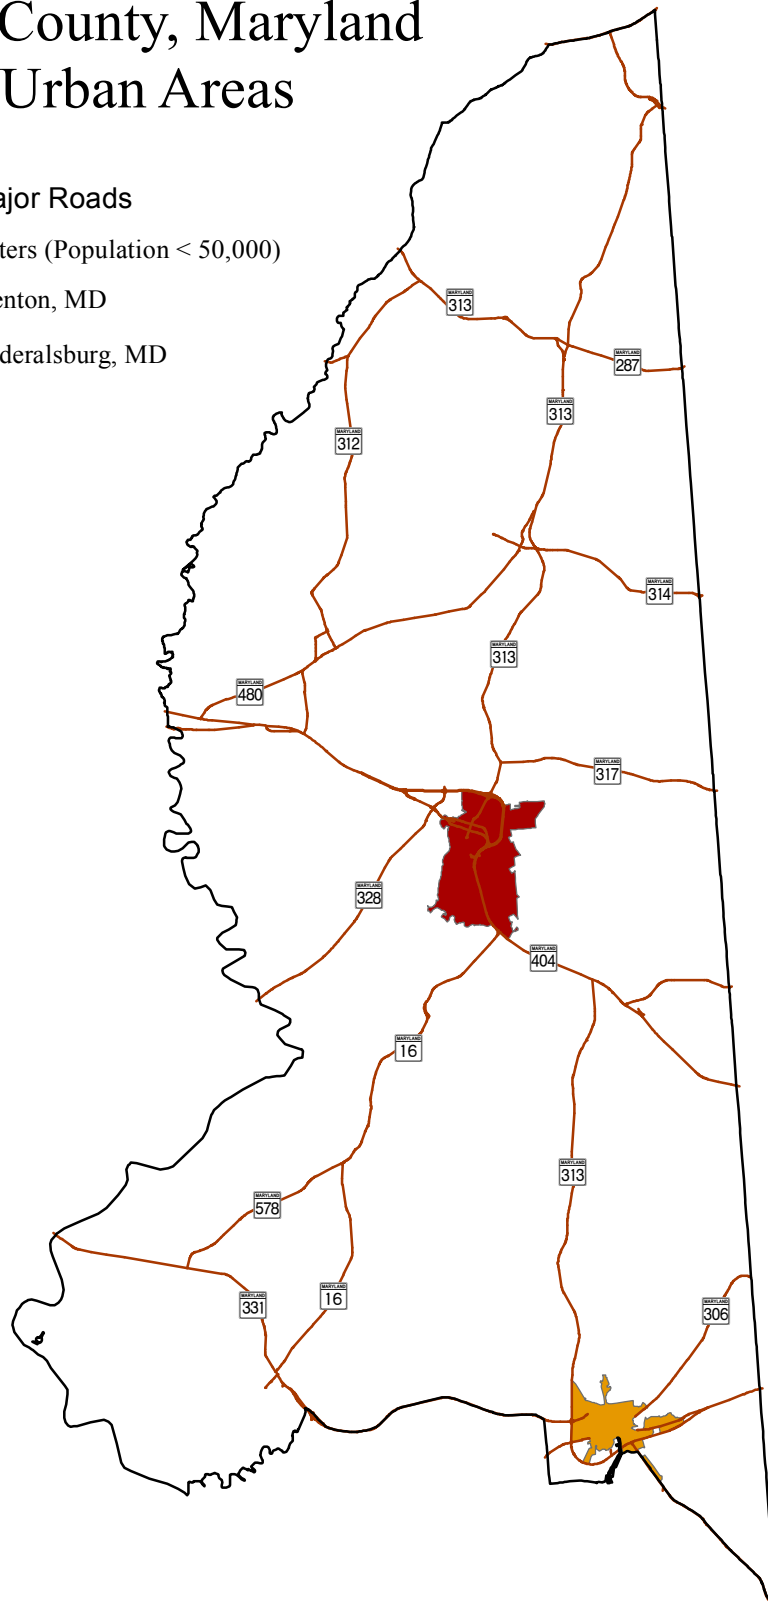

# Caroline County, Maryland 2010 Urban Areas

— Major Roads

Urban Clusters (Population < 50,000)

 Denton, MD

 Federalsburg, MD

Prepared by the Maryland Department of Planning,  
Projections & Data Analysis / State Data Center  
Source: U.S. Census Bureau, 2010 Census