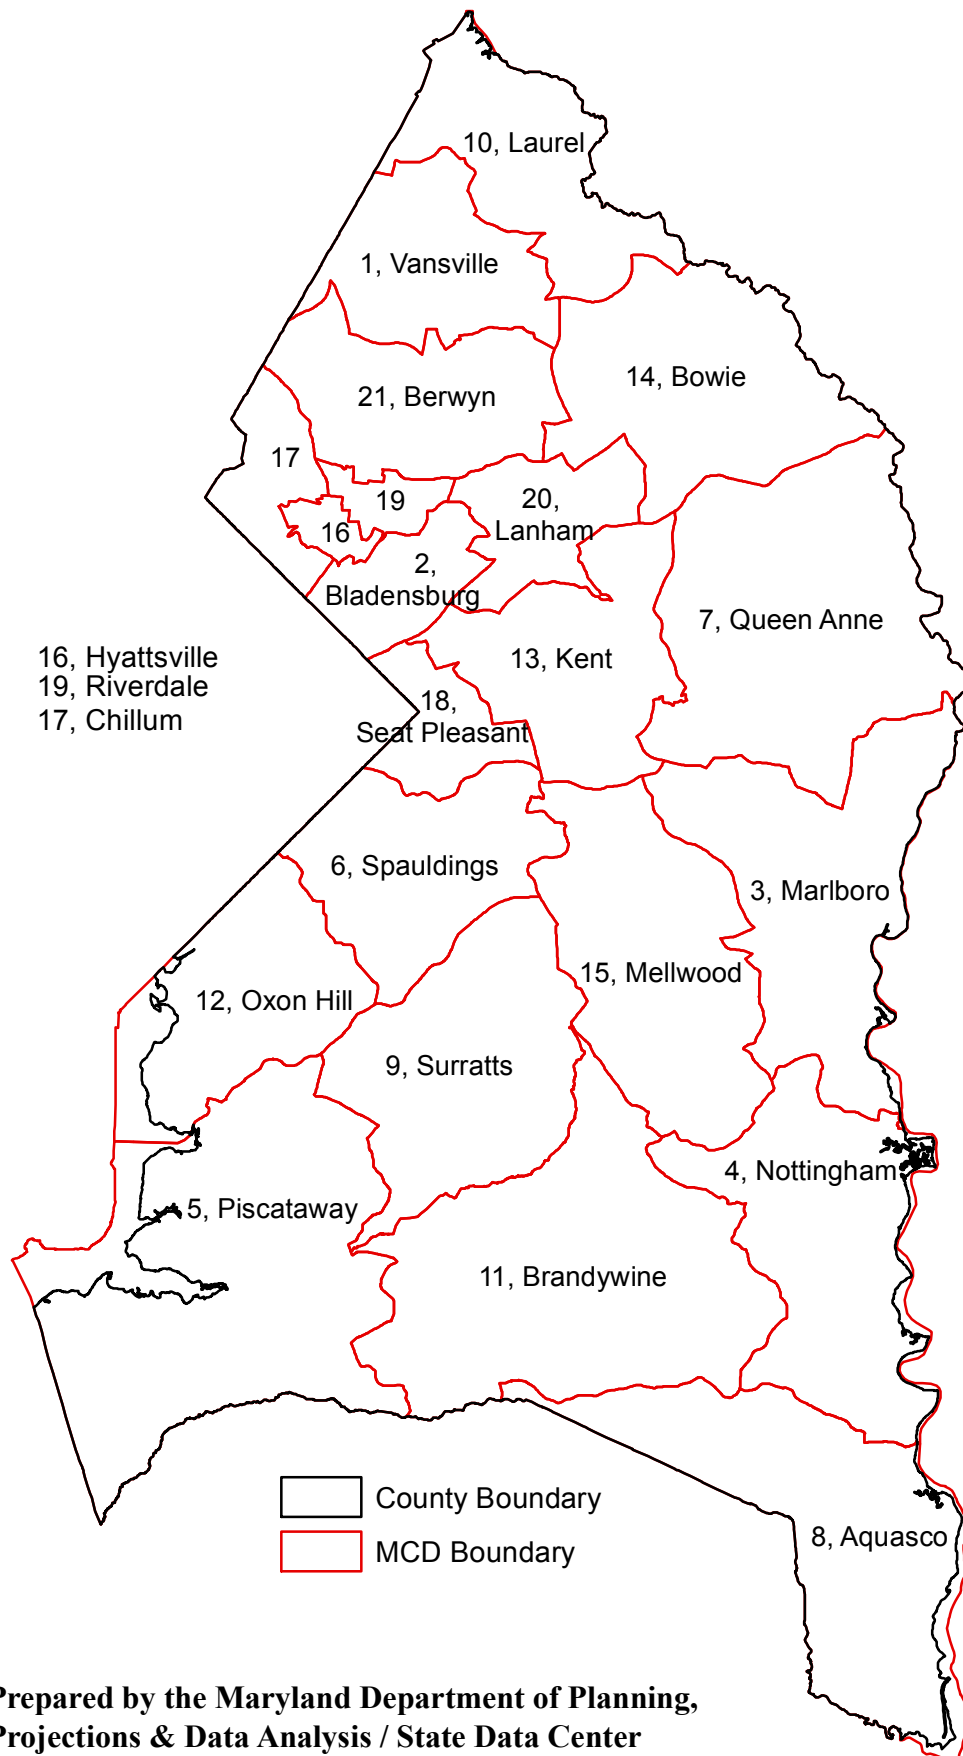

# Prince George's County, Maryland 2010 Minor Civil Divisions

Prepared by the Maryland Department of Planning,  
Projections & Data Analysis / State Data Center  
Source: U.S. Census Bureau, 2010 Census